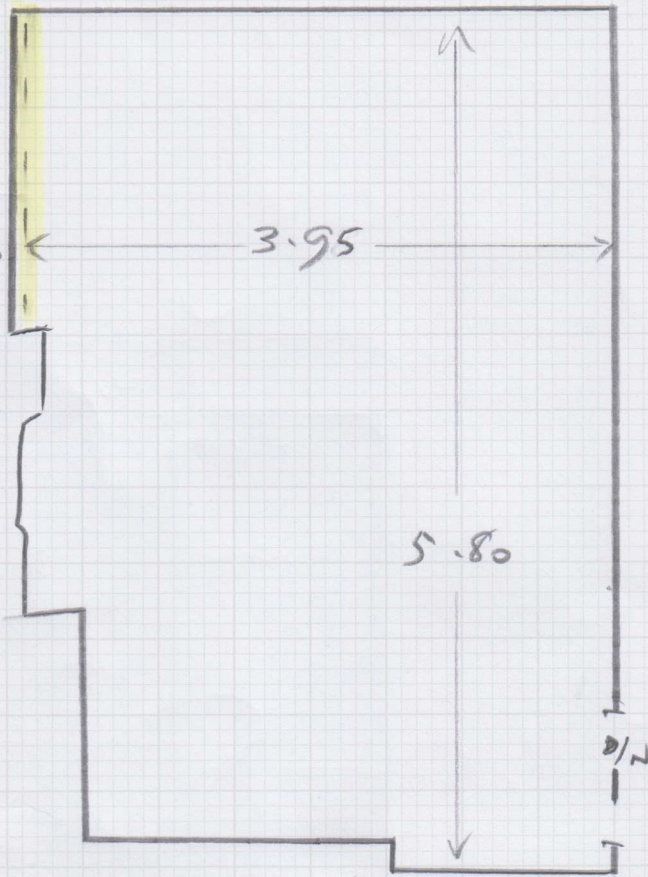

Job No: 533007  
 Name: JENNINGS  
 Address: 187 RICHMOND ROAD  
 KINGSTON  
 Tel: KTS 500  
 Sheet: 1 OF 1

\* MAY REQUIRE  
 JOIN UNDER  
 DESK IF  
 CARPET COMES  
 IN UNDER  
 WIDTH  
 CUSTOMER AWARE

SPARE BEDROOM

FURNITURE x 1

NO UPLIFT

WOOD FLOOR

\* CARPET TO RUN IN TO FIREPLACE WILL REQUIRE  
 1SQ M OF LOW TOG IN HEARTH, REMOVE  
 EXISTING COVER PLATES FIT LOW TOG IN  
 TO HEARTH AND THEN LAY LUXURY PU OVER

CUT: 5.90 x 4M