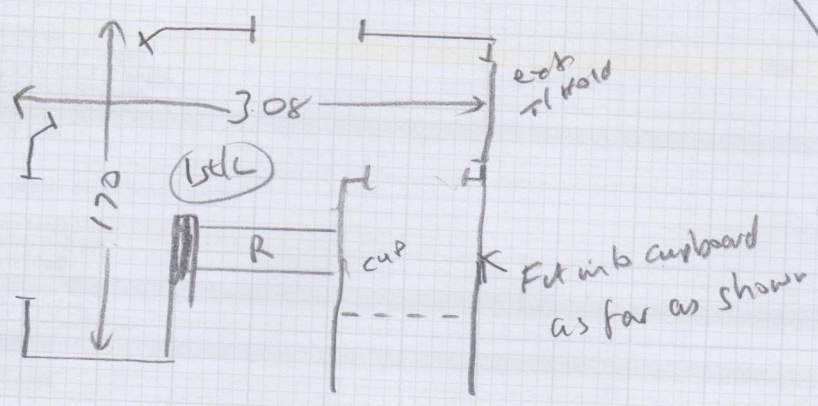

mrcarpent
 S37499
 Job No. MRS E DAVIES
 218 St Leonards Road
 Address E Sharn
 SW14 7BN

Tel.
 Cotswold Rib
 Tewkesbury Rib
 1.80 x 4m

Layout

Existing alley + sledge

(10R1)