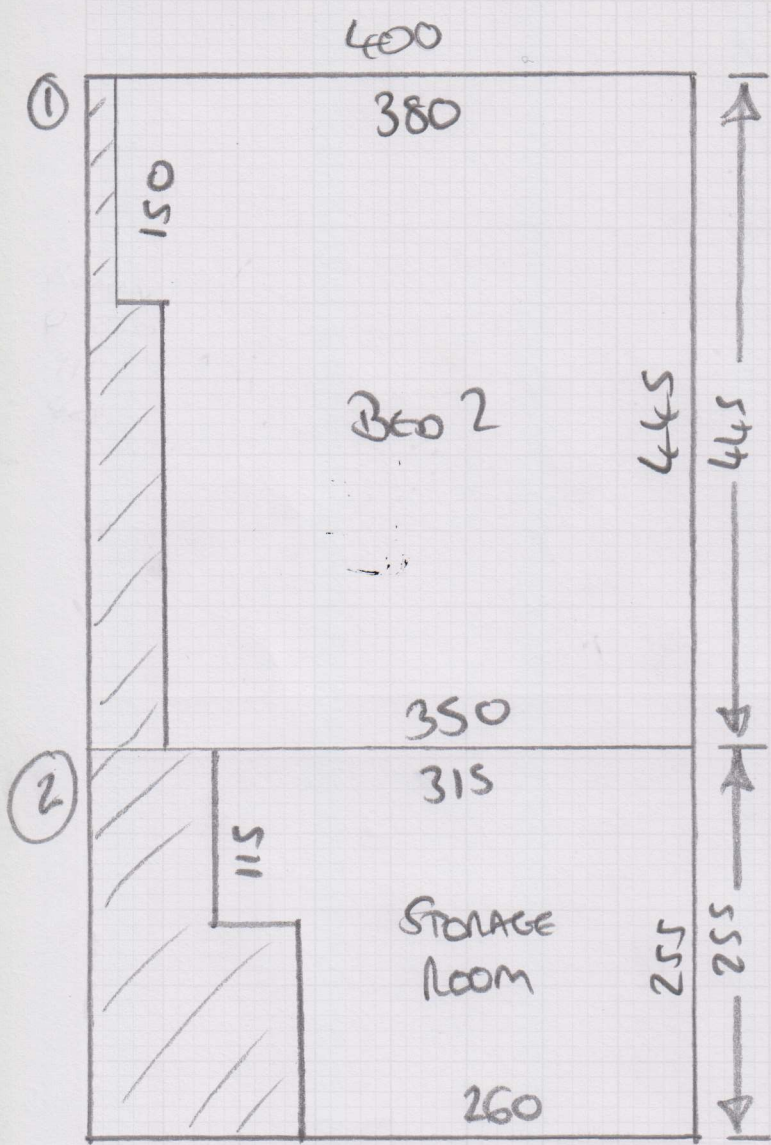

Job No: 533597
 Name: Ackroyd
 Address: 10F2
 Tel: _____
 Sheet: _____ of _____

OLIVO COAD
-1627/31

- DINING ROOM = 555 x 400
- BED 1 = 470 x 400
- CUT RAN 1 = 445 x 400
- CUT RAN 2 = 255 x 400
- CUT RAN 3 = 560 x 500

533597
 ACKNOYD
 2082

wood
 ulv
 estsh
 mtr 3

wood
 ulv
 estsh
 mtr 24

wood
 ulv
 estsh
 mtr 3

wood
 ulv
 estsh
 mtr (25)

wood
 ulv
 estsh
 mtr (23)