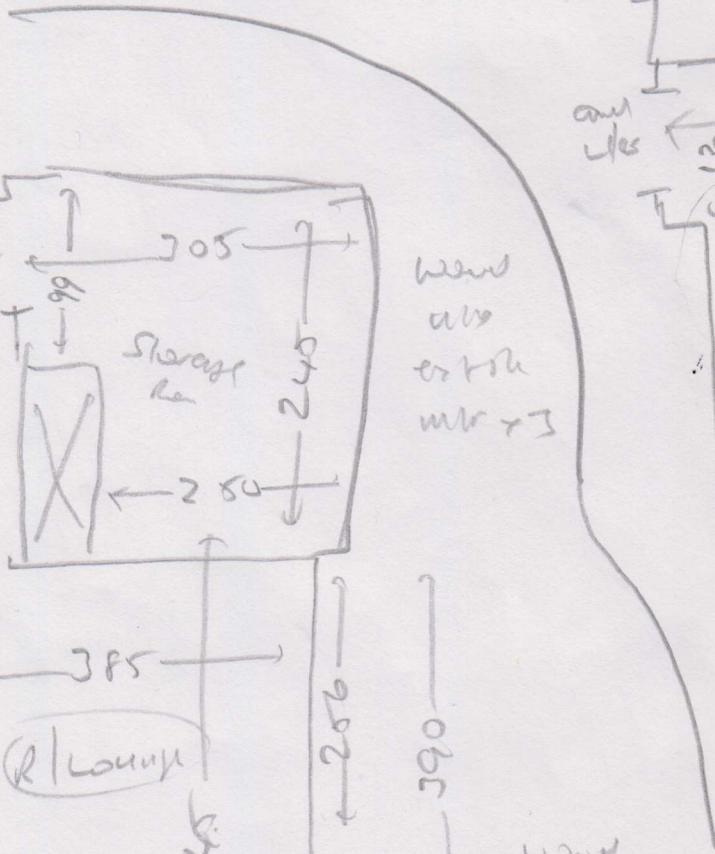

Job No: 533597
 Name: Ackroyd
 Address: 10F2
 Tel: _____
 Sheet: _____ of _____

OLIVO COAD
-1627/31

- DINING ROOM = 555 x 400
- BED 1 = 470 x 400
- CUT RAN 1 = 445 x 400
- CUT RAN 2 = 255 x 400
- CUT RAN 3 = 560 x 500

533597
 ACKNOYD
 2082

wood
 ulv
 estsh
 mtr 3

wood
 ulv
 estsh
 mtr 24

wood
 ulv
 estsh
 mtr 3

wood
 ulv
 estsh
 mtr (25)

wood
 ulv
 estsh
 mtr (23)