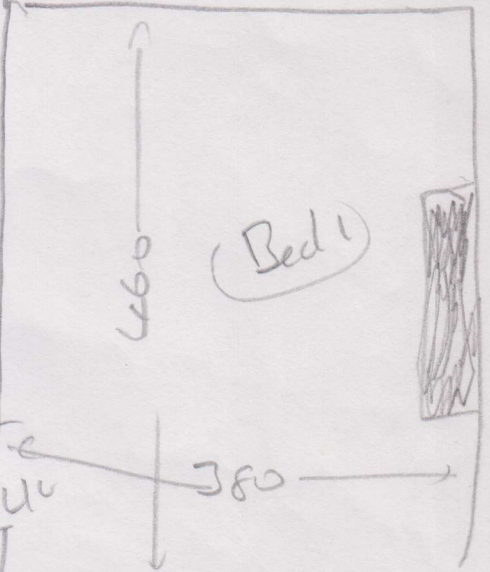

Job No: 533597
 Name: Ackroyd
 Address: 10F2
 Tel: _____
 Sheet: _____ of _____

OLIVO COAD
-1627/31

- DINING ROOM = 555 x 400
- BED 1 = 470 x 400
- CUT RAN 1 = 445 x 400
- CUT RAN 2 = 255 x 400
- CUT RAN 3 = 560 x 500

533597
 ACKNOYD
 2082

wood
 ulv
 estsh
 mtr 3

wood
 ulv
 estsh
 mtr 24

wood
 ulv
 estsh
 mtr 3

wood
 ulv
 estsh
 mtr (25)

wood
 ulv
 estsh
 mtr (23)