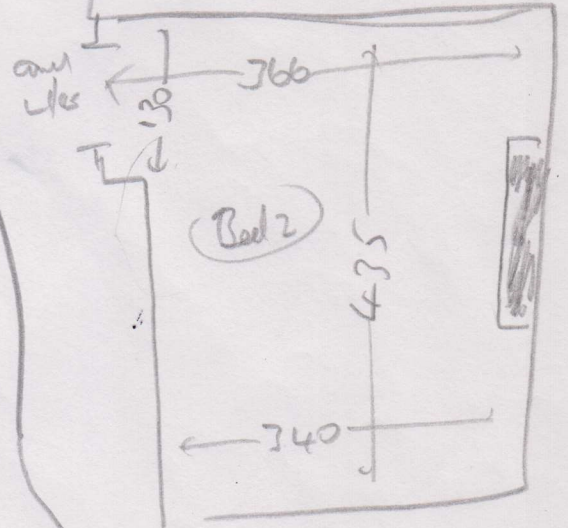

Job No: 533597
 Name: Ackroyd
 Address: 10F2
 Tel: _____
 Sheet: _____ of _____

OLIVO COAD
-1627/31

- DINING ROOM = 555 x 400
- BED 1 = 470 x 400
- CUT RAN 1 = 445 x 400
- CUT RAN 2 = 255 x 400
- CUT RAN 3 = 560 x 500

533597
 ACKNOYD
 2082

wood
 ulv
 estsh
 mtr 3

wood
 ulv
 estsh
 mtr 24

wood
 ulv
 estsh
 mtr 3

wood
 ulv
 estsh
 mtr (25)

wood
 ulv
 estsh
 mtr (23)