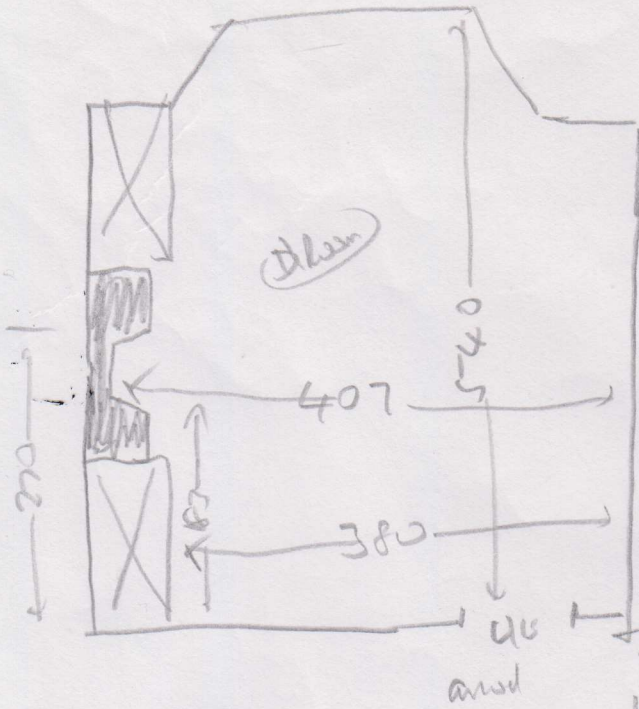

Job No: 533597
 Name: Ackroyd
 Address: 10F2
 Tel: _____
 Sheet: _____ of _____

OLIVO COAD
-1627/31

- DINING ROOM = 555 x 400
- BED 1 = 470 x 400
- CUT RAN 1 = 445 x 400
- CUT RAN 2 = 255 x 400
- CUT RAN 3 = 560 x 500

533597
 ACKNOYD
 2082

wood
 ulv
 estsh
 mtr 3

wood
 ulv
 estsh
 mtr 24

wood
 ulv
 estsh
 mtr 3

wood
 ulv
 estsh
 mtr (25)

wood
 ulv
 estsh
 mtr (23)