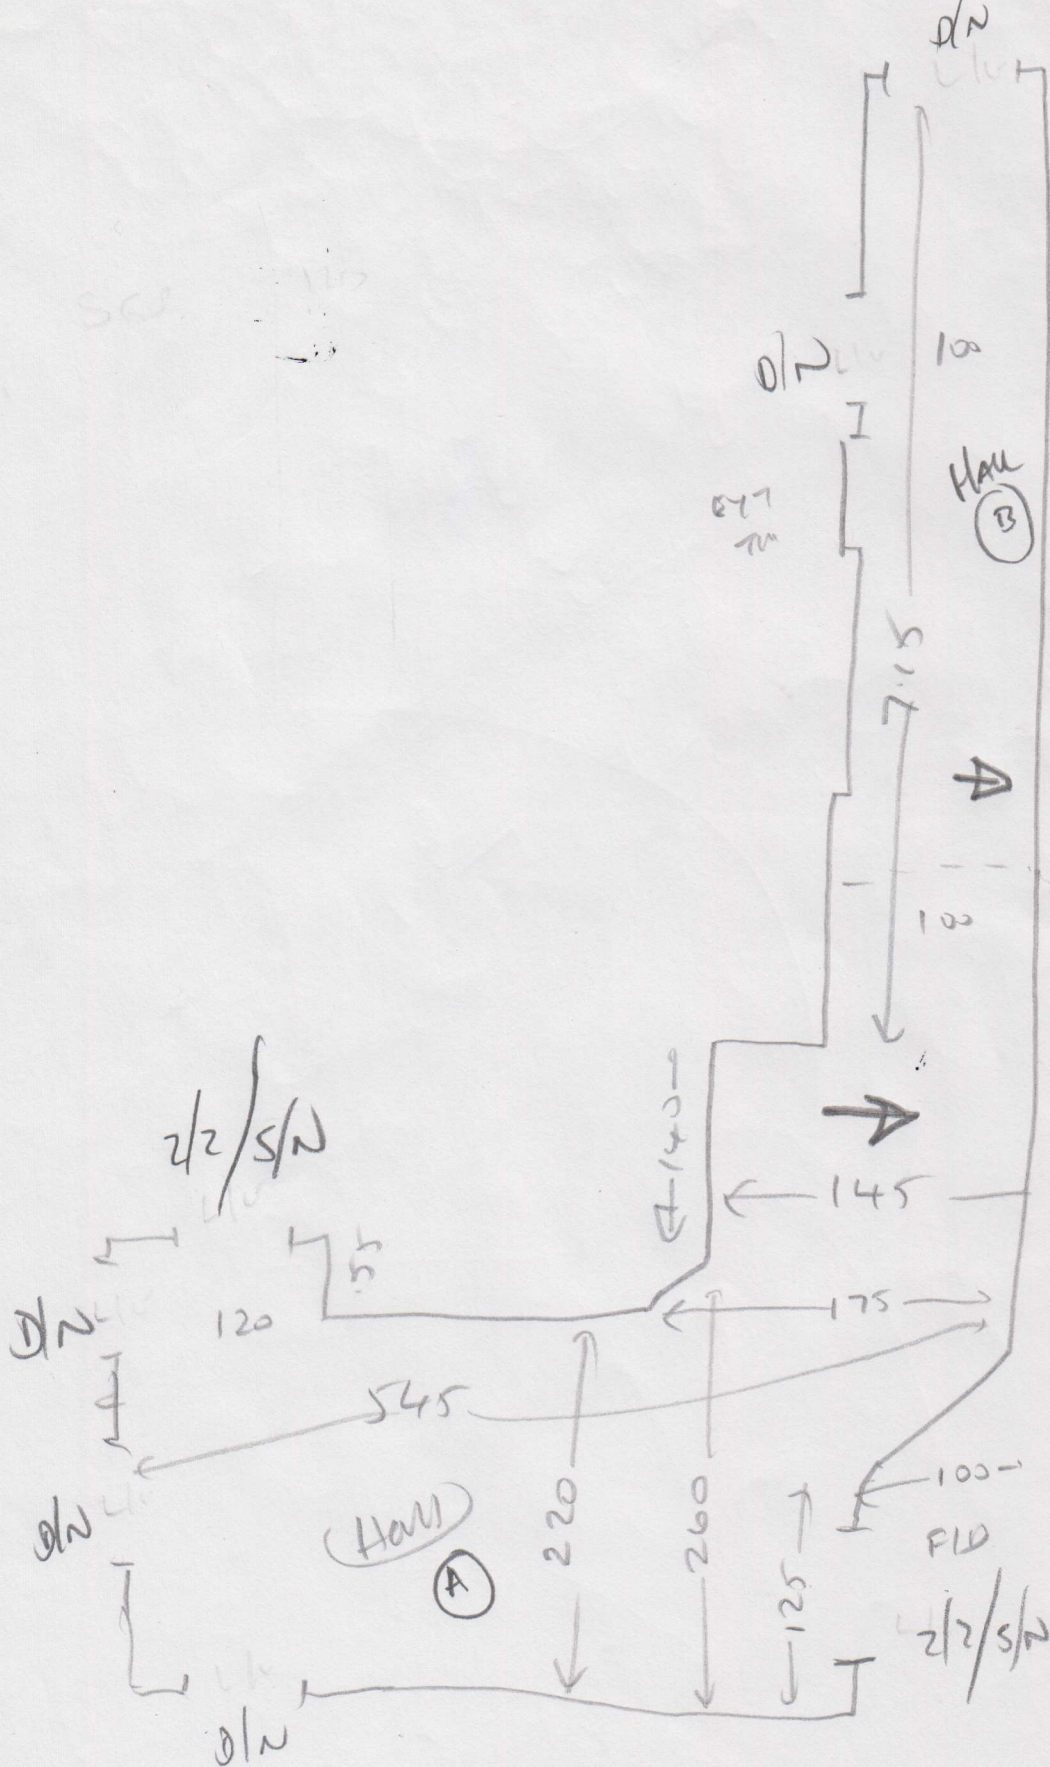

Job No: 533728

Name: Ackroyd

Address:

10f2

Tel:

Sheet:

Ohio Corp

- 1627/31

565 x 500

120 x 500

CUSTOMER ACKROYD
71 RIVERVIEW GARDENS

MODULATED
SELECT

MID DAY
22231

INBOXES

wood
u/d cap
rough
in RIR
to top to
weave