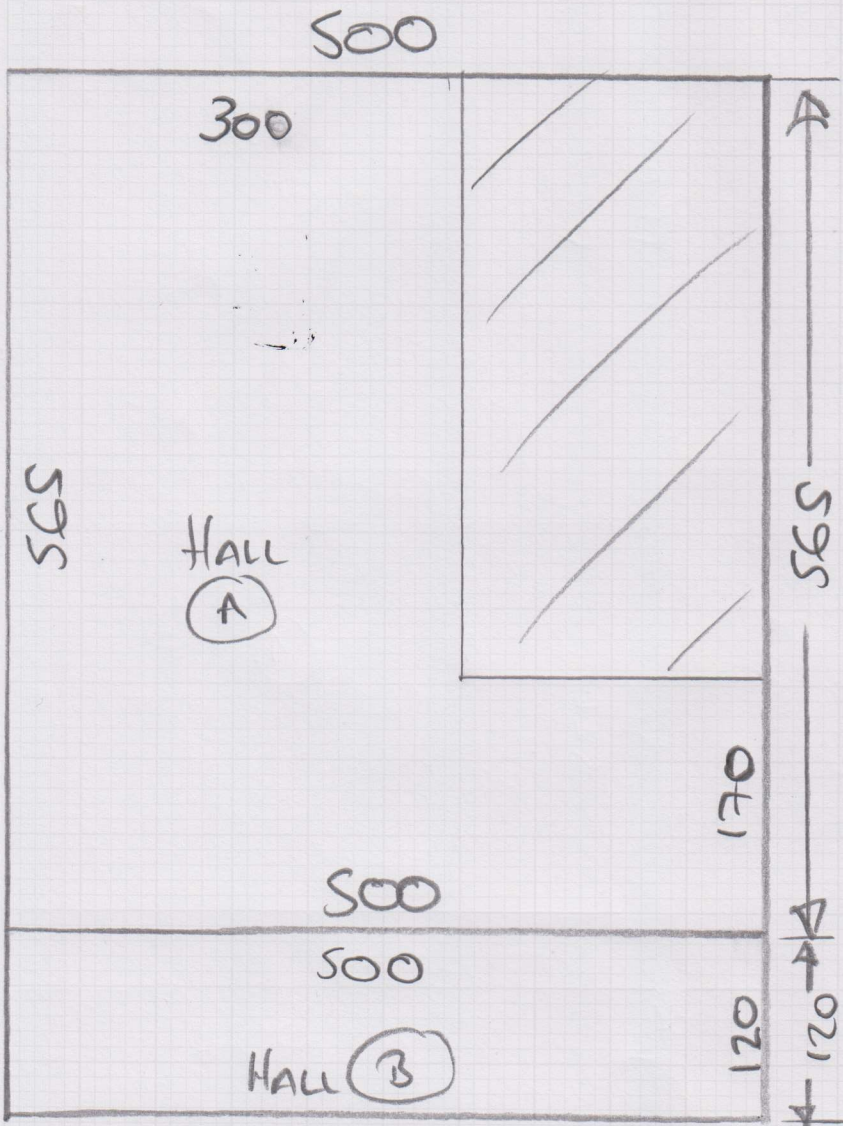

Job No: 533728

Name: Ackroyd

Address:

10f2

Tel:

Sheet:

Ohio Corp

- 1627/31

565 x 500

120 x 500

CUSTOMER ACKROYD
71 RIVERVIEW GARDENS

MODULATED
SELECT

MID DAY
22231

INBOXES

wood
u/d cap
rough
in RIR
to top to
weave