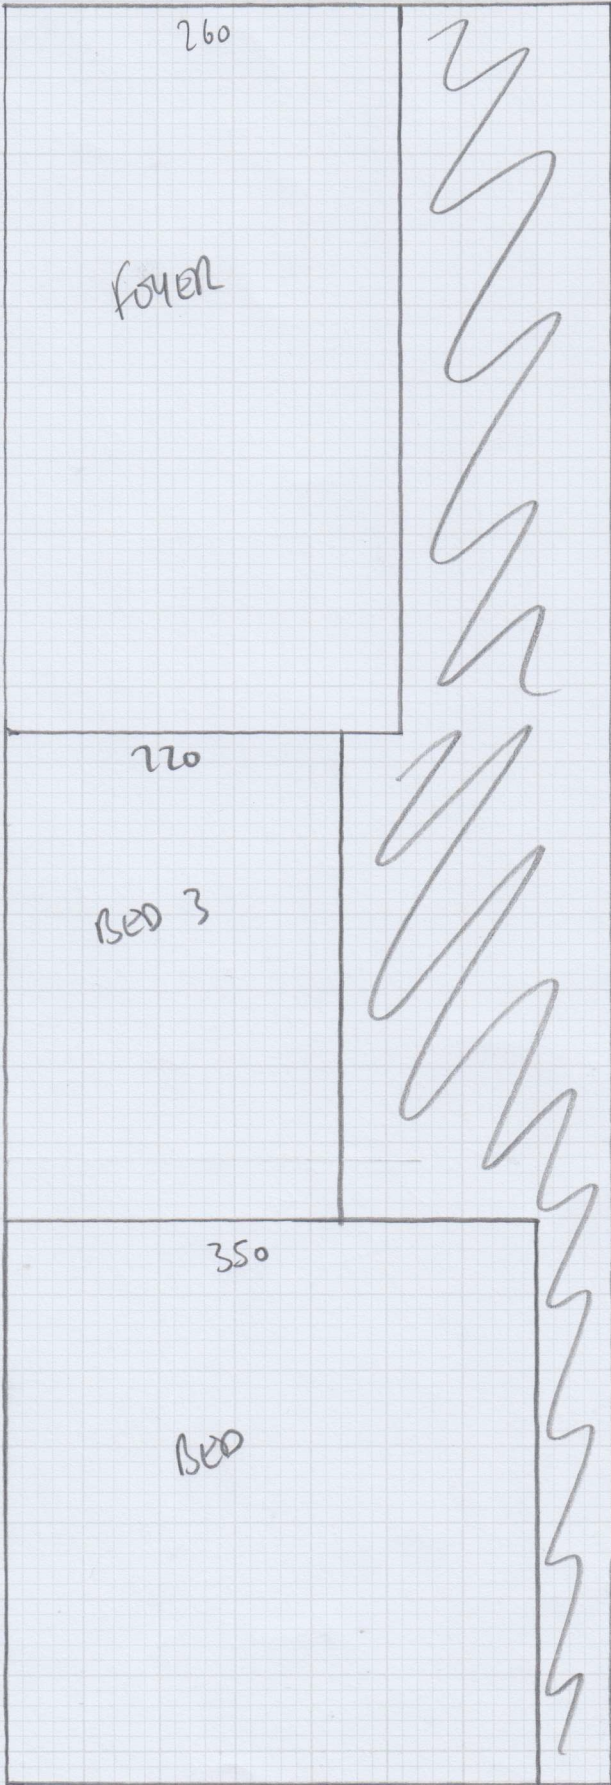

Job No: .....

Name: .....

Address: .....

Tel: .....

Sheet: ..... of: .....

(A)

400

260

Foyer

480

220

Bed 3

320

350

Bed

370