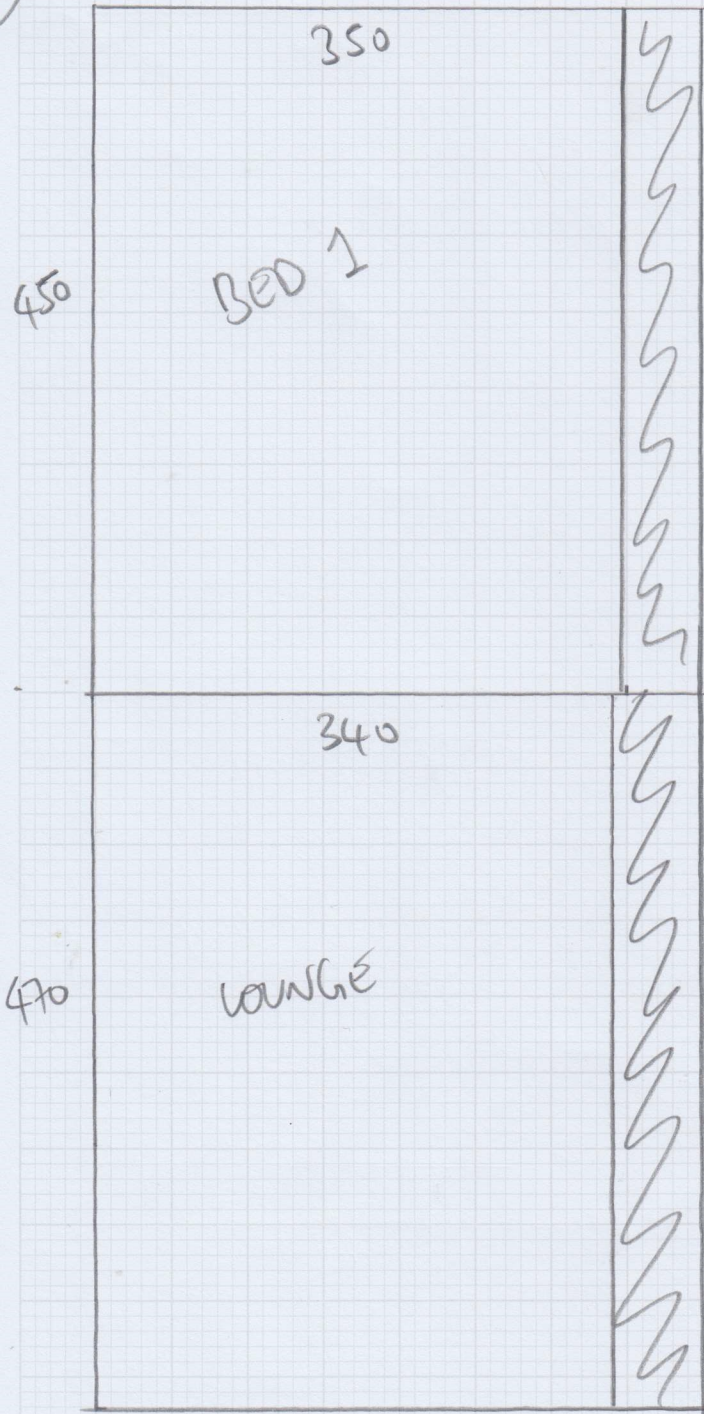

1.50 x 1.7
OF GIR

5 TO
25 IF
7 (505)

Bed 3 4.22 x 1.82

wood
 exist laminate, no under
 slc

no mkr
 needs slc
 u DN air

REF GIR TAT

AT MORE

TOTAL CURRENT

Sheet: of:

(A)

400

260

Foyer

480

220

Bed 3

320

350

Bed

370

(B)

mrcarpet
SOLUTIONS FOR YOUR HOME

Job No:

Name:

Address:

Tel:

Sheet: of:

(A) = 1170 x 400

(B) = 920 x 400

HALL = 280 x 400