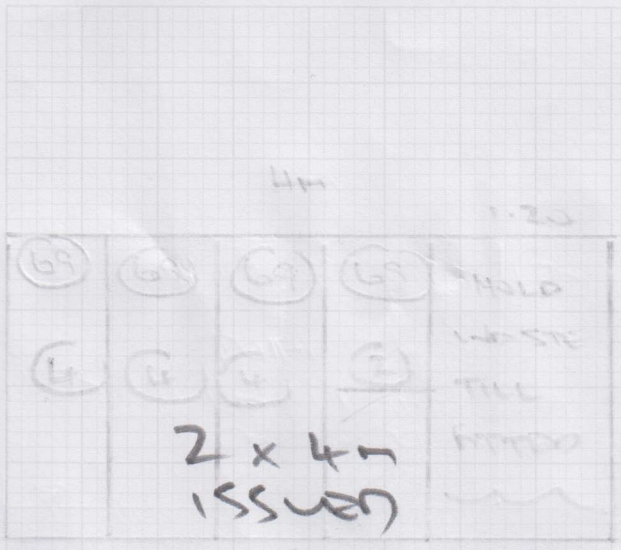

Job No: 33790

Name: R. X. S.

Address: left

Tel:

Sheet: of:

NEPAL KANPUR

-KAN-622

TO CUT TOPIRE

IN WISE

200x400

OP

14T @ 48 x 84

Runner @ 61cm wide  
Aways 10cm Gap Each Side