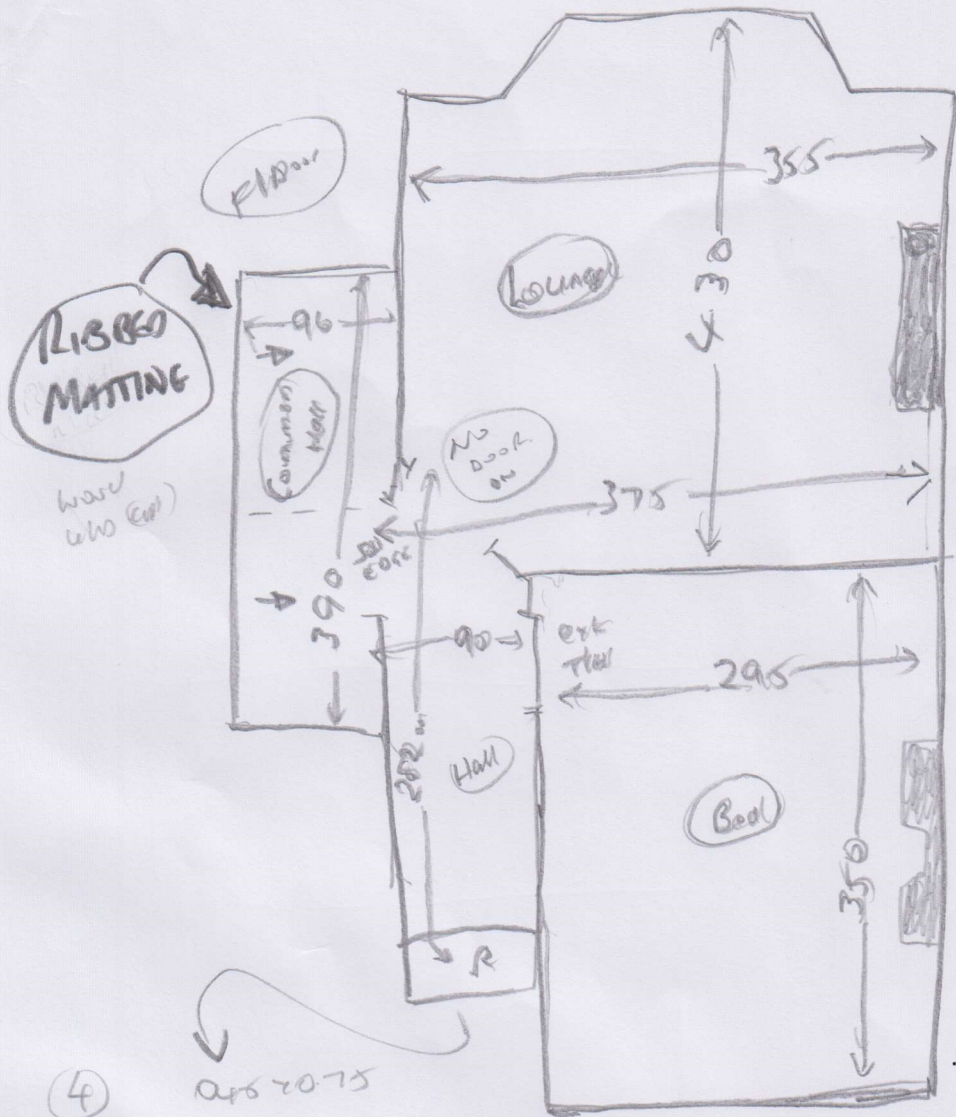

line the Hall up  
first as it is tight  
measurement

(1.02)

S33804

---

Ryestead Estates  
62 Bendemeer Road  
Putney  
SW15 1JU

Tel: Easy Care Trust  
Early 43, Rain Storm

8.10 x 4m  
1.85 x 4m

Hippo MATTING  
- Brown  
110 x 200  
110 x 200

Layout

533804

Ryesteal Estates  
62 Bendemeer Road  
SW15 1JU

wood  
no ult  
neekish  
no mtr

wood  
no ult  
neekish  
no mtr

④

APR 2075

Rear Wall 175 x 160