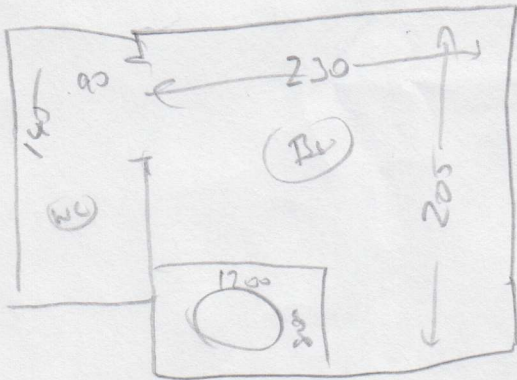

62 Bendemeer

S33804
RUSTEAD
ESTATES

DESIGNATED

-2138

330 x 400

220 x 400

Solid
no up
needs screen
Seal edge

Primer +
Screens