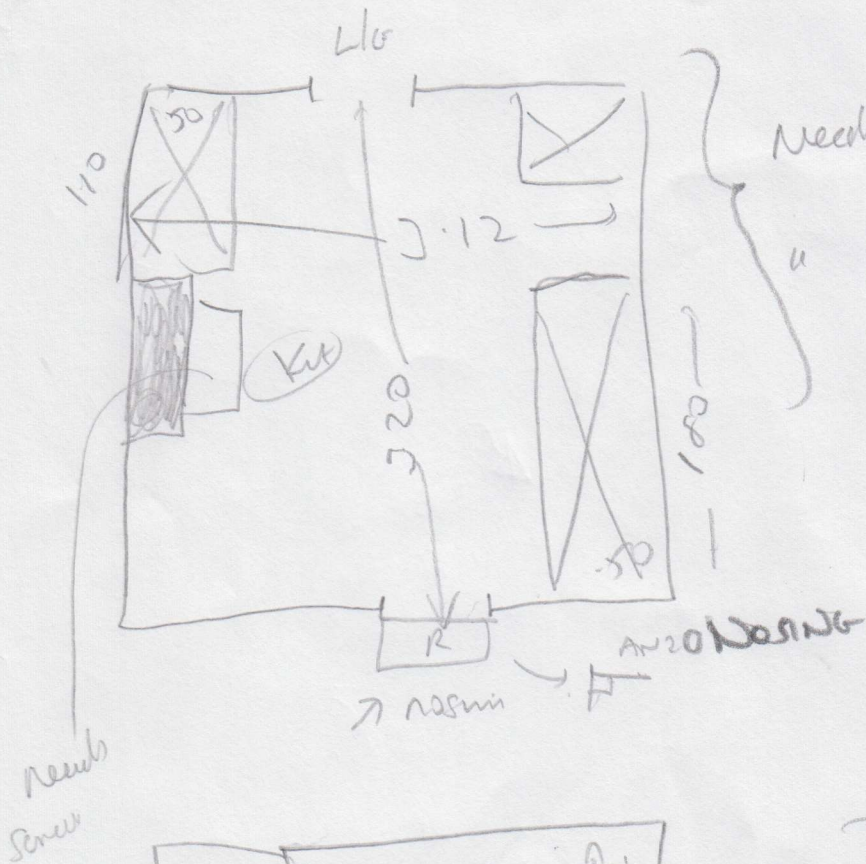

62 Bendemeer

S33804
RUSTEAD
ESTATES

DESIGNATED

-2138

330 x 400

220 x 400

Solid
no up
needs screen
Seal edge

Primer +
Screens