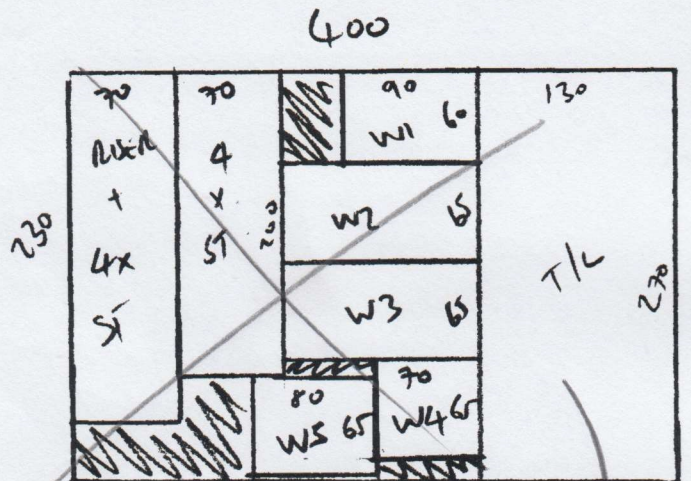

DO NOT
ARRIVE
BEFORE
10:30
THANKS

S33847
POP/AM

13/2
FIT EPS
INSULATION ROUND

RISER = 18 x 73
8 x STMS = 44 x 76

W1 = 51 x 82

W2 = 54 x 101

W3 = 56 x 103

W4 = 56 x 68

W5 = 53 x 79

270 x 400

TOTAL
PIECES
IN
KITSET

8cm GAP

FIXED PERIMETER WINDOWS

LS 413 TAPE

TAKE
ROUND
* BACK
FROM
KASIA