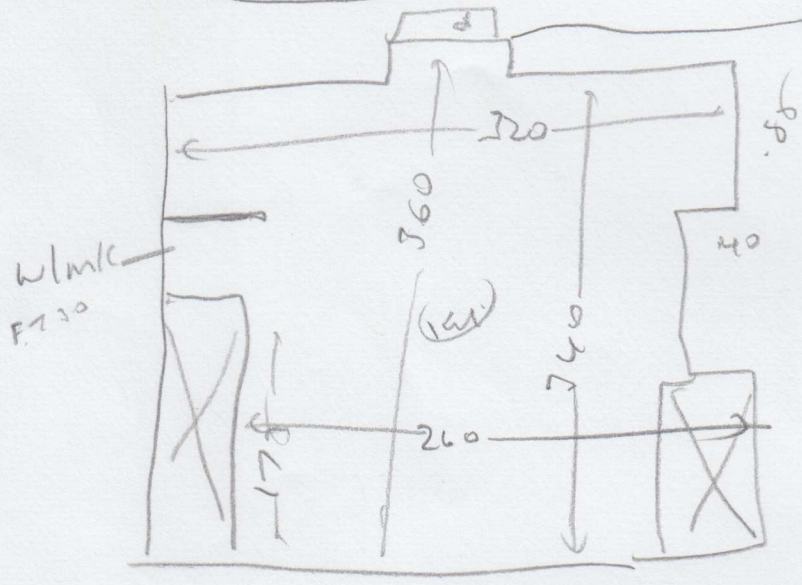

11-11-30

LAYOUT ONLY

533864

Kitchen for myself  
Cust has photos

Ms Polly Debrunner  
87 Stearns Rd  
TW2 5BE

Island  
who looks nice  
F 7 30 island

Julie 07816 433 473  
(mum) 07442 381 869 Polly  
Pretty polly 76@yahoo.com  
julifarkas@hotmail.com

① of ②

AM 20  
F

2 CTS  
ISSUES

SHORT  
STEEL  
15/11

BATH ROOM

3.10 x 4m

KIT

3.70 x 4m

\* AL 20  
NUSLE

\* POTENTIAL CAUSES  
TO SHED  
PLEASE

wood  
who looks nice  
ent h/boerd  
2 x m/c  
F 7 30

(MODIFIED  
TO HALL  
SEE P 2)

(12,04  
000)

(3 33864  
DE BRUNER  
(2 OF 2

Module

Lead  
also ext vent  
ext h/bars with 2 sheets.

1700  
IN 100000  
(2 PK)  
✓ PLY WOOD  
ZZZSS

✓ PLY WOOD  
SUB FLOOR

✓ 2.44m L/EDGE