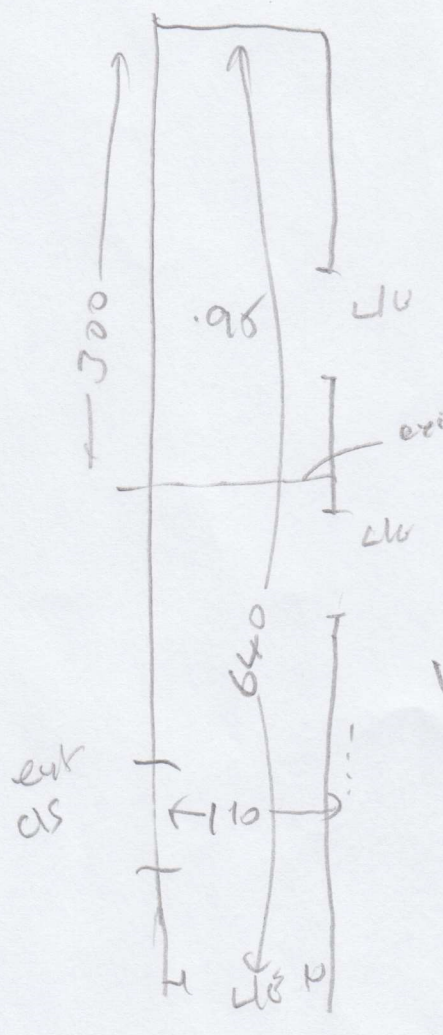

① of ②

AM 20  
F

2 CTS  
ISSUES

SHORT  
STEEL  
15/11

BATH ROOM

3.10 x 4m

KIT

3.70 x 4m

\* AL 20  
NUSLE

\* POTENTIAL CAUSES  
TO SHED  
PLEASE

wood  
who looks nice  
ent h/boerd  
2 x m/c  
F 7 30

(MODIFIED  
TO HALL  
SEE P 2)

(12,04  
000)

(3 33864  
DE BRUNER  
(2 OF 2

Module

Lead  
also ext vent  
ext h/bars with 2 sheets.

1700  
IN 100000  
(2 PK)  
✓ PLY WOOD  
ZZZSS

✓ PLY WOOD  
SUB FLOOR

✓ 2.44m L/EDGE