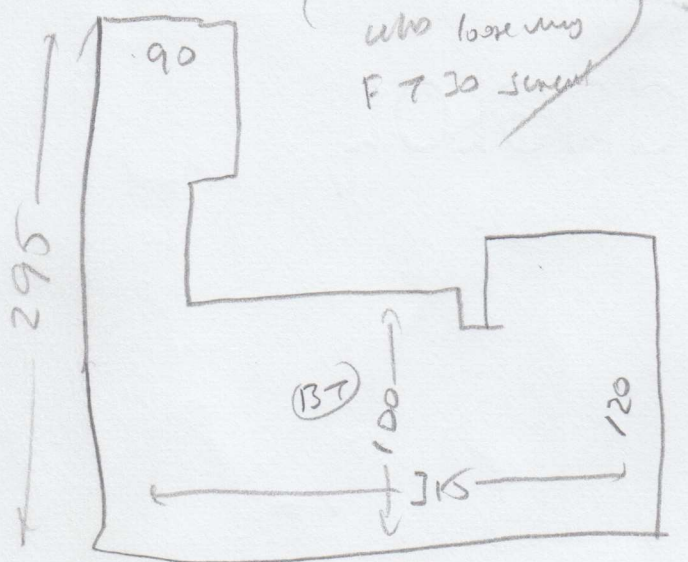

11-11-30

LAYOUT ONLY

533864

Kitchen for myself  
Cust has photos

Ms Polly Debrunner  
87 Stearns Rd  
TW2 5BE

Island  
who looks nice  
F 7 30 island

Julie 07816 433 473  
(mum) 07442 381 869 Polly  
Pretty polly 76@yahoo.com  
julifarkas@hotmail.com

① of ②

AM 20  
F

2 CTS  
ISSUES

SHORT  
STEEL  
15/11

BATH ROOM

3.10 x 4m

KIT

3.70 x 4m

\* AL 20  
NUSLE

\* POTENTIAL CAUSES  
TO SHED  
PLEASE

wood  
who looks nice  
ent h/boerd  
2 x m/c  
F 7 30

(MODIFIED  
TO HALL  
SEE P 2)

(12,04  
000)

(3 33864  
DE BRUNER  
(2 OF 2

Module

Lead  
also ext vent  
ext h/bars with 2 sheets.

1700  
IN 100000  
(2 PK)  
✓ PLY WOOD  
ZZZSS

✓ PLY WOOD  
SUB FLOOR

✓ 2.44m L/EDGE