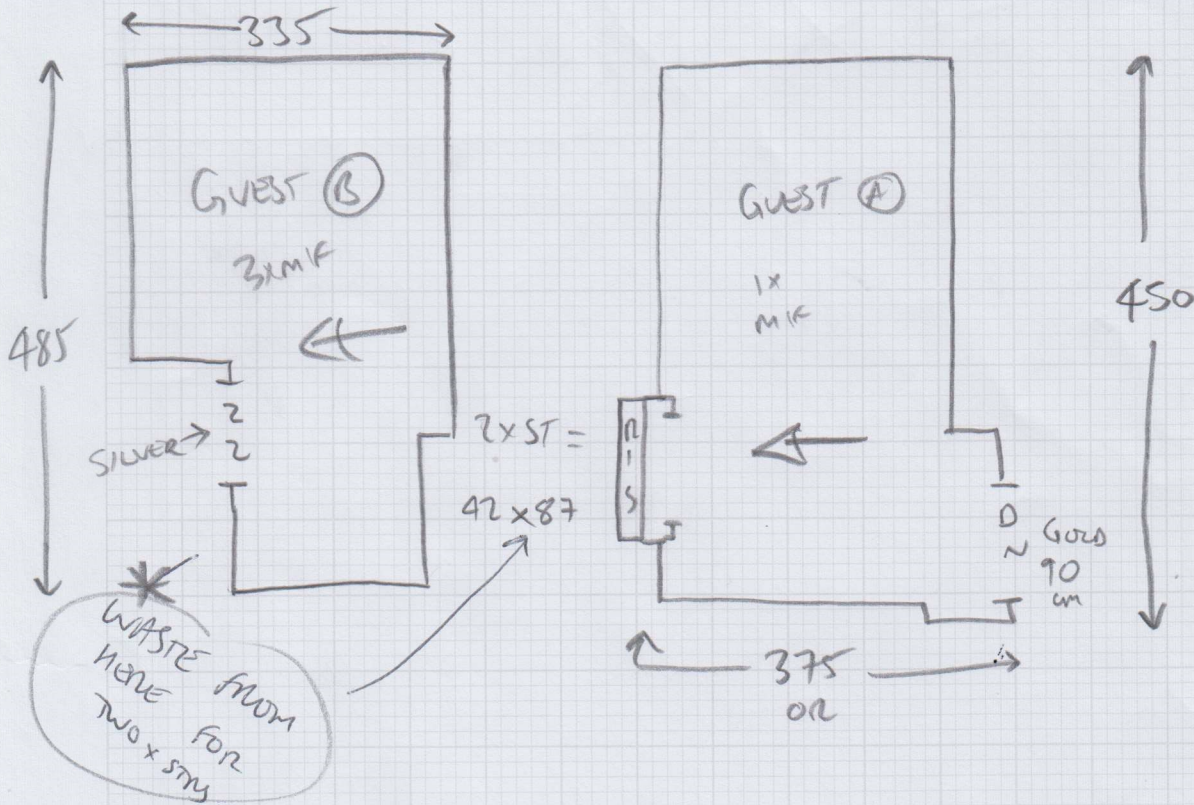

YORK - Yon 232

GUEST (A) = 385 x 500

GUEST (B) = 365 x 500

mrcarpets  
RESISTANCE TO STAIN

Job No: 533880  
Name:  
Address: WHITTAKER  
Tel: (101)  
Sheet: of:

LATER DATE