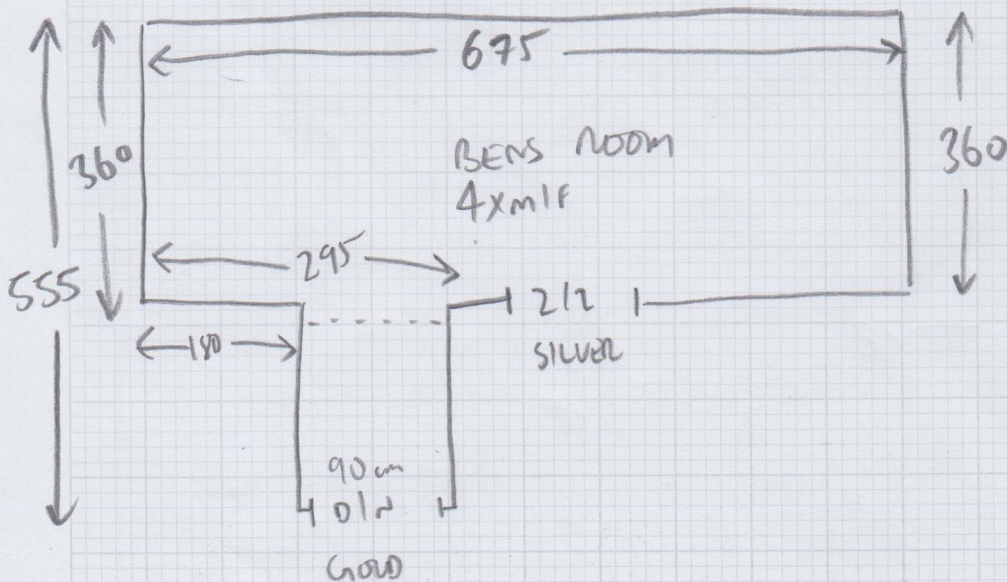

YORK - Yon 232

GUEST (A) = 385 x 500

GUEST (B) = 365 x 500

mrcarpets  
RESISTANCE TO STAIN

Job No: 533880  
Name:  
Address: WHITTAKER  
Tel: (101)  
Sheet: of:

LATER DATE