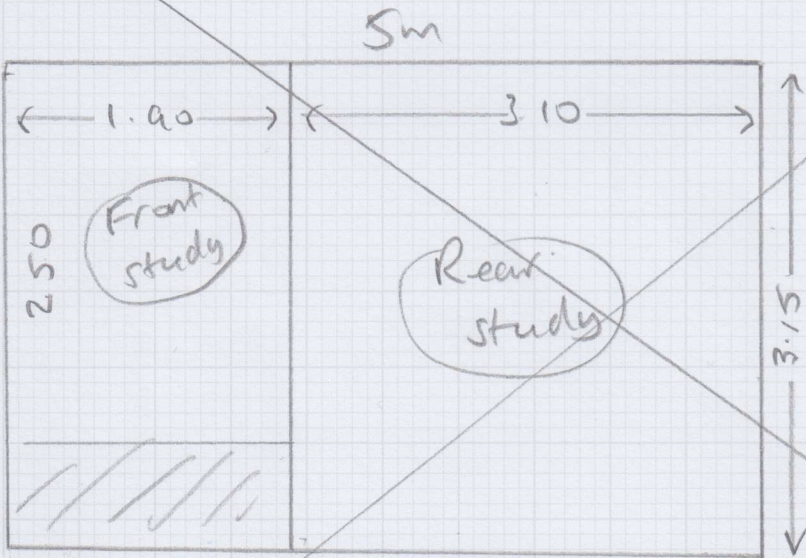

S33895

Ms. S. GIBSON

6 Raleigh Road

Richmond

Tn9 2DX

Mississippi WS254

4.80 x 4m

FULL WIDTH.

Stoome Trust 50  
SLO 5032

3.15 x 5m

THIS IS FOR  
A LATER DATE

533895

Ms. J GIBSON  
6 Raleigh Road  
Richmond  
Twa 23x

Sloane Twist 50  
SL0 5039

7.60 x 4m  
(TARN MIST)

wood  
u/dispose  
exist sledge  
m/furn (73)