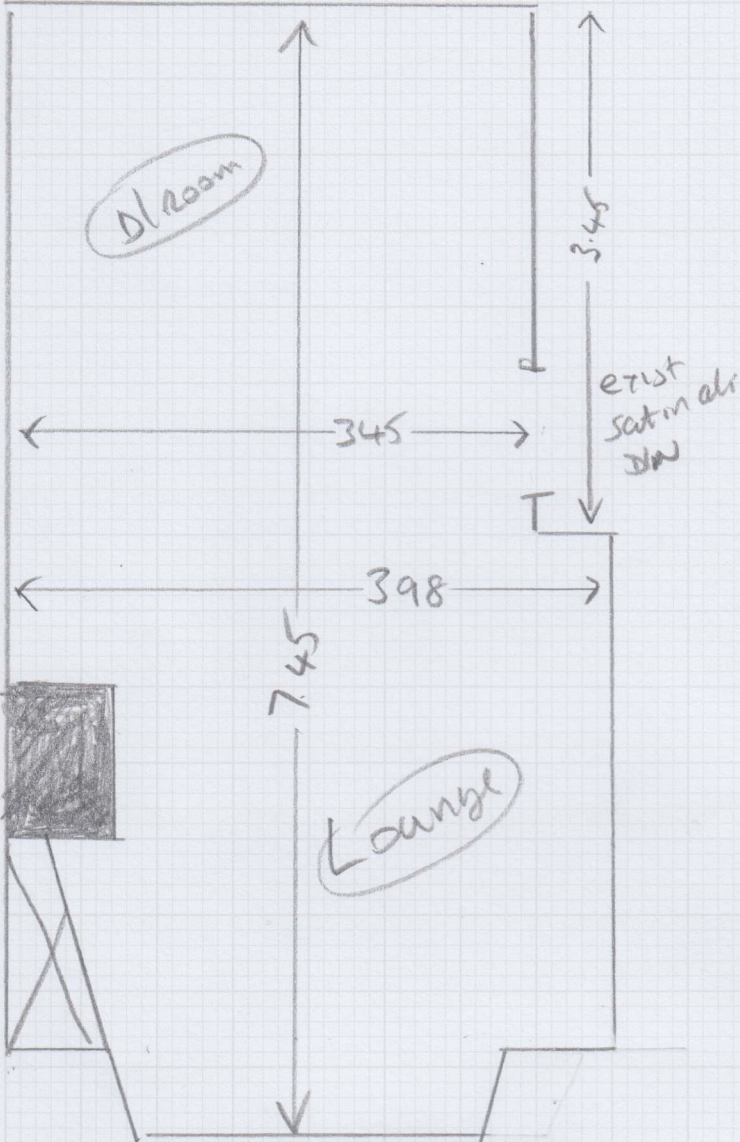

S33895

Ms. S. GIBSON

6 Raleigh Road

Richmond

Tn9 2DX

Mississippi WS254

4.80 x 4m

FULL WIDTH.

Stoome Trust 50  
SLO 5032

3.15 x 5m

THIS IS FOR  
A LATER DATE

533895

Ms. J GIBSON  
6 Raleigh Road  
Richmond  
Twa 23x

Sloane Twist 50  
SL0 5039

7.60 x 4m  
(TARN MIST)

wood  
u/dispose  
exist sledge  
m/furn (73)