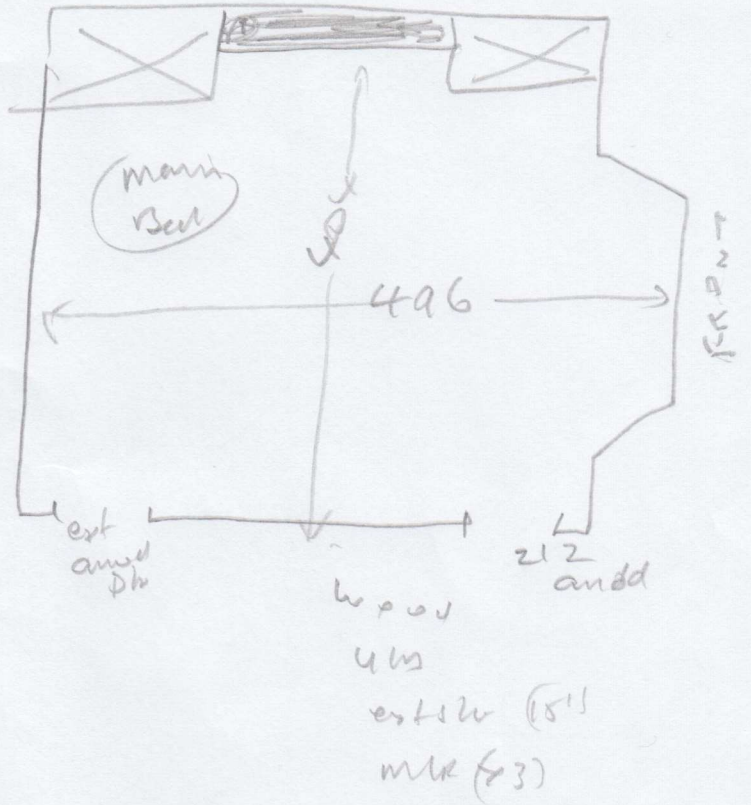

533899 PARTRIDGE

w p u d
u l s
ext slr (10')
mtr (8')

Study carpet on site
edge glass ext cft only
bit frame

4.15x 5.00 NAVAN 908
3.00 x 4.00 — | —

Fit 80
mtr 44
STUDY CARPET ON SITE
FROM PHASE 1 (03/02)