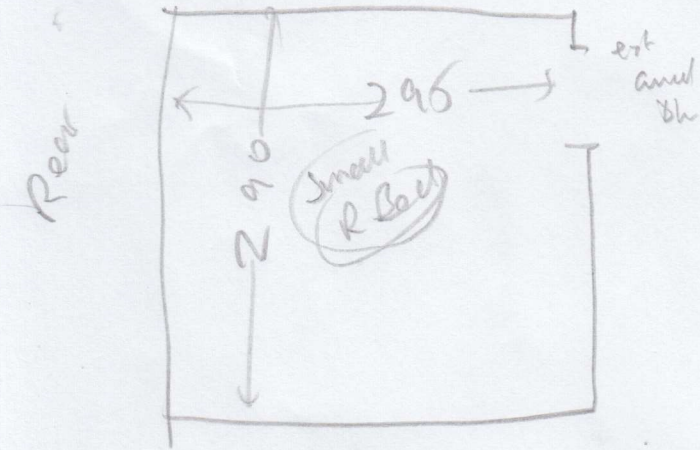

533899 PARTRIDGE

w p u d
u l s
ext slr (10')
mtr (8')

Study carpet on site
edge glass ext cft only
bit frame

4.15x 5.00 NAVAN 908
3.00 x 4.00 — | —

Fit 80
mtr 44
STUDY CARPET ON SITE
FROM PHASE 1 (03/02)