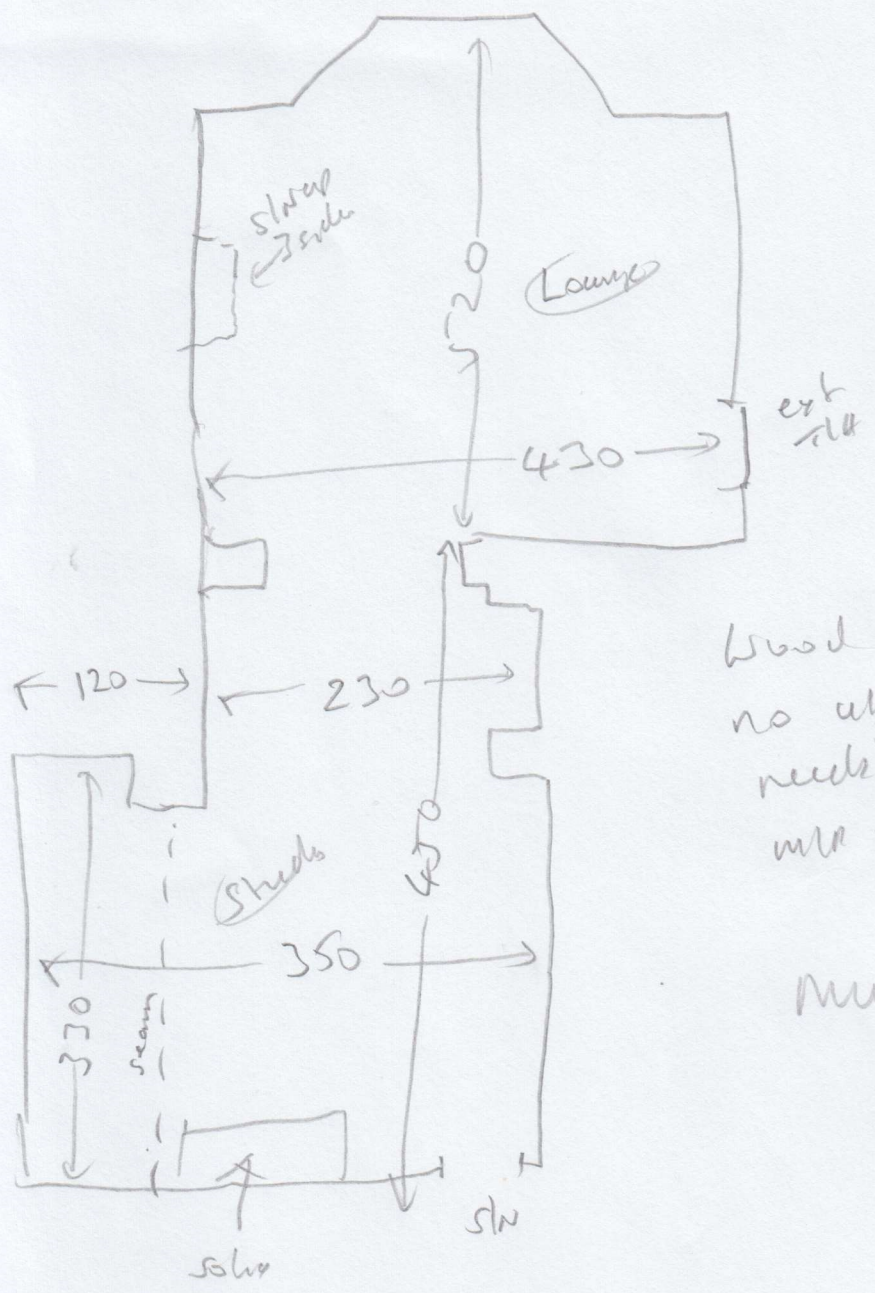

S 33900

MRS E. IND  
 11 SIBELLA ROAD  
 CLAPHAM  
 SW 4 6JA

Sheet: of  
 LIBERTY TRUST  
 10.00 x 5m OYSTER

(1002)

Wood / slip  
 no air  
 needs air  
 mlt x 5

MUNT AG Arno

2022