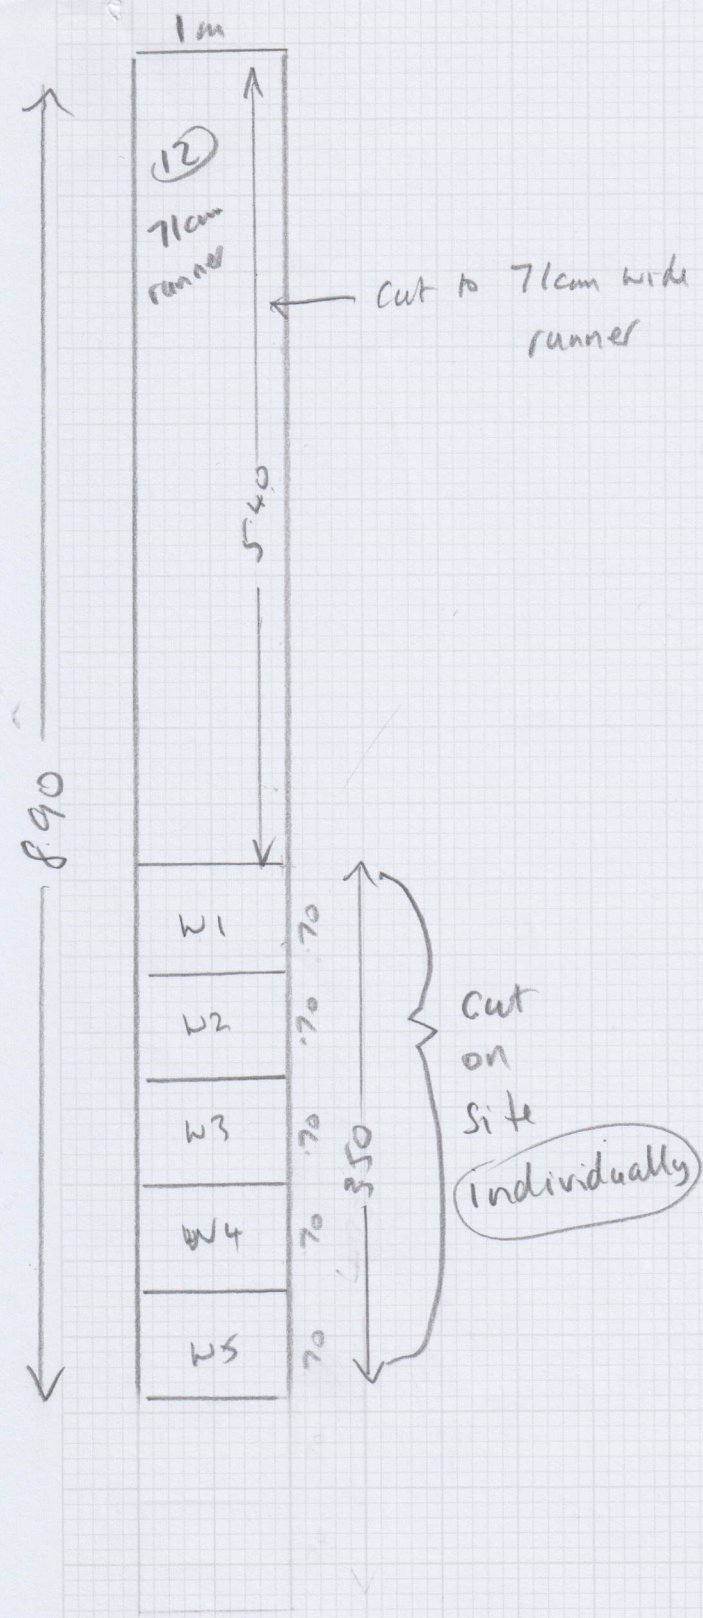

mrcarpets  
 533910  
 Mrs M Pineles  
 26 Nassau Road  
 Address: Barnes  
 SW13 9QE  
 Tel:  
 Sheet: of:

AZTEC STRIPS  
 A2ST 15  
 890 x 1m

Layout

- (12) 0.45 x 71cm runner
  - W1 0.58 x 0.90
  - W2 " "
  - W3 " "
  - W4 " "
  - W5 " "
- } Cut on Site

(10/1)