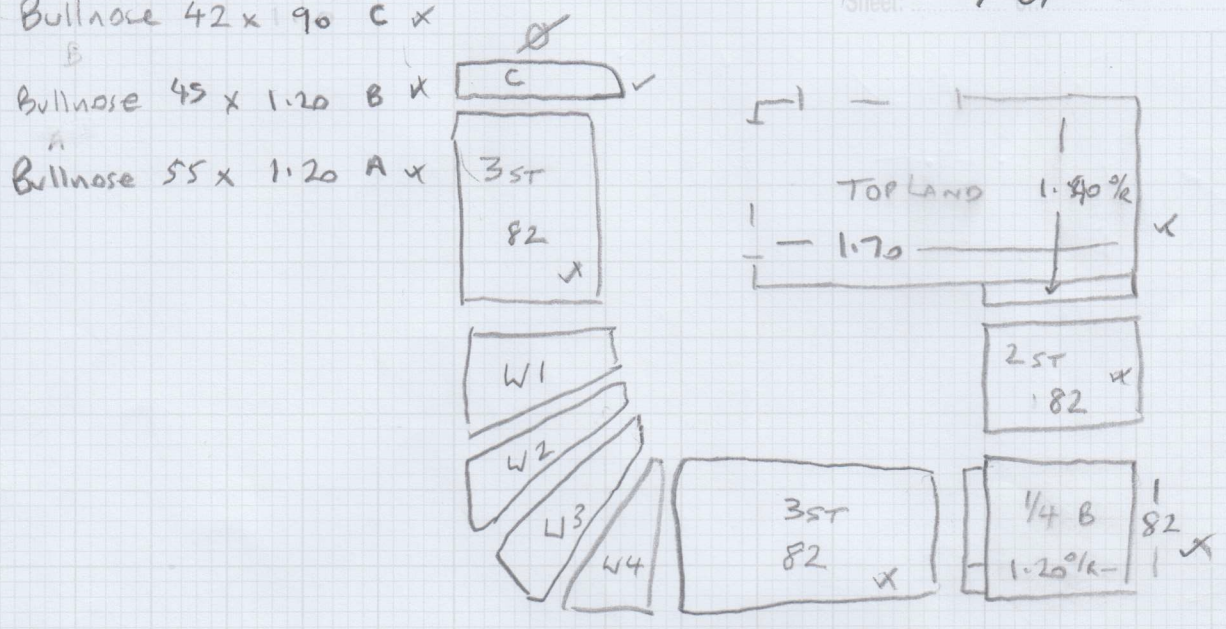

- W1 86 x 82 ✓
- W2 90 x 1.30 ✓
- W3 90 x 1.20 ✓
- W4 90 x 90 ✓
- Bullnose 42 x 1.90 C ✓
- ^BBullnose 45 x 1.20 B ✓
- ^ABullnose 55 x 1.20 A ✓

Job No: 533978
 Name: MRS DYER
 Address: 129 Palenell Park
 SW14 8TJ
 Tel:
 Sheet: 1 OF 2