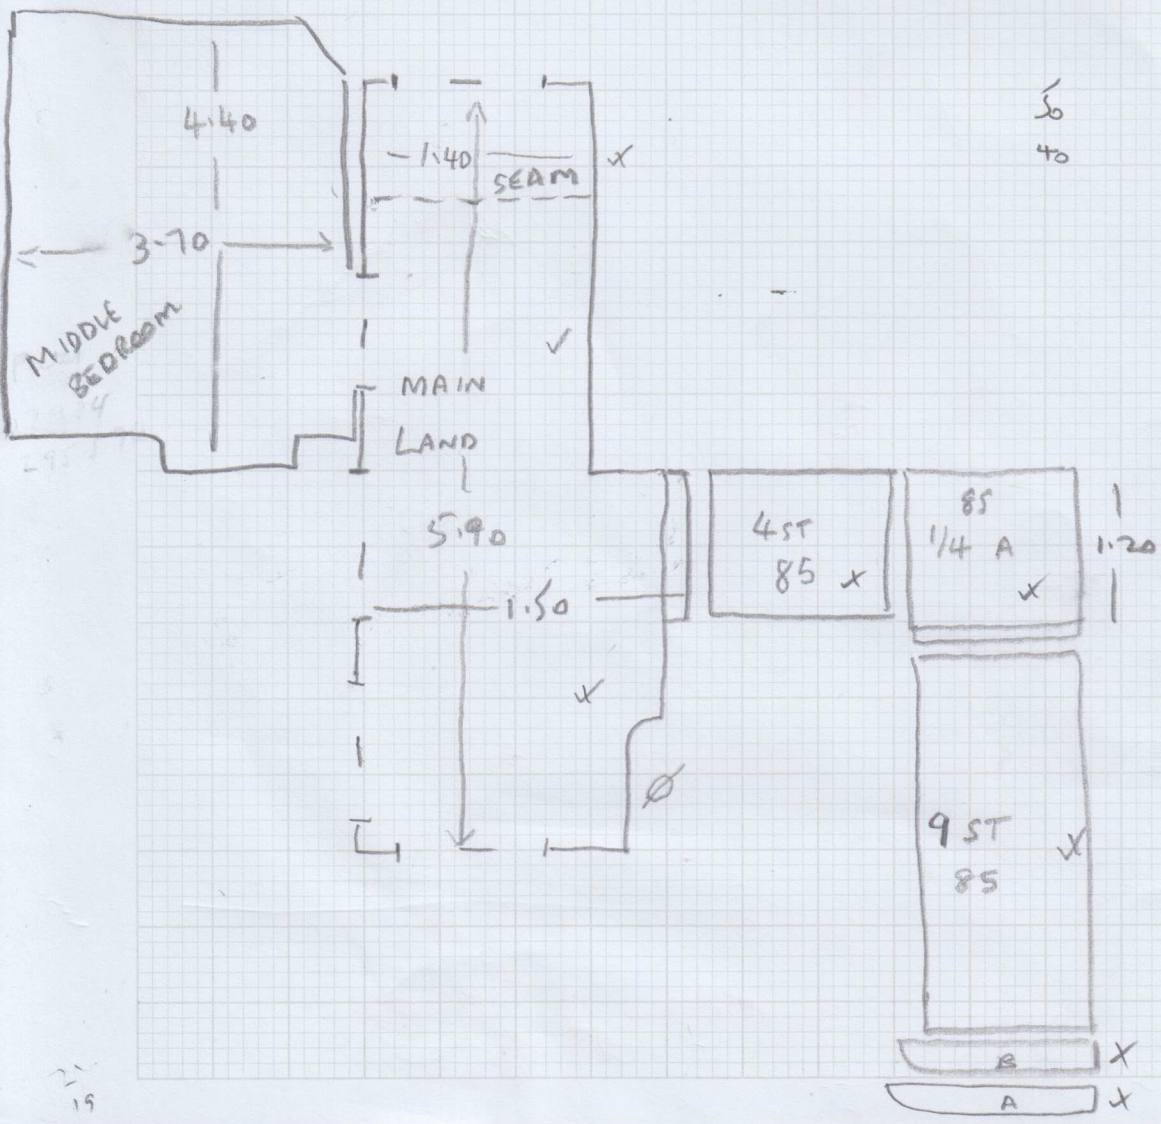

- W1 86 x 82 ✓
- W2 90 x 1.30 ✓
- W3 90 x 1.20 ✓
- W4 90 x 90 ✓
- Bullnose 42 x 1.90 C ✓
- ^BBullnose 45 x 1.20 B ✓
- ^ABullnose 55 x 1.20 A ✓

Job No: 533978
 Name: MRS DYER
 Address: 129 Palenell Park
 SW14 8TJ
 Tel:
 Sheet: 1 OF 2

Jarpur
 JAI-923 ①
 Alboran ②

Job No: S33978

Name: DYER

Address:

Tel:

Sheet: 2 OF 2

5m

NEPAL - JAIPUR
 7.10 x 5.00

SEPERATE
 MIDDLE BEDROOM
 4.50 x 4m
~~CARPET to be Selected~~