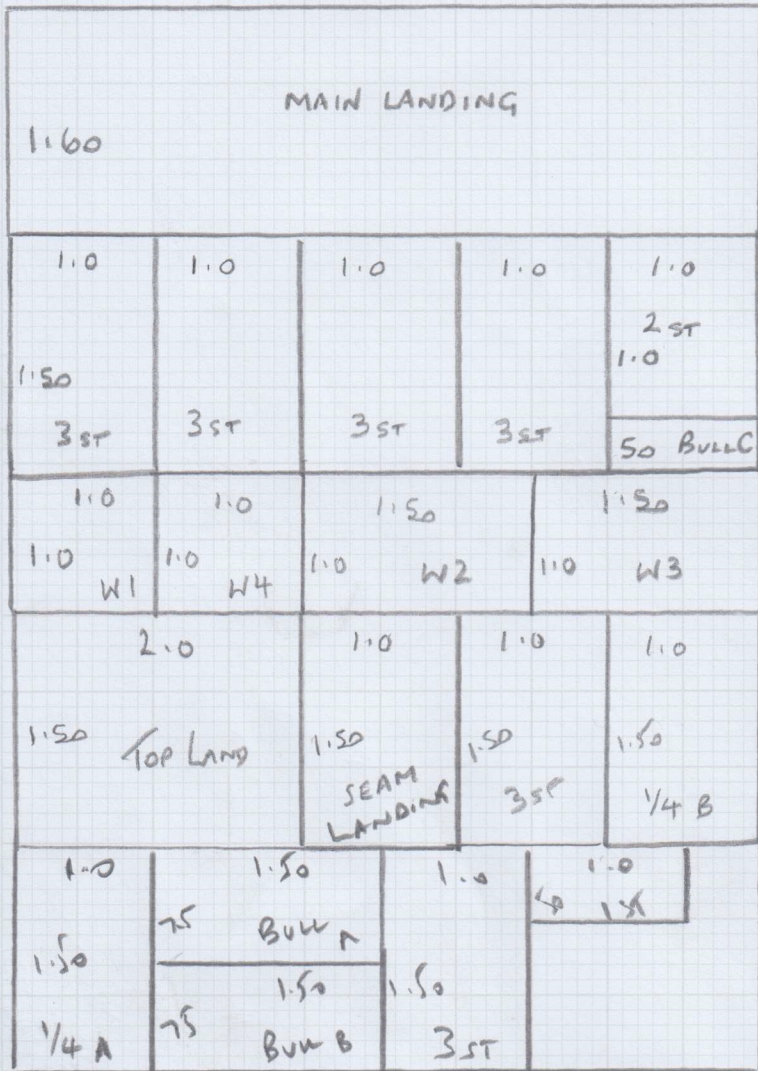

- W1 86 x 82 ✓
- W2 90 x 1.30 ✓
- W3 90 x 1.20 ✓
- W4 90 x 90 ✓
- Bullnose 42 x 1.90 C ✓
- ^BBullnose 45 x 1.20 B ✓
- ^ABullnose 55 x 1.20 A ✓

Job No: 533978
 Name: MRS DYER
 Address: 129 Palenell Park
 SW14 8TJ
 Tel:
 Sheet: 1 OF 2

Jarpur
 JAI-923 ①
 Alboran ②

Job No: S33978

Name: DYER

Address:

Tel:

Sheet: 2 OF 2

5m

NEPAL - JAIPUR
 7.10 x 5.00

SEPERATE
 MIDDLE BEDROOM
 4.50 x 4m
~~CARPET to be Selected~~