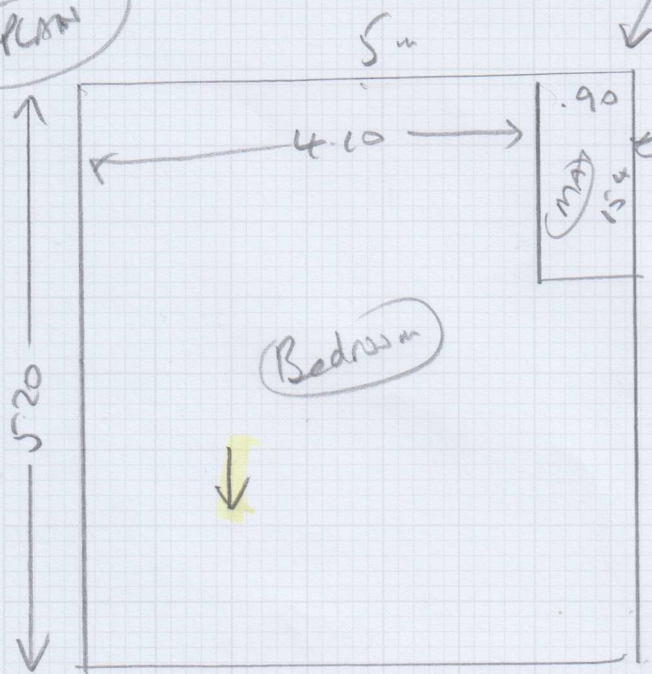

Layout

S33979
 Mrs R. Good
 5 Vicarage Gdns
 E Sharn
 SW14 8RT

Tel:
 Homespan Twist
 Hom 4508

Lounge 5.20 x 5m

c/Plan (Bed + mat) 5.20 x 5m

F. Door MAT with
 1-35 x 1.00m

Coil 1.45 x 1m

uplift exit cow

c/Plan

Cut MAT
 1.54 x 0.90
 + send for
 whipping
 LEAVE AT WAREHOUSE
 FOR LASIA

(10/21)