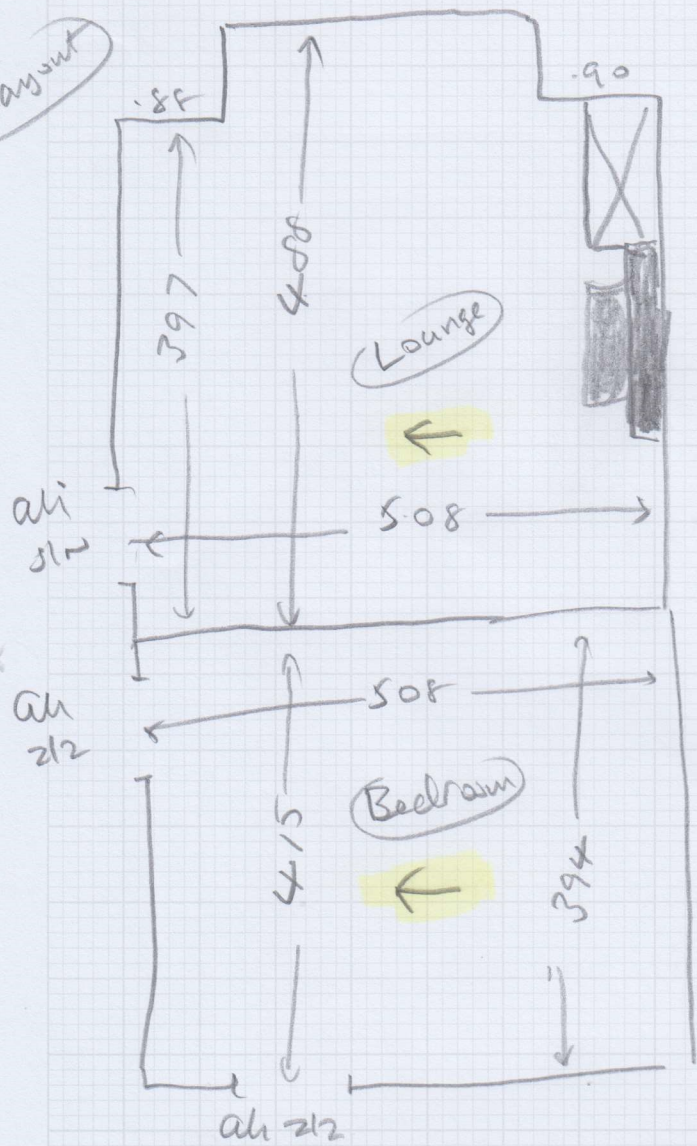

Layout

S33979
 Mrs R. Good
 5 Vicarage Gdns
 E Sharn
 SW14 8RT

Tel:
 Homespan Twist
 Hom 4508

Lounge 5.20 x 5m

c/Plan (Bed + mat) 5.20 x 5m

F. Door MAT with
 1-35 x 1.00m

Coil 1.45 x 1m

uplift exit cow

c/Plan

Cut MAT
 1.54 x 0.90
 + send for
 whipping
 LEAVE AT WAREHOUSE
 FOR LASIA

(10/21)