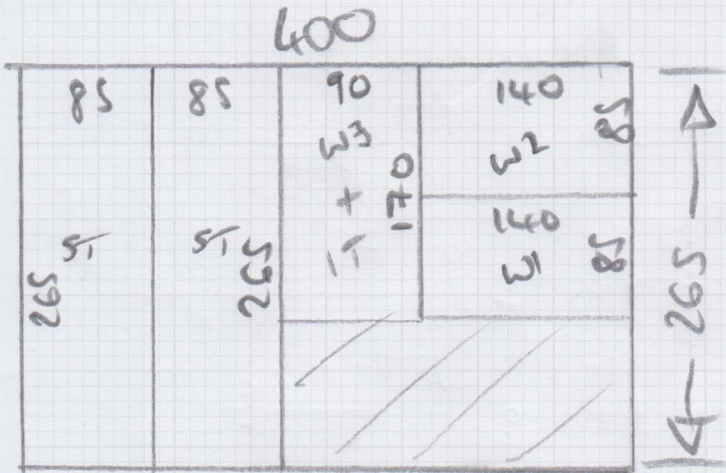

Job No: 513990

Name: LING

Address:

10/F

ANOMY BRAS  
CLEARANCE

-103

265x400

W1 68x100

W2 75x114

W3 60x80

II 44x77

NOT BEING DONE

EX SIDE  
WOOD