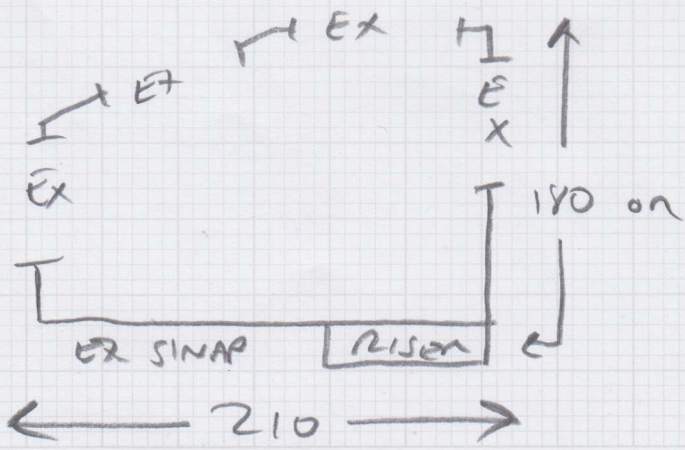

Job No: 513990

Name: LING

Address:

10/F

ANOMY BRAS  
CLEARANCE

-103

265x400

W1 68x100

W2 75x114

W3 60x80

II 44x77

NOT BEING DONE

EX SIDE  
WOOD