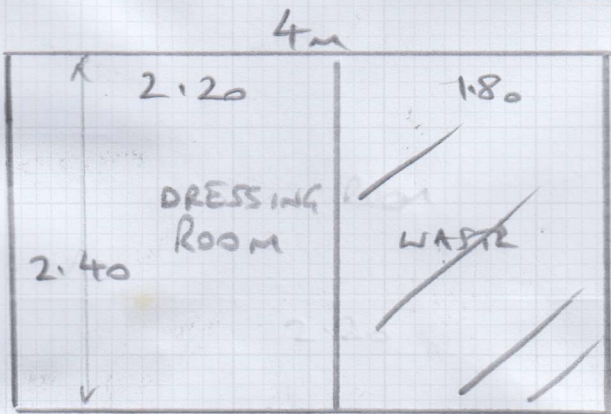

Job No: S33999

Name: RUBIX

Address: 1 ST. STEPHENS GONS  
THICKENHAM

Tel:

Sheet: 2 OF 2

CUT PLAN

COTSWOLD SHIPTON

6.00 x 4m

5.00 x 4m

4.30 x 4m

3.70 x 4m

2.40 x 4m

Job No: 533999  
 Name: RUBIX  
 Address: 1 ST. STEPHENS GWS  
 THICKENHAM  
 Tel:  
 Sheet: 1 OF 2

- CUTS: 6.0 x 4 BED 2
- 5.0 x 4 BED 1
- 4.30 x 4 BED 3
- 3.70 x 4 LANDING
- 2.40 x 4 DRESSING ROOM