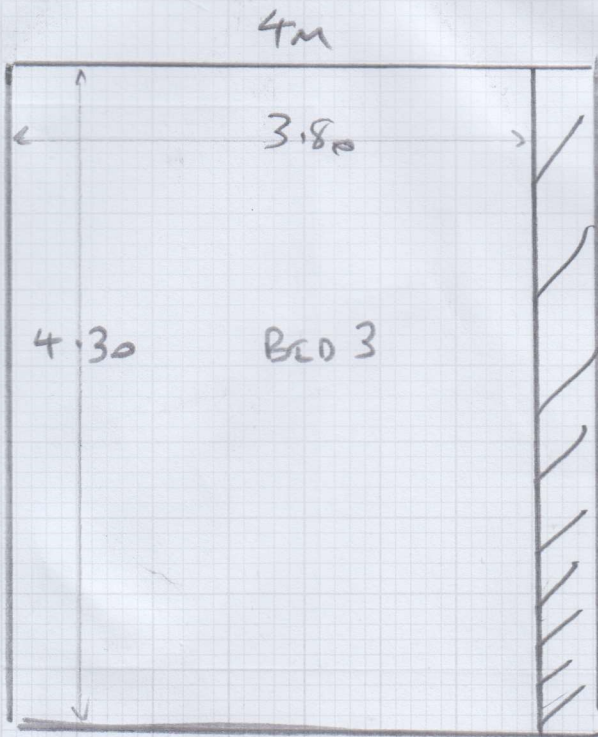

Job No: S33999

Name: RUBIX

Address: 1 ST. STEPHENS GONS  
THICKENHAM

Tel:

Sheet: 2 OF 2

CUT PLAN

COTSWOLD SHIPTON

6.00 x 4m

5.00 x 4m

4.30 x 4m

3.70 x 4m

2.40 x 4m

Job No: 533999  
 Name: RUBIX  
 Address: 1 ST. STEPHENS GWS  
 THICKENHAM  
 Tel:  
 Sheet: 1 OF 2

- CUTS: 6.0 x 4 BED 2
- 5.0 x 4 BED 1
- 4.30 x 4 BED 3
- 3.70 x 4 LANDING
- 2.40 x 4 DRESSING ROOM