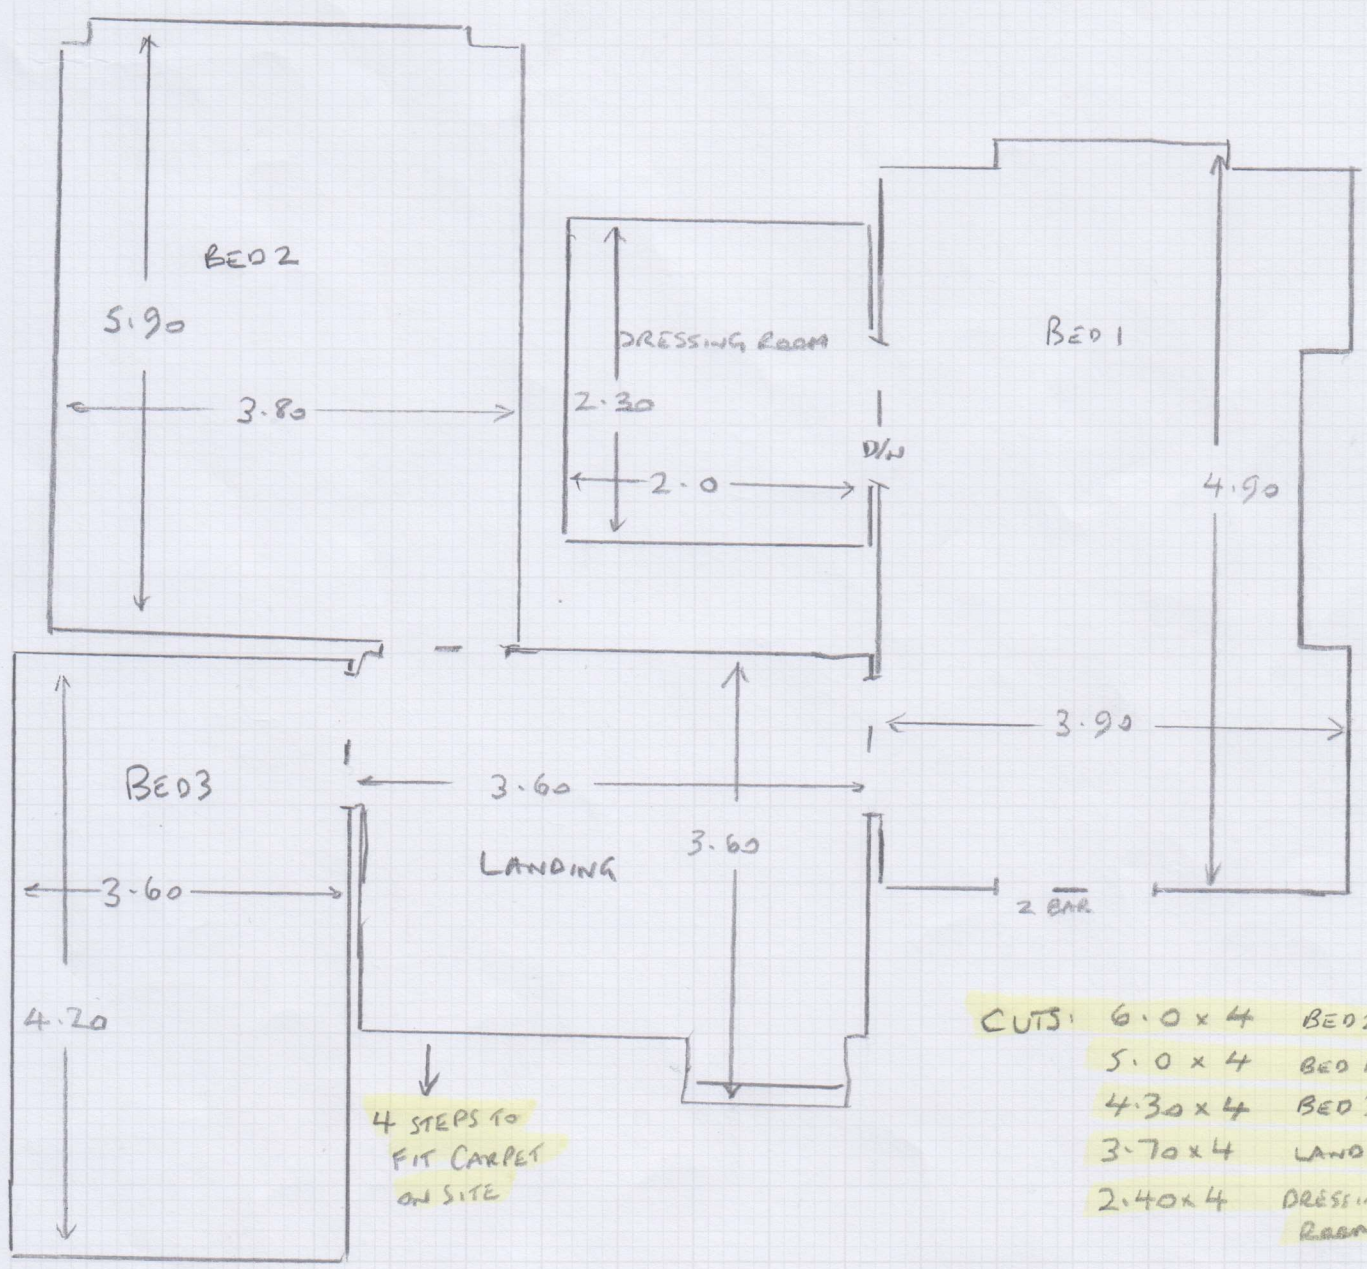

Job No: S33999

Name: RUBIX

Address: 1 ST. STEPHENS GONS  
THICKENHAM

Tel:

Sheet: 2 OF 2

CUT PLAN

COTSWOLD SHIPTON

6.00 x 4m

5.00 x 4m

4.30 x 4m

3.70 x 4m

2.40 x 4m

Job No: 533999  
 Name: RUBIX  
 Address: 1 ST. STEPHENS GWS  
 THICKENHAM  
 Tel:  
 Sheet: 1 OF 2

- CUTS: 6.0 x 4 BED 2
- 5.0 x 4 BED 1
- 4.30 x 4 BED 3
- 3.70 x 4 LANDING
- 2.40 x 4 DRESSING ROOM

85.60<sup>m</sup>

gripper 45 STICKS