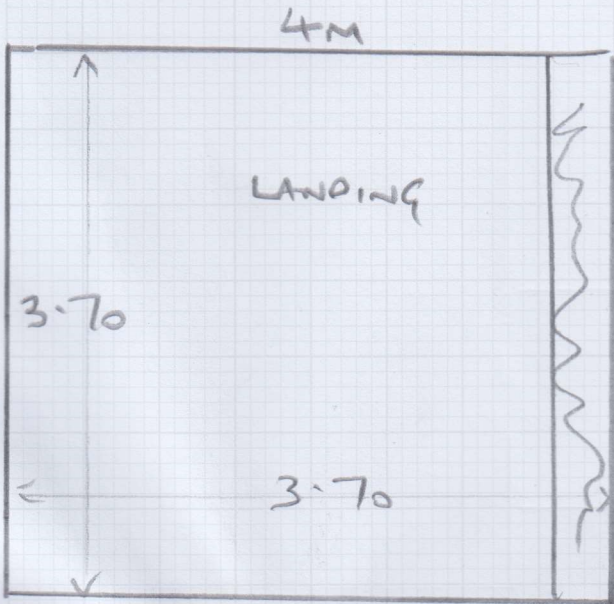

Job No: S33999

Name: RUBIX

Address: 1 ST. STEPHENS GONS  
THICKENHAM

Tel:

Sheet: 2 OF 2

CUT PLAN

COTSWOLD SHIPTON

6.00 x 4m

5.00 x 4m

4.30 x 4m

3.70 x 4m

2.40 x 4m

Job No: 533999  
 Name: RUBIX  
 Address: 1 ST. STEPHENS GWS  
 THICKENHAM  
 Tel:  
 Sheet: 1 OF 2

- CUTS: 6.0 x 4 BED 2
- 5.0 x 4 BED 1
- 4.30 x 4 BED 3
- 3.70 x 4 LANDING
- 2.40 x 4 DRESSING ROOM

85.60<sup>m</sup>

gripper 45 STICKS