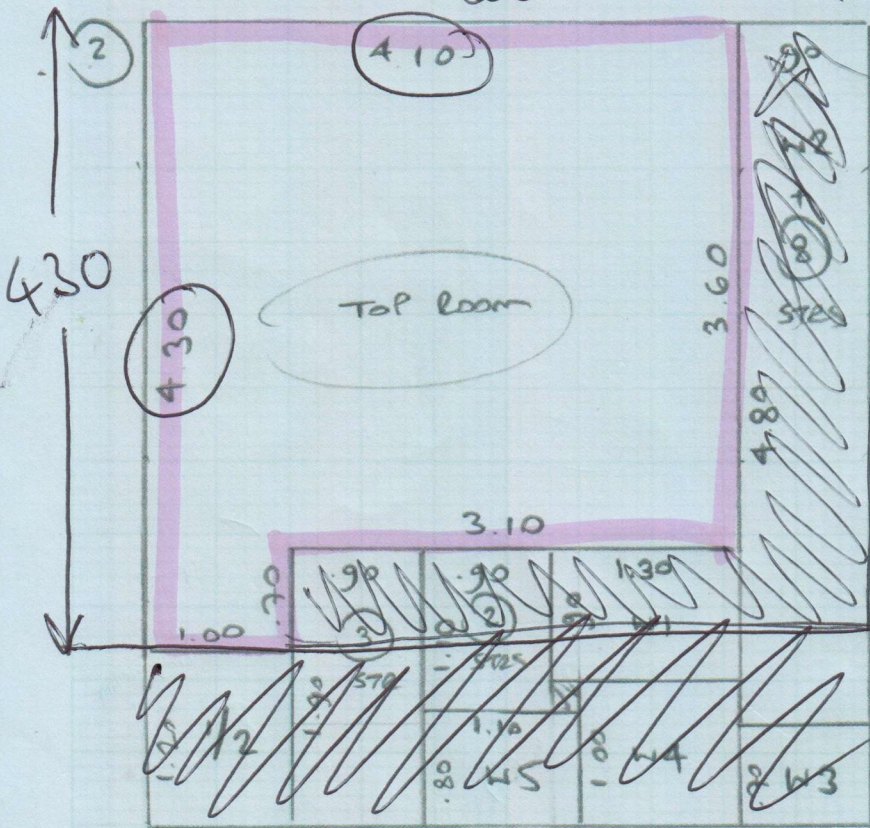

430 X 500

47 VICTORIA ROAD
SW14 8EX

75