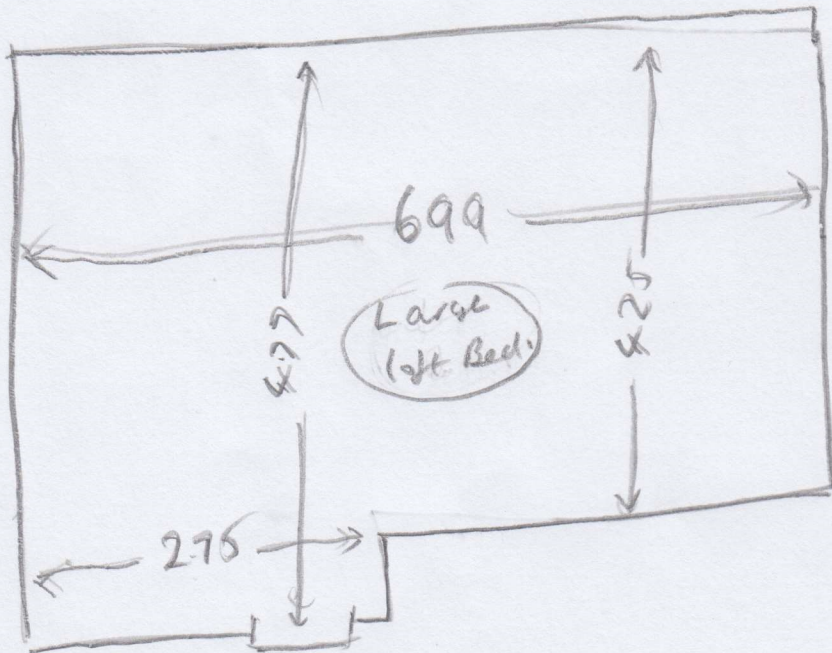

Top Floor

Layout

S34007
Farmer

Wood
no also
needs to
no mt

9mm shim
+ sledge
at both
doors

Top 1