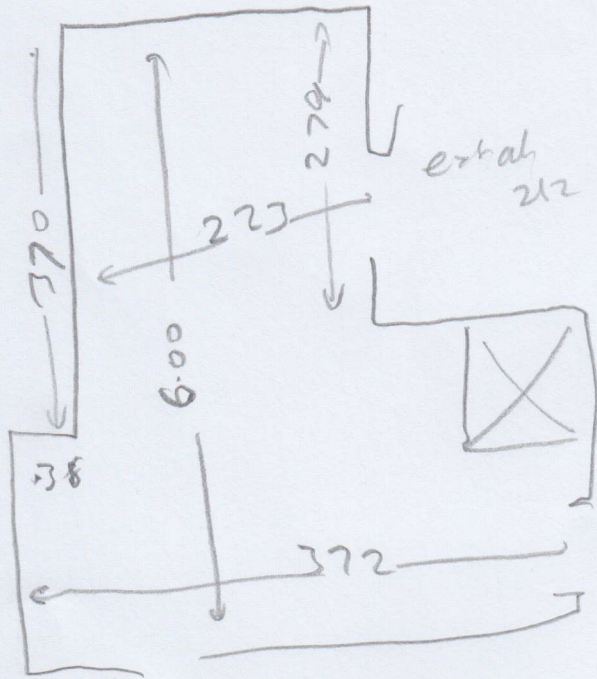

900LD  
61 SECOND AVE  
S34011

Top BED.

Wood  
w/b  
ext sh  
m/w x 4  
Porterap

CHEAT.  
CHE17  
6.10 x 4.00  
THIS ONE ONLY

ext  
ab  
Pr

Wood  
w/b  
ext sh  
m/w x 3

A.W.1