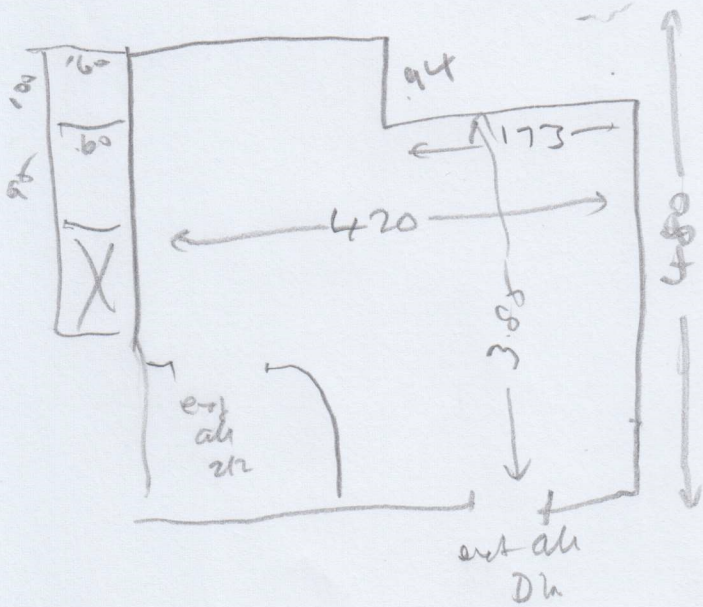

900LD  
61 SECOND AVE  
S34011

Top BED.

Wood  
w/b  
ext sh  
m/w x 4  
Porterap

CHEAT.  
CHE17  
6.10 x 4.00  
THIS ONE ONLY

ext  
ab  
Pr

Wood  
w/b  
ext sh  
m/w x 3

A.W.1