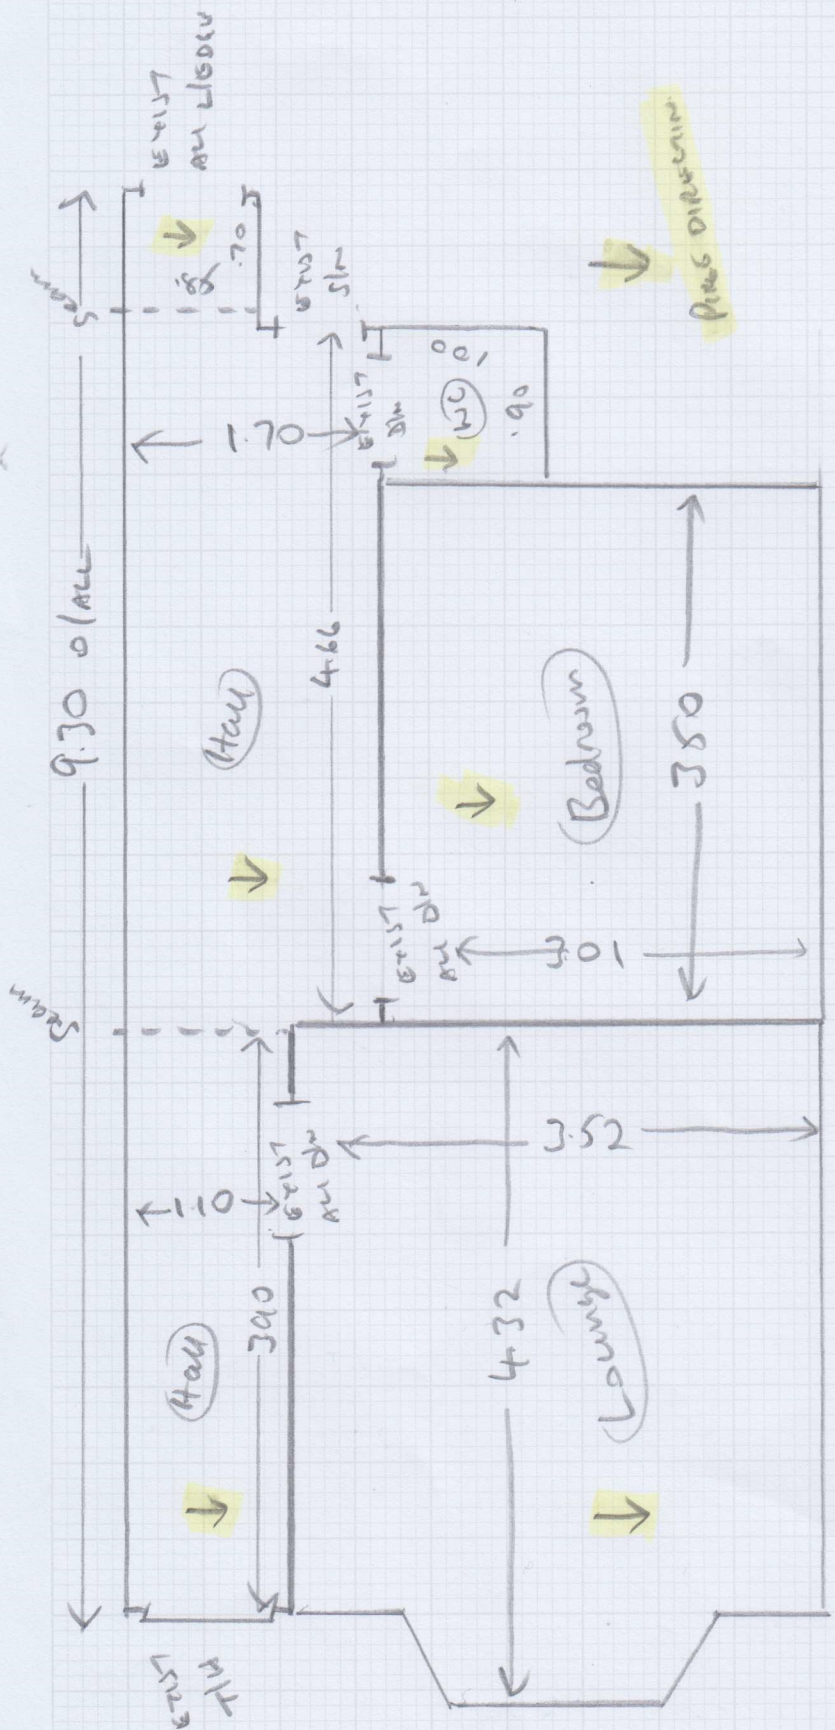

5m

S34030

Redworth Properties  
 49A Methyr Terrace  
 Name: Barnes  
 Address: SW13 8DL

Tel: Plumpton Felt Back  
 Sheet: of: GREY

$3.65 \times 5m$   
 $3.15 \times 5m$   
 $1.85 \times 5m$   
 $1.25 \times 5m$

Take up existing carpet

Fit new carpet direct to subfloor

Use spray adhesive around perimeters and joins

(1 or 2)

Layout

534030 of  
 Redworth Properties  
 Job No:  
 Name: 49A METHYR TERRACE  
 Address: BARNES  
 SW13 8AL

Tel: \_\_\_\_\_  
 Sheet: \_\_\_\_\_ of: \_\_\_\_\_

PLYM

2 of 2