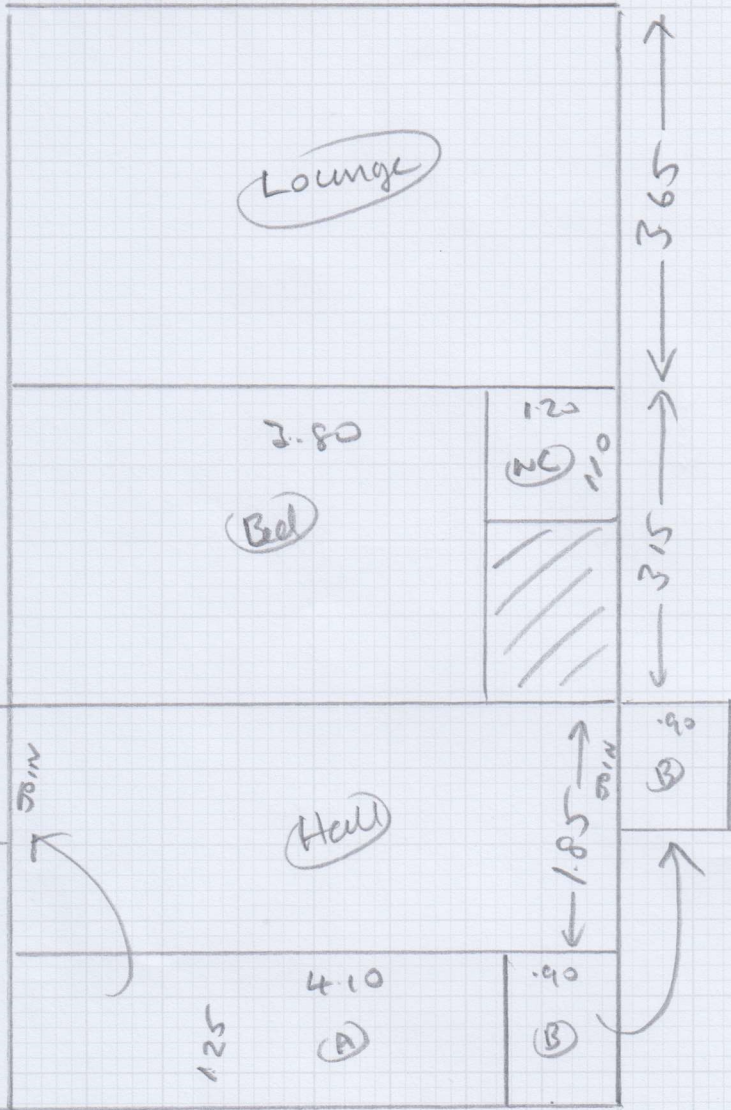

5m

S34030

Redworth Properties  
 49A Methyr Terrace  
 Name: Barnes  
 Address: SW13 8DL

Tel: Plumpton Felt Back  
 Sheet: of: GREY

$3.65 \times 5m$   
 $3.15 \times 5m$   
 $1.85 \times 5m$   
 $1.25 \times 5m$

Take up existing carpet

Fit new carpet direct to subfloor

Use spray adhesive around perimeters and joins

(1 or 2)

Layout

534030 of  
 Redworth Properties  
 Job No:  
 Name: 49A METHYR TERRACE  
 Address: BARNES  
 SW13 8AL