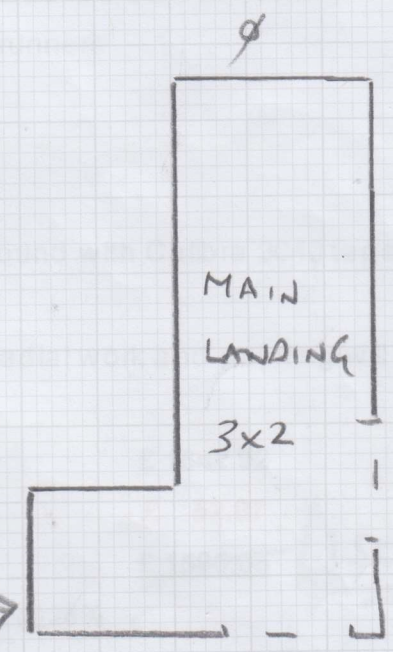

mrcarpet
 Job No: **S34126**
 Name: **NAVALON**
 Address: **21 WHITE HART LANE**
 Tel: **SW13 0PX**
 Sheet: **of 10/11**

2.5p
~~675~~

CUT = 8.50 x 1M

LINGFIELD
- LIN032

RE-FIT 1/2 LANDING + MAIN LANDING
 REMOVE BEAD UNDER NOSING ON
 1/2 LANDING + MAIN LANDING
 CUSTOMER WILL PAINT AFTER
 CUT RUNNER DOWN TO ~~50cm~~
TAPE Colibra ~~3040~~ 59cm
3040