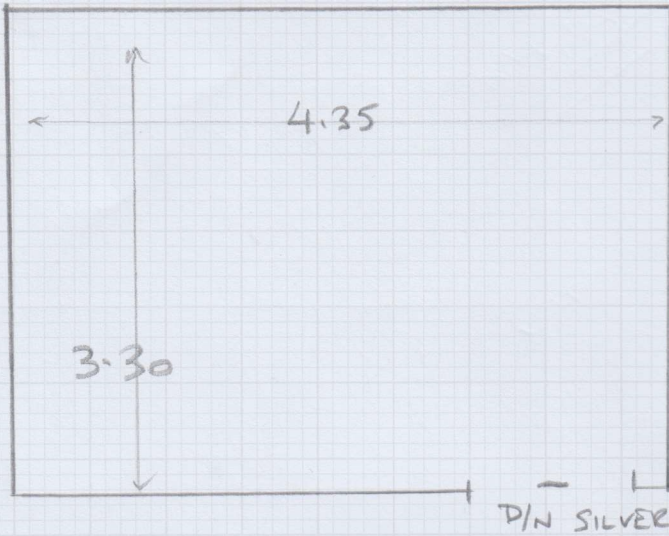

Job No: S34131

Name: HANSEN

Address: 46 KINGS ROAD

SU148PF

Tel: 07791 939124

Sheet: ① of ①

From Bedroom

FRONT BEDROOM

ADRIAN

FR. 26/5

✓ ALL NEW SKE

✓ DINAP ALI

NO UPLIFT

NO FUR

WOOD FLOOR

CUT 3.40x5m