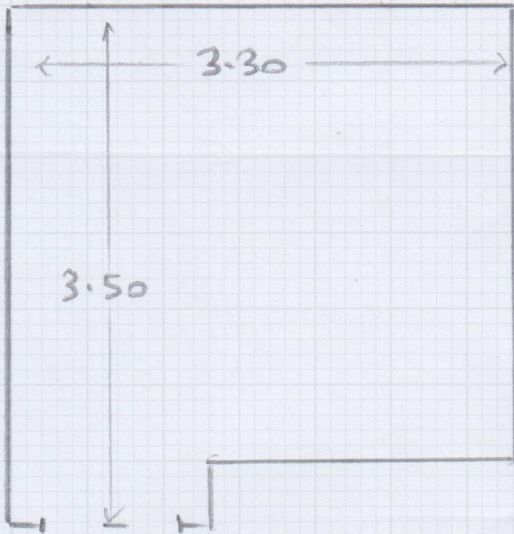

Job No: 534135
 Name: COWELL
 Address: 8 GROVE ROAD
 SW13 0HQ
 Tel:
 Sheet: 1 OF 1

GIRLS ROOM : COTTAGE TWIST
 CTW123

CUT 3.60 x 4MT

CUT PLAN 4.00M

PLEASE RE-STRETCH LEFT ROOM

RE-FIX NOSING ON LANDING
 WE FITTED RECENTLY

MAIN FRONT BEDROOM ELEMENT DESIGN
 COLOUR: ELDES 11

FIT UP TO FITTED WARDROBES
 NO CARPET GOING IN THEM