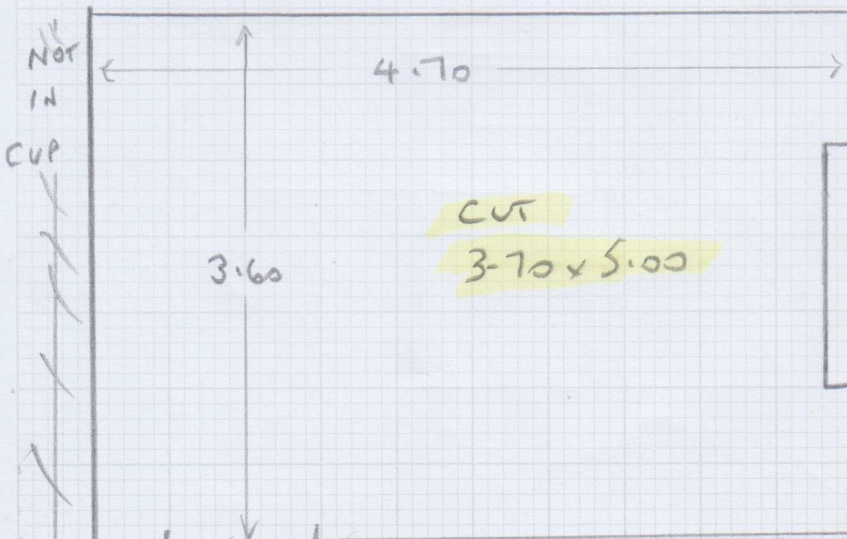

Job No: 534135
 Name: COWELL
 Address: 8 GROVE ROAD
 SW13 0HQ
 Tel:
 Sheet: 1 OF 1

GIRLS ROOM : COTTAGE TWIST
 CTW123

CUT 3.60 x 4MT

CUT PLAN 4.00M

PLEASE RE-STRETCH LEFT ROOM

RE-FIX NOSING ON LANDING
 WE FITTED RECENTLY

MAIN FRONT BEDROOM ELEMENT DESIGN
 COLOUR: ELDES 11

FIT UP TO FITTED WARDROBES
 NO CARPET GOING IN THEM