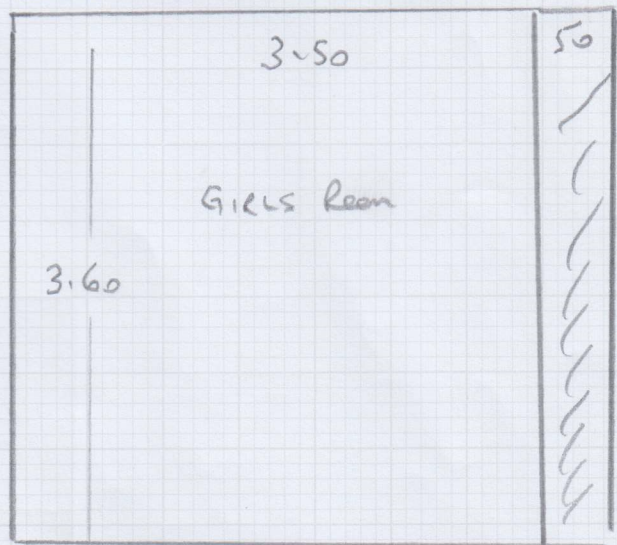

Job No: 534135
 Name: COWELL
 Address: 8 GROVE ROAD
 SW13 0HQ
 Tel:
 Sheet: 1 OF 1

GIRLS ROOM : COTTAGE TWIST
 CTW123

CUT 3.60 x 4MT

CUT PLAN 4.00M

PLEASE RE-STRETCH LEFT ROOM

RE-FIX NOSING ON LANDING
 WE FITTED RECENTLY

MAIN FRONT BEDROOM ELEMENT DESIGN
 COLOUR: ELDES 11

FIT UP TO FITTED WARDROBES
 NO CARPET GOING IN THEM