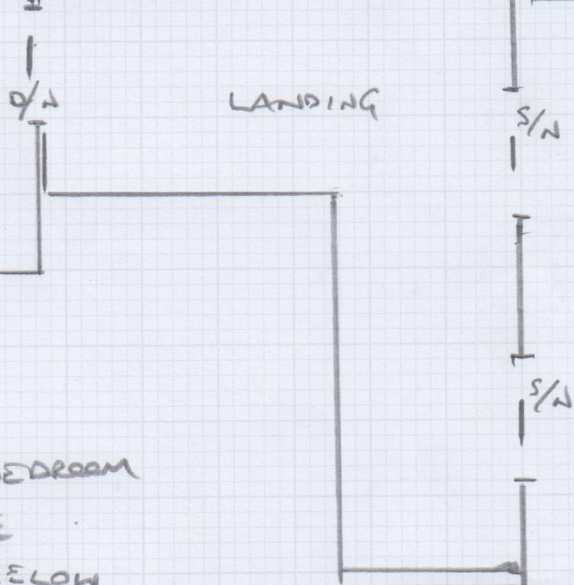

S34147

TUSCANY - 006 mrcar 1-OF-1.

Job No: S34147  
 Front  
 BEDROOM  
 Address: FLAT 3  
 95 CANNON DRIVE  
 4.90  
 Tel: SWISS TAN  
 Sheet: of:

CUTS!

- 5.00 x 4.00 FRONT BEDROOM
- 6.10 x 4.00 LOUNGE
- 6.90 x 4.00 PLAN BELOW