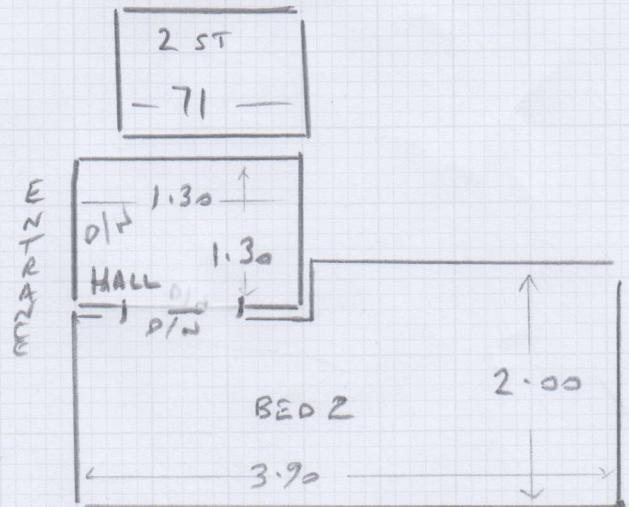

S34147

TUSCANY - 006 mrcar 1-OF-1.

Job No: S34147  
 Front  
 BEDROOM  
 Address: FLAT 3  
 95 CANNON DRIVE  
 4.90  
 Tel: SWISS TAN  
 Sheet: of:

CUTS!

- 5.00 x 4.00 FRONT BEDROOM
- 6.10 x 4.00 LOUNGE
- 6.90 x 4.00 PLAN BELOW