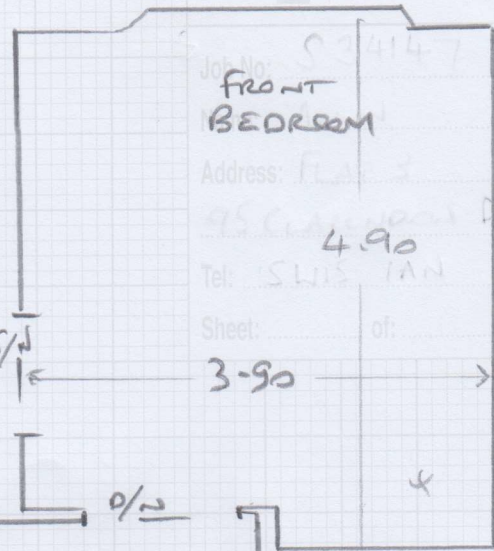

S34147

TUSCANY - 006 mrcar 1-OF-1.

Job No: S34147  
 Front  
 BEDROOM  
 Address: FLAT 3  
 95 CANNON DRIVE  
 4.90  
 Tel: SWISS TAN  
 Sheet: of:

CUTS!

- 5.00 x 4.00 FRONT BEDROOM
- 6.10 x 4.00 LOUNGE
- 6.90 x 4.00 PLAN BELOW