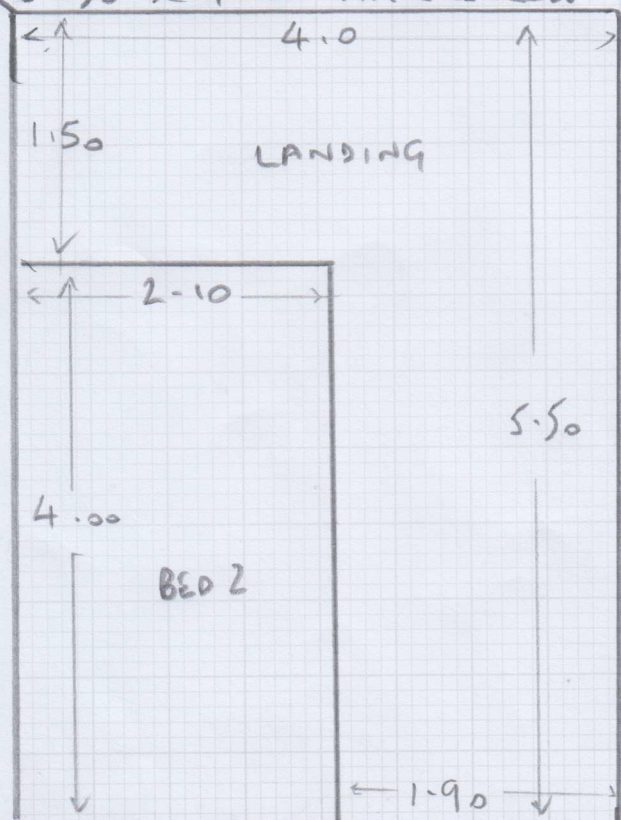

S34147

TUSCANY - 006 mrcar 1-OF-1.

Job No: S34147  
 Front  
 BEDROOM  
 Address: FLAT 3  
 95 CANNON DRIVE  
 4.90  
 Tel: SWISS TAN  
 Sheet: of:

CUTS!

- 5.00 x 4.00 FRONT BEDROOM
- 6.10 x 4.00 LOUNGE
- 6.90 x 4.00 PLAN BELOW

TUSCANY  
CENAR, 006

29.25  
 ↓  
 2.92  
 ↓  
 26.33