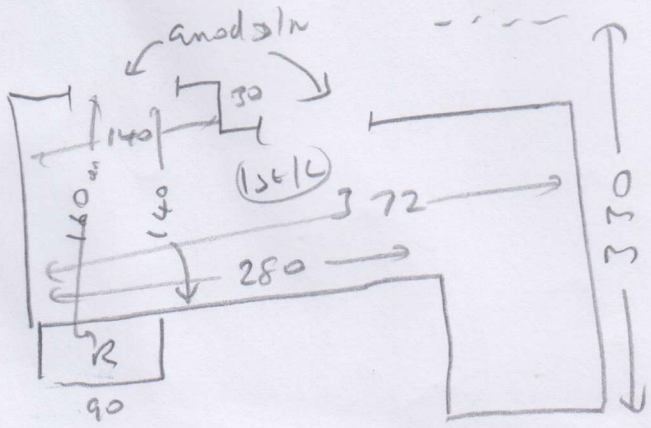

S mrcarpets  
 S 34157  
 Job: Mrs T. Kemp  
 4 Ranelagh Avenue  
 Address: Barnes  
 SW13 0BY

Sheet: \_\_\_\_\_ of \_\_\_\_\_  
 West End, Sapphire  
 8.70 x 5m

8.70  
 0/ALL

SPACE CAP. \* FUTURE USE \*  
 LEAVE WITH CUSTOMER PLEASE

PART (1) MON 31/7 - DISPOSAL  
 OK ✓

PART (2) FRI 15TH SEPT INSTALL  
 ALL NEW S/L. ALL CAP ✓

(1 of 2)

S 34157

MRS T Kemp

Layout

NET  
MEASURES  
ONLY

④ 0497088

④ 0487088

1/4 anod 1.20 anod dlv

⑪ 0477097

BLN 0477120

TOP STAIRS

⑨ 0487097

BLN 0487120

an  
wood  
uld  
ext dlv