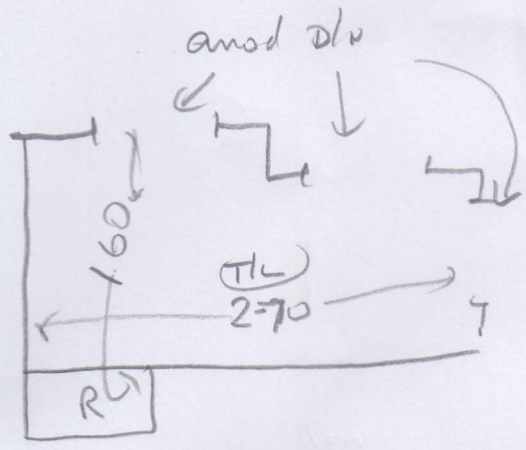

S mrcarpets  
 S 34157  
 Job: Mrs T. Kemp  
 4 Ranelagh Avenue  
 Address: Barnes  
 SW13 0BY

Sheet: \_\_\_\_\_ of \_\_\_\_\_  
 West End, Sapphire  
 8.70 x 5m

8.70  
 0/ALL

SPACE CAP. \* FUTURE USE \*  
 LEAVE WITH CUSTOMER PLEASE

PART (1) MON 31/7 - DISPOSAL  
 OK ✓

PART (2) FRI 15TH SEPT INSTALL  
 ALL NEW S/L. ALL CAP ✓

(1 of 2)

S 34157

MRS T Kemp

Layout

NET  
MEASURES  
ONLY

④ 0497088

④ 0487088

1/4 anod 1.20 anod dlv

⑪ 0477097

BLN 0477120

TOP STAIRS

⑨ 0487097

BLN 0487120

an  
wood  
uld  
ext dlv