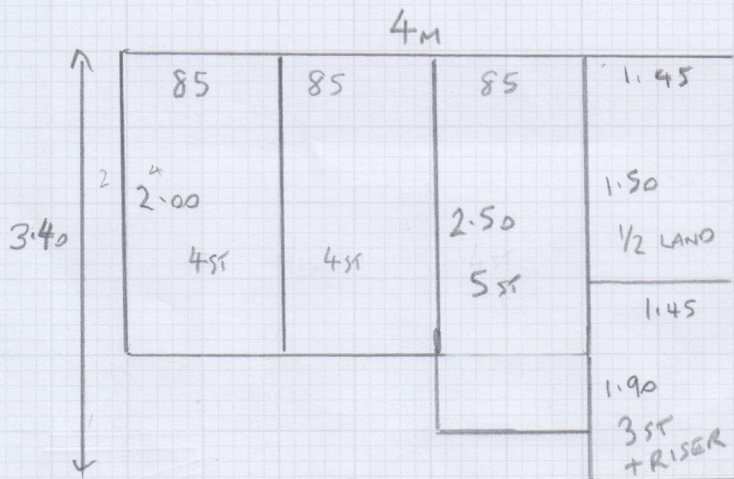

COTSWOLD BOURTON -
TAPE JASPA HARVEY.

Job No: S34160

Name: TAMLYN

Address: 44 NASSAU ROAD
SW13 9GE

Tel:

Sheet: 1 OF 1

FIXED PERMITAL

TEMPLATE 1ST VISIT

MAIN STAIRS, 1/2 LANDING + 3ST + RISER

TAPE TO LINE UP

10 cm GAP EACH SIDE

CUT PLAN

21 LIMB TAPE

23 gripper

CUT 3.40 x 4m