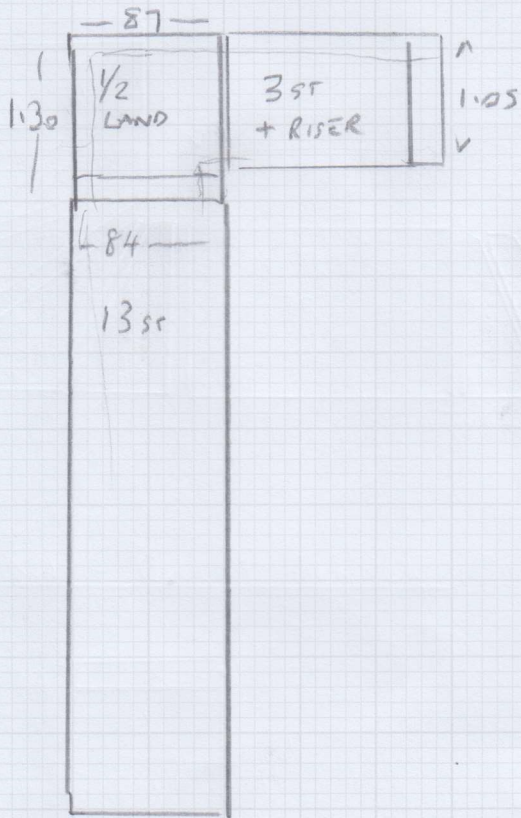

COTSWOLD BOURTON -
TAPE JASPA HARVEY.

Job No: S34160

Name: TAMLYN

Address: 44 NASSAU ROAD
SW13 9GE

Tel:

Sheet: 1 OF 1

FIXED PERMITAL

TEMPLATE 1ST VISIT

MAIN STAIRS, 1/2 LANDING + 3ST + RISER

TAPE TO LINE UP

10 cm GAP EACH SIDE

CUT PLAN

21 LIMB TAPE

23 gripper

CUT 3.40 x 4m