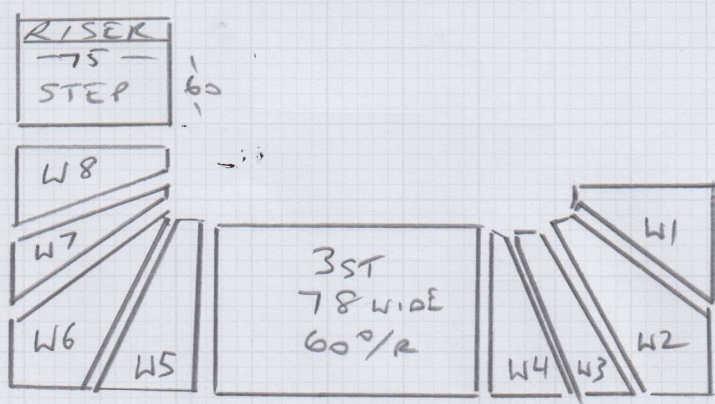

Job No: 534161  
 Name: EDWARDS  
 Address: 1 NASSAU ROAD  
 Tel: SW13 9XF  
 Sheet: 1 of 2

COTSWOLD  
-TENNESSEE RIB

BOTTOM BULL NOSES ON  
 BOTH FLIGHTS ARE PAINTED  
 DO NOT CARPET THESE

- \* FIXED PERIMETER RUNNER
- \* 10 CH) GAP AT ALL SIDES

46.50  
 /  
 41.85  
 /  
 4.65

Job No: S34161  
 Name: EDWARDS  
 Address: 1 NASSAU ROAD  
 SW13 9XF  
 Tel:  
 Sheet: 2 of 2

TOP FLIGHT FULL WIDTH

MAIN FLIGHT RUNNER

BULLNOSES PAINTED

TEMPLATES

- W9 1.0 x 70
- W10 1.20 x 70
- W11 1.20 x 1.0
- W12 1.20 x 90

- W1 80 x 70
- W2 1.10 x 70
- W3 1.10 x 70
- W4 85 x 70
- W5 78 x 70
- W6 1.10 x 80
- W7 1.10 x 70
- W8 81 x 70

9-12  
TEMPLATE