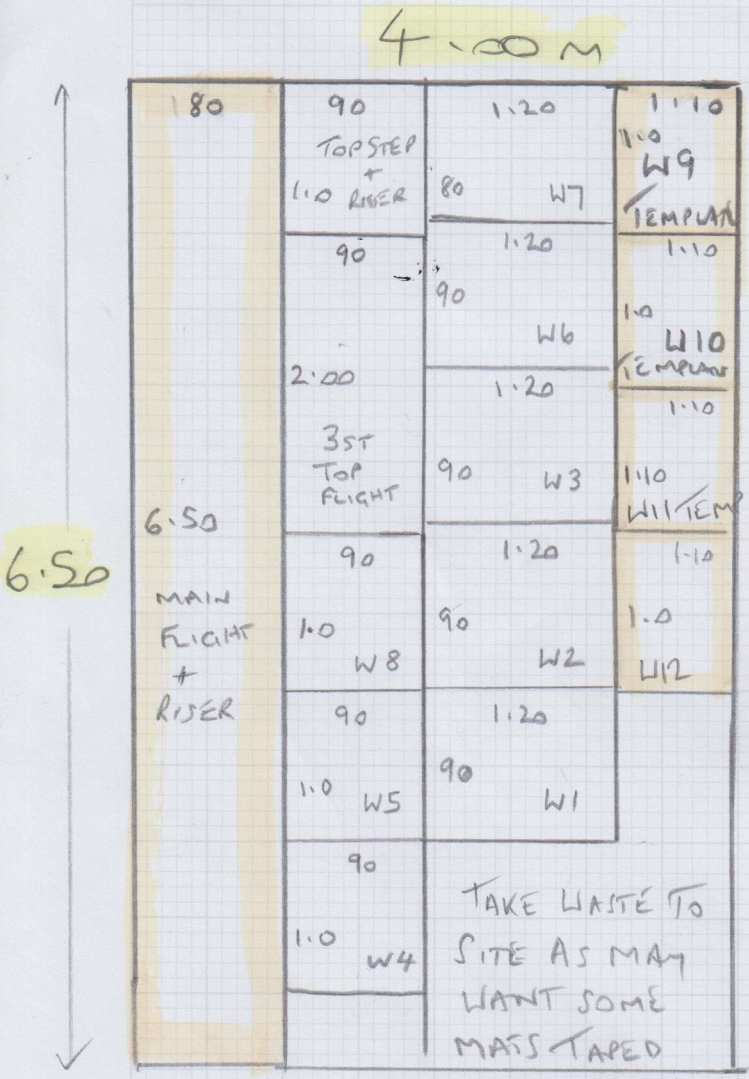

Job No: 534161  
 Name: EDWARDS  
 Address: 1 NASSAU ROAD  
 Tel: SW13 9XF  
 Sheet: 1 of 2

COTSWOLD  
-TENNESSEE RIB

BOTTOM BULL NOSES ON  
 BOTH FLIGHTS ARE PAINTED  
 DO NOT CARPET THESE

- \* FIXED PERIMETER RUNNER
- \* 10 CH) GAP AT ALL SIDES

46.50  
 /  
 41.85  
 /  
 4.65

Job No: S34161  
 Name: EDWARDS  
 Address: 1 NASSAU ROAD  
 SW13 9XF  
 Tel:  
 Sheet: 2 of 2

TOP FLIGHT FULL WIDTH

MAIN FLIGHT RUNNER

BULLNOSES PAINTED

TEMPLATES

- W9 1.0 x 70
- W10 1.20 x 70
- W11 1.20 x 1.0
- W12 1.20 x 90

- W1 80 x 70
- W2 1.10 x 70
- W3 1.10 x 70
- W4 85 x 70
- W5 78 x 70
- W6 1.10 x 80
- W7 1.10 x 70
- W8 81 x 70

9-12  
TEMPLATE