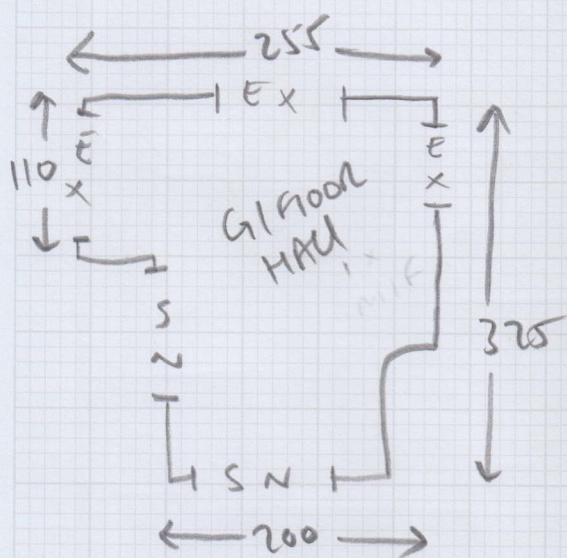

(S 34166 BRAY

Job No: (S) 34166

Name: MART

Address: 1st Ave

Tel: (714) 2515 ✓

Sheet (1) of (1)

3xST = 43x80 -

W1 = 62x89 -

W2 = 70x114 -

W3 = 70x77 -

5xST = 44x80 -

1/4 LAND = 106 OR x 81 -

BIN 1 = 47x99 -

BIN 2 = 60x113 -

- OLD NEW

- 2x GOLD SIN

- EX SIE

✓ NEW UTILITY

✓ NEW OPT

✓ W/D DISPOSAL

OPT ISSUES 460 X 4M