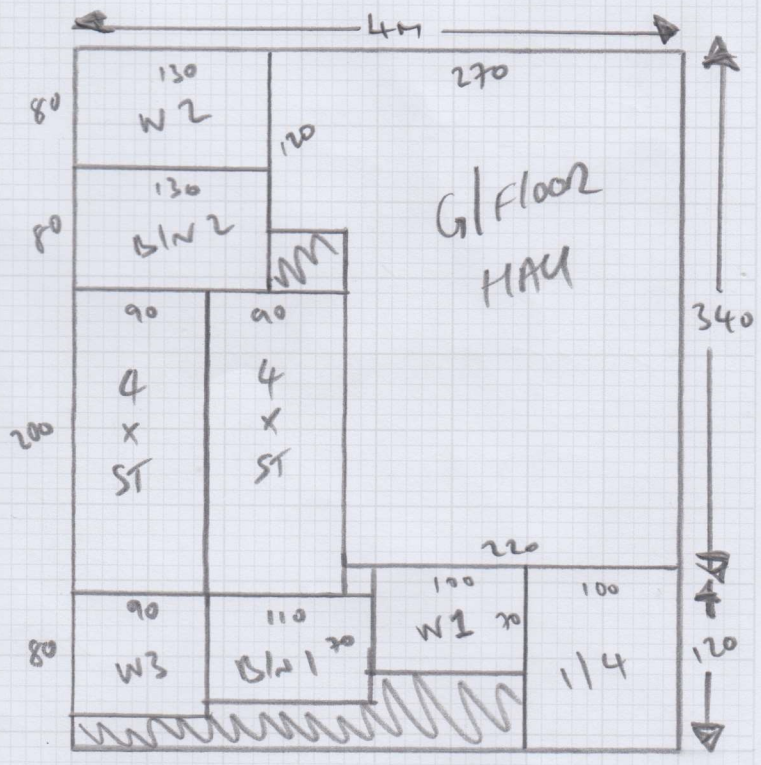

(S 34166 BRAY

Job No: (S) 34166

Name: MART

Address: 1st Ave

Tel: (714) 2515 ✓

Sheet (1) of (1)

3xST = 43x80 -

W1 = 62x89 -

W2 = 70x114 -

W3 = 70x77 -

5xST = 44x80 -

1/4 LAND = 106 OR x 81 -

BIN 1 = 47x99 -

BIN 2 = 60x113 -

- OLD NEW

- 2x GOLD SIN

- EX SIE

✓ NEW UTILITY

✓ NEW OPT

✓ W/D DISPOSAL

OPT ISSUES 460 X 4M