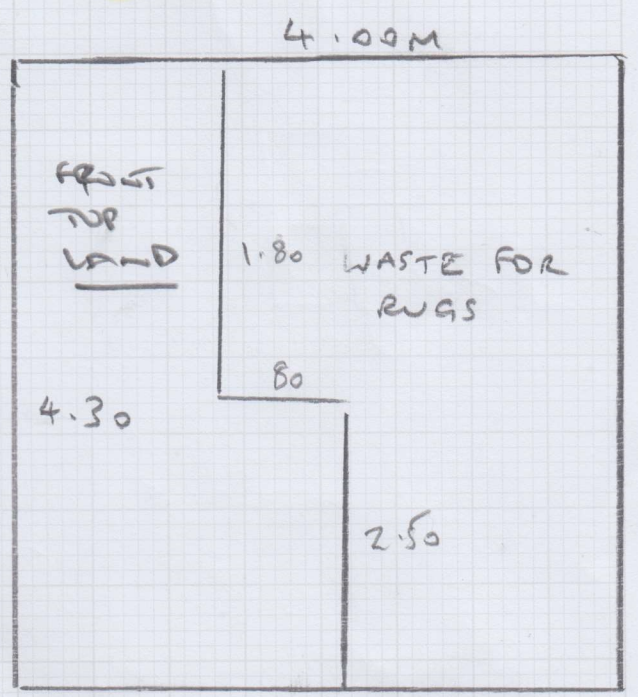

Job No: S34168  
 Name: HOOGSON  
 Address: 61 Palenell Park  
 SW14 8JQ

Tel: \_\_\_\_\_  
 Sheet: ① of ②

CUT PLAN A

CUTS 9.10 x 4.00M - CUT PLAN A  
 4.30 x 4.00M T.V Room  
 4.30 x 4.00M FRONT TOP  
 LANDING  
 PLAN B

CUT PLAN B

Job No: S34168  
Name: Hodgson  
Address: 61 Patenell Park  
SW14 8JQ  
Tel: (2 of 2)

THIS PAGE

LAYOUT

ONLY NET MEASURES

Sheet: SLA