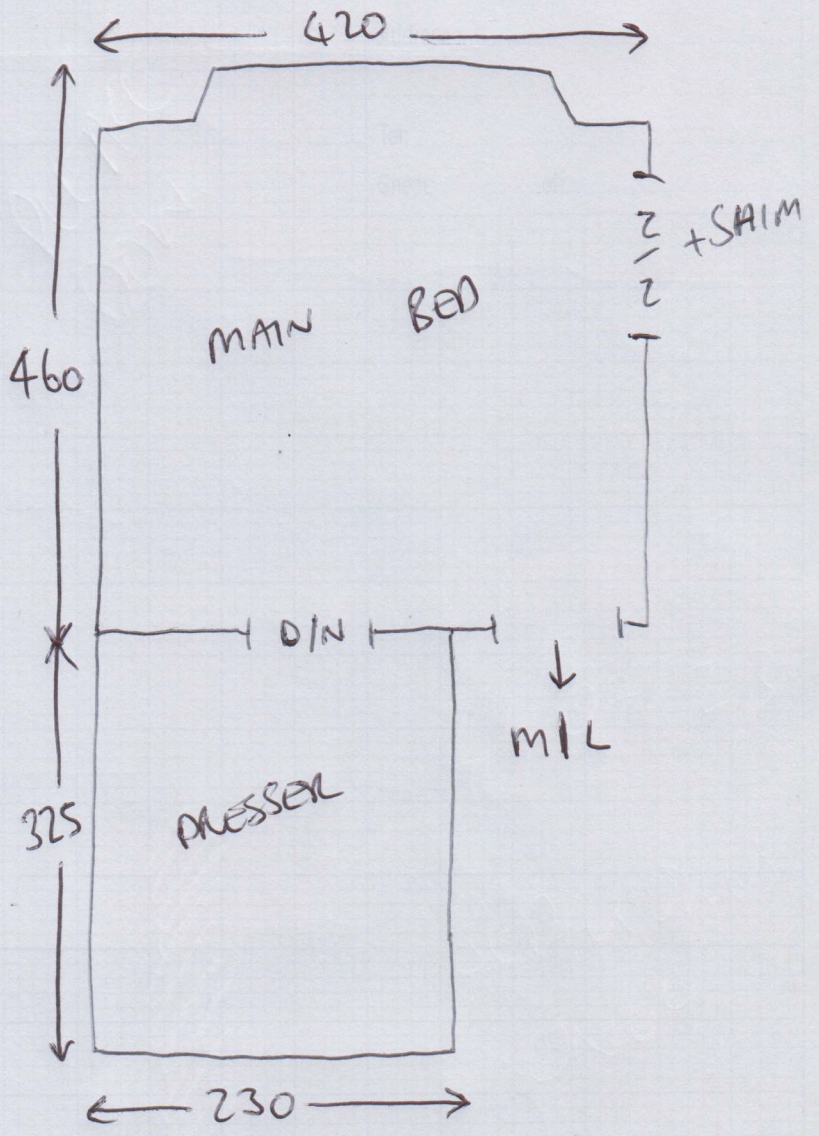

S34173  
MCNULTY

21/07/23

Bedrooms  
ONLY

CUT1 + Plans

4.30 x 5m = MAIN BEDROOM

~~3.0 x 5m = MAIN BEDROOM~~  
11.00 x 5m - Plan Below

5m

41.50  
41.85  
4.65

21/07/23  
CUT DOWN  
RUNNERS +  
FIT 3x BEDS

1x DIN TO  
DRESSING ROOM  
1x 2/2AG TO  
EN-SUITE +  
9MM SLIM