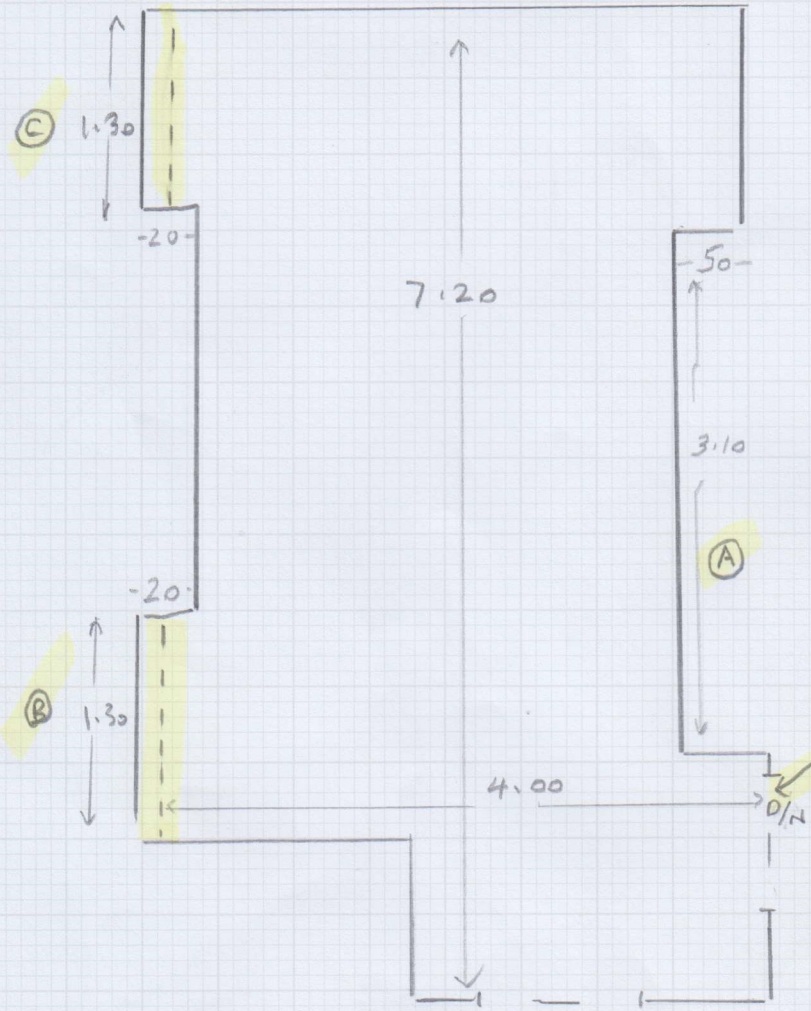

13th July PM

mrcarpets
RESERVE COLLECTION

Job No: S34204
Name: McLENNON
Address: 64 EAST SHEEN AVE
SW14 8AU
Tel:
Sheet: of:

FRONT BEDROOM

TUDOR 4202 Twist
Pumice

WASTE FROM (A)
TO (B) + (C)

SKIRT FROM THIS DOOR
4MTRS WILL FALL JUST
INSIDE CHIMNEY BREAST
SEAM EITHER SIDE AS
PLAN SHOWS
CUSTOMER AWARE

- NO UPLIFT
- NO FURN
- WOOD FLOOR
- 1 x P/N ALI

FIT UP TO
FIT UP TO CERAMIC
TILE NO BAR AS
GLASS POCKET DOOR
MAY BE TOO TIGHT

2.60 1/2 MT SEAM

CUT 7.30 x 4M

Reserved 7/9/6/23
06930785 Sarah
48611