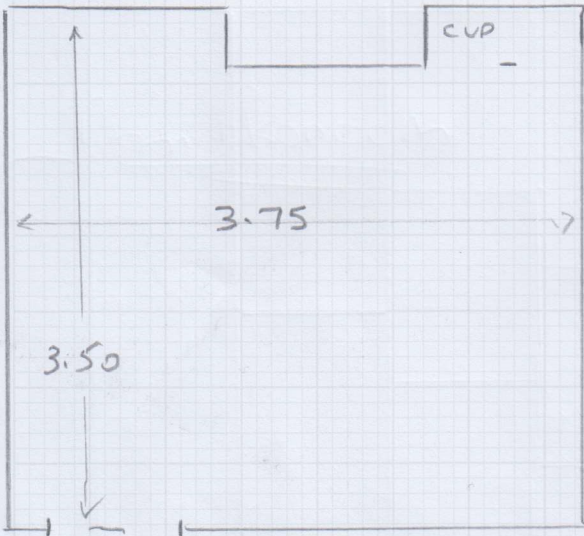

Job No: S34217
Name: HODGE
Address: 21 HIGHVIEW ROAD
W13 0HA
Tel:
Sheet: 1 OF 1.

REAR BEDROOM

WOOD FLOOR

UPLIFT + DISPOSE

NEW U/LAY REQ'D

USE EXISTING DOOR BAR - SOLID BRASS

FIT NEW S/N AROUND FIRE PLACE GOLD
S/N

PERIMETER BEASING £50

MITRE SURROUND £10

CUT 3.60 x 4m

HOMESPUN TWIST

HOM 4514