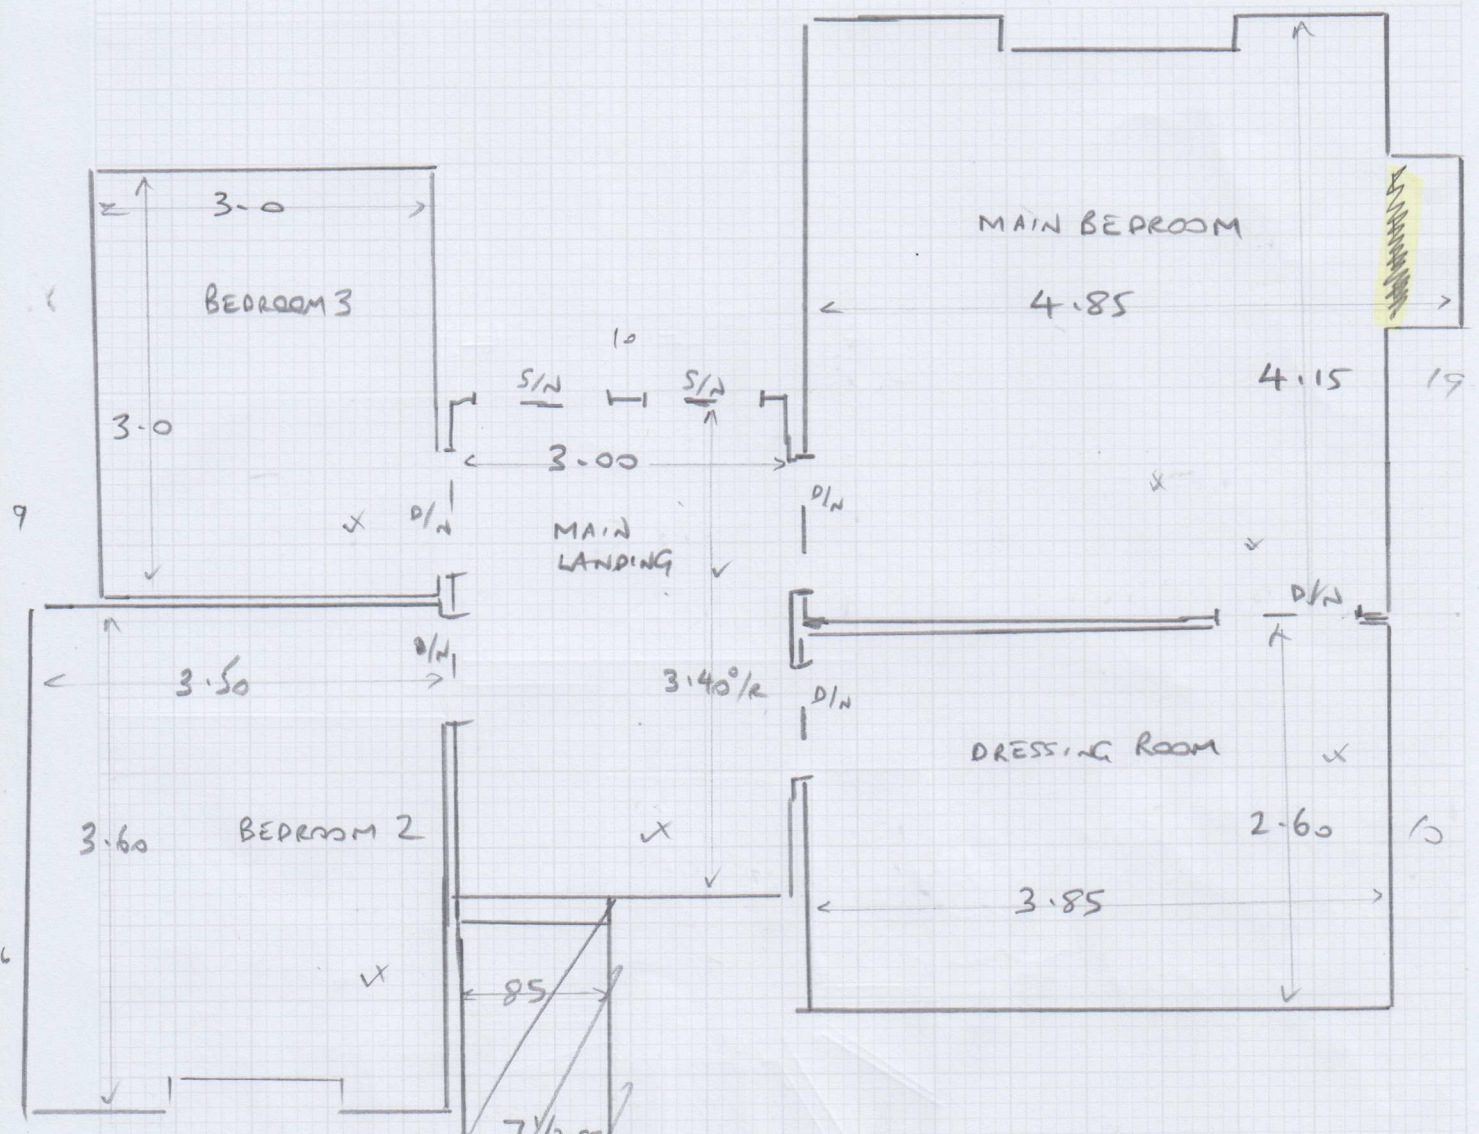

Job No. S34232
 Name: PEARTREE
 Address: 71 MADRID ROAD
 SW13 9PQ
 Tel: _____
 Sheet: _____ of: _____

OPTION 2:
 4.25 x 5m MAIN BEDROOM
 2.70 x 4 DRESSING ROOM
 3.50 x 4 MAIN LANDING
 3.70 x 4 BEDROOM 2
 3.10 x 4 BEDROOM 3
 60° of way ✓