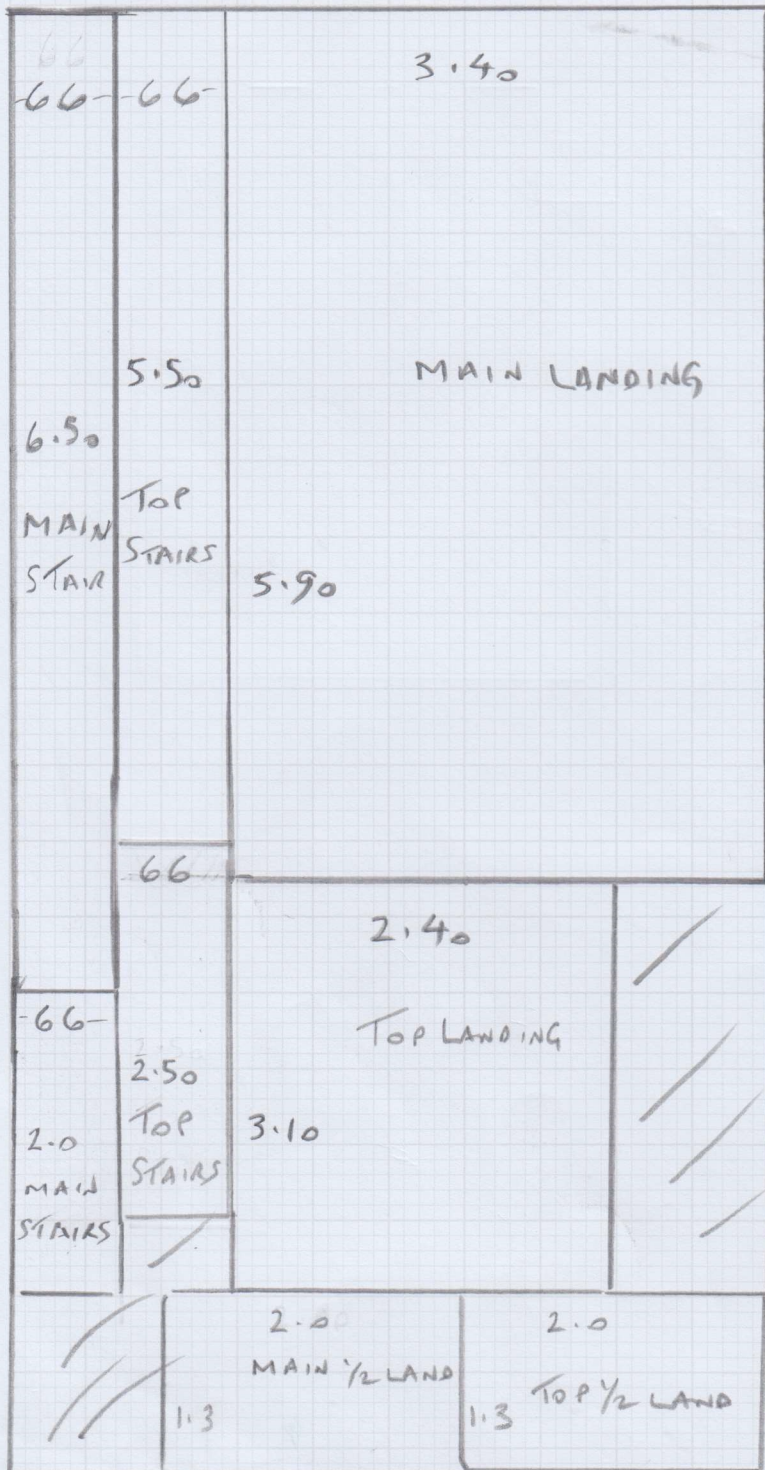

Job No: 534263

Name:

Address:

Tel:

Sheet:

1 of 3

SMT

COTSWOLD BUCKLAND RIB

CUTS 10.30x5M CUT PLAN

5.10x5M LOFT ROOM

7x2BAR COLOUR?

2x5/N COLOUR?

1.50 SEAM

33 LIN MT TAPE

2x5/N 2.70

46.50

|

41.85

|