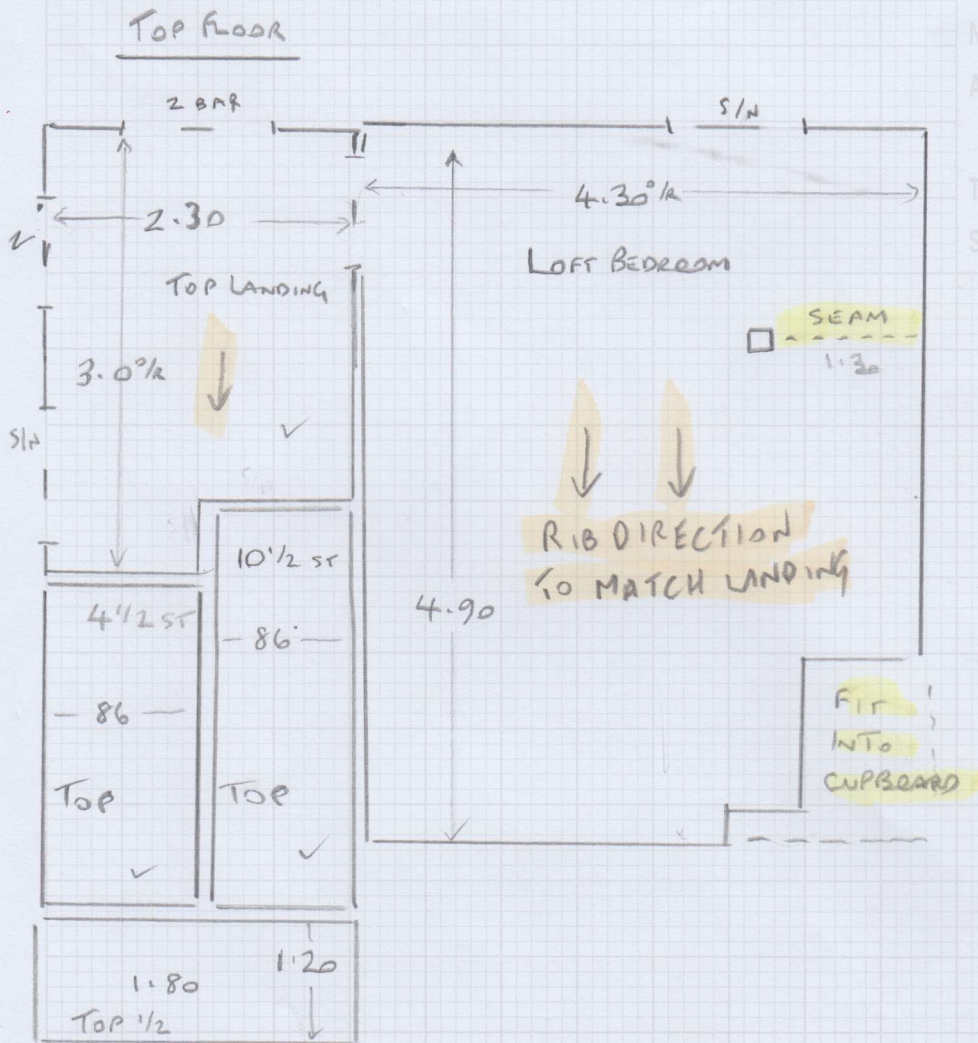

CUTS 10.30x5M CUT PLAN

5.10x5M LOFT ROOM

7x2BAR COLOUR?

2x5/N COLOUR?

1.50 SEAM

33 LIN MT TAPE

2x5/N 2.70

46.50

LAYOUT
NET
MEASURES

ADRIAN

AS DISCUSSED PLEASE TURN
CARPET ON LANDING
SPINDLES, STICKTURN DON'T
TACK

Rich

Job No: S34263

Name:

Address: 10 BRUNSWICK ROAD
KT2 6SA

Tel:

Sheet: 3 of 3

PLANS PAGE 1 OF 2

LAYOUT
NET
MEASURES