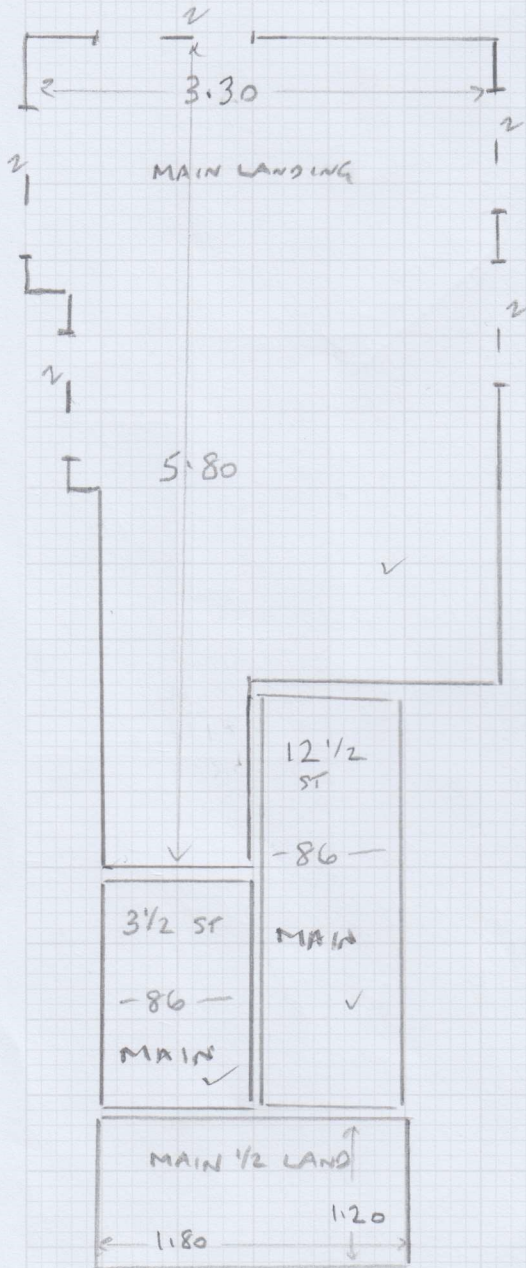

CUTS 10.30x5M CUT PLAN

5.10x5M LOFT ROOM

7x2BAR COLOUR?

2x5/N COLOUR?

1.50 SEAM

33 LIN MT TAPE

2x5/N 2.70

46.50

|

41.85

|

Job No: S34 263

Name:

Address: 10 BRUNSWICK ROAD
KT2 6SA

Tel:

Sheet: 2 of 3

LAYOUT
NET
MEASURES

ADRIAN

AS DISCUSSED PLEASE TURN
CARPET ON LANDING
SPINDLES, STICKTURN DON'T
TACK

Rich

Job No: S34263

Name:

Address: 10 BRUNSWICK ROAD
KT2 6SA

Tel:

Sheet: 3 of 3

PLANS PAGE 1 OF 2

LAYOUT
NET
MEASURES