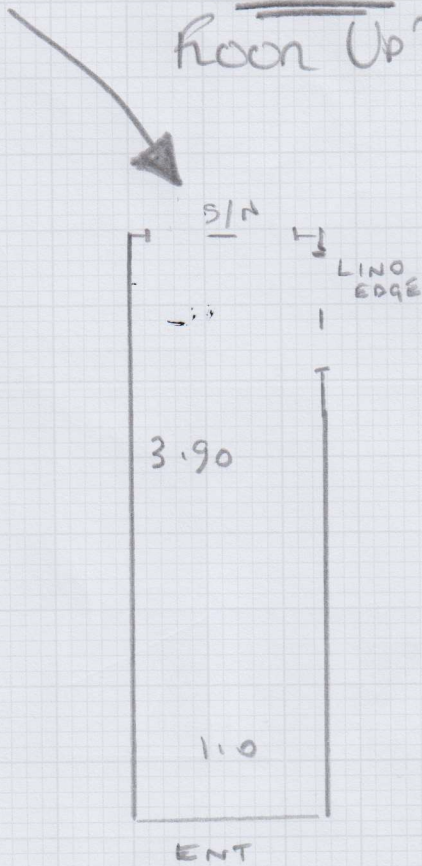

* Neighbours Down
- Do NOT Run New
Room Up To Bottom Step!

Job No: 534308

Name: DAVIES

Address:

10/1

Tel:

Sheet: of:

UPLIFT + DISPOSE CARPET, U/LAY
+ GRIPPER

WOOD FLOOR REQUIRES 6mm Ply
+ FEATHER

ROOTS 40 COLOUR: 46148

1 x S/N SILVER

1 x LINO EDGE SILVER

CUSTOMER DOES NOT WANT HER

TILES NEXT TO HALL TILES

WANTS A DOOR BAR