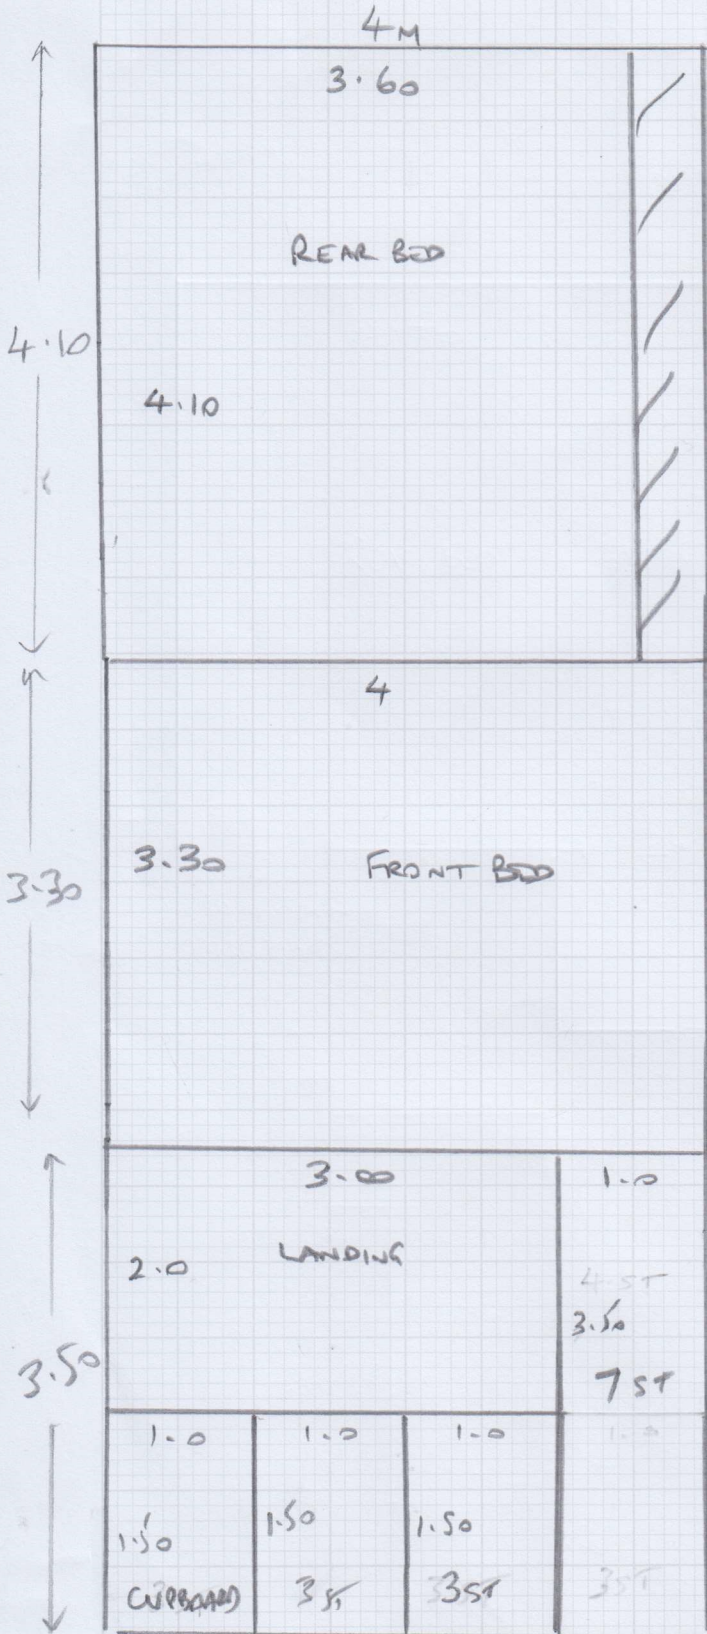

Job No: 534313

Name:

Address:

Tel:

Sheet: 1 OF 2

~~REVOLUTION PEEBIE~~

York - York 221

Job No: S34313

Name:

Address:

Tel:

Sheet: 2 of 2

CUT PLAN

CUTS 4.10 x 4

3.30 x 4

3.50 x 4