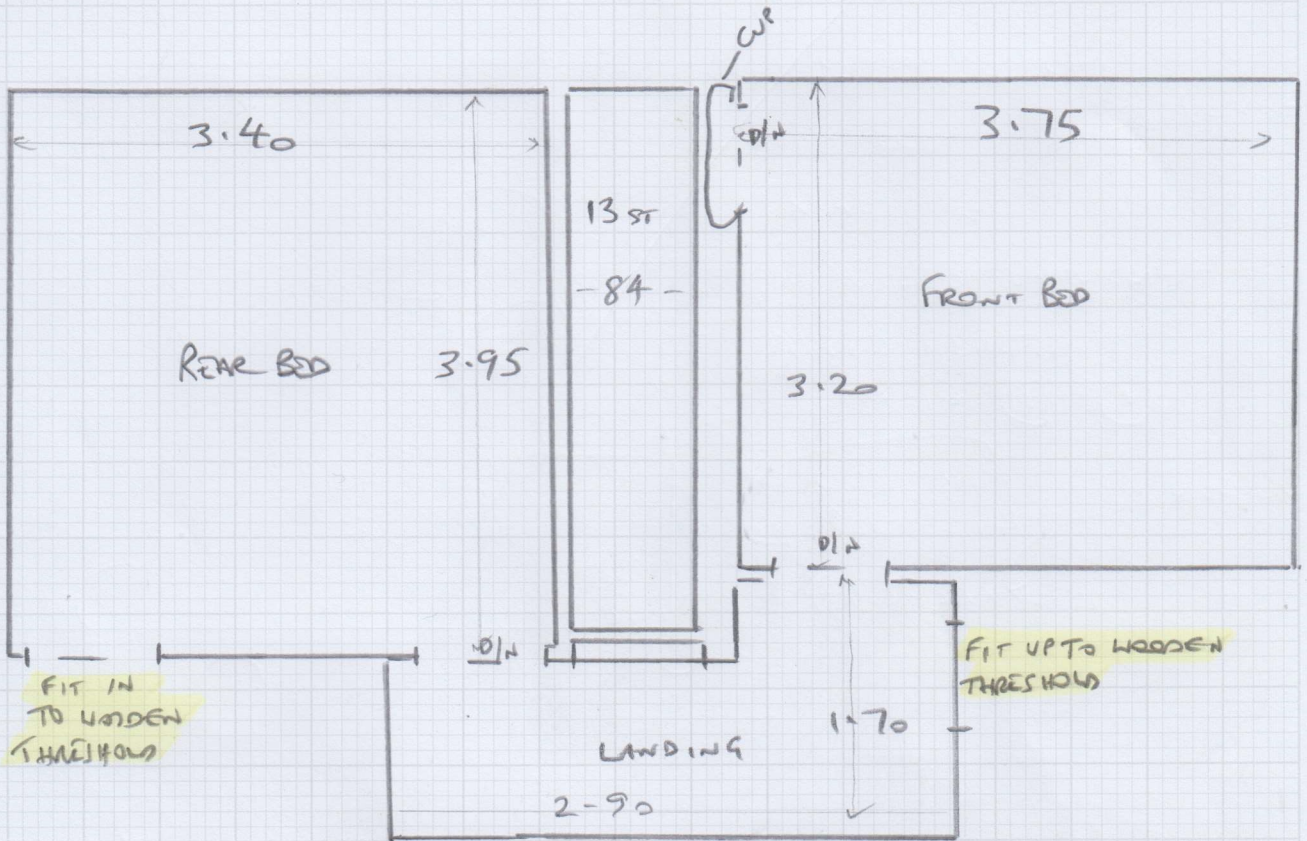

Job No: 534313

Name:

Address:

Tel:

Sheet: 1 OF 2

~~REVOLUTION PEEBIE~~

York - York 221

Job No: S34313

Name:

Address:

Tel:

Sheet: 2 of 2

CUT PLAN

CUTS 4.10 x 4

3.30 x 4

3.50 x 4