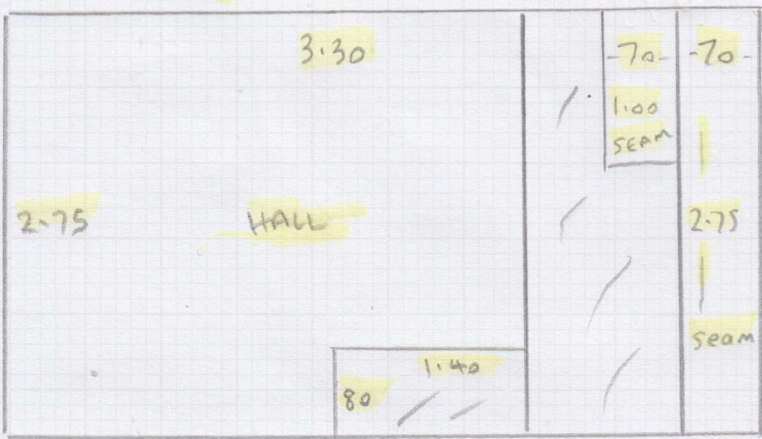

x L.H

2 CUTS RUTLAND 50 COLOUR: RN 50 36

3.35 x 5MT = LOUNGE

2.75 x 5MT = HALL + LOUNGE SEAM

Job No: 534335
 Name: _____
 Address: _____
 Tel: _____
 Sheet: 1/2

CPT

KITCHEN

7.24^m = 2 BOXES ROOTS 55 EIR 87863

LVT

KITCHEN

Job No: S34335 - CPT

Name: LORET

Address: S34382 - LVT

Tel: 212
Sheet: