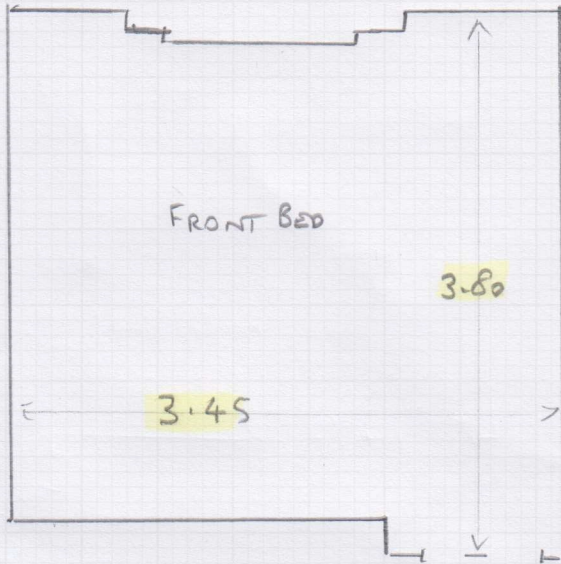

Job No: 534336  
Name: MANNERS

Address:

Tel:

Sheet: 1 OF 1

CUTS 3.60 x 4m FRONT BED

3.25 x 4m MIDDLE BED

2.95 x 4m REAR BED

YORK VELVET 221