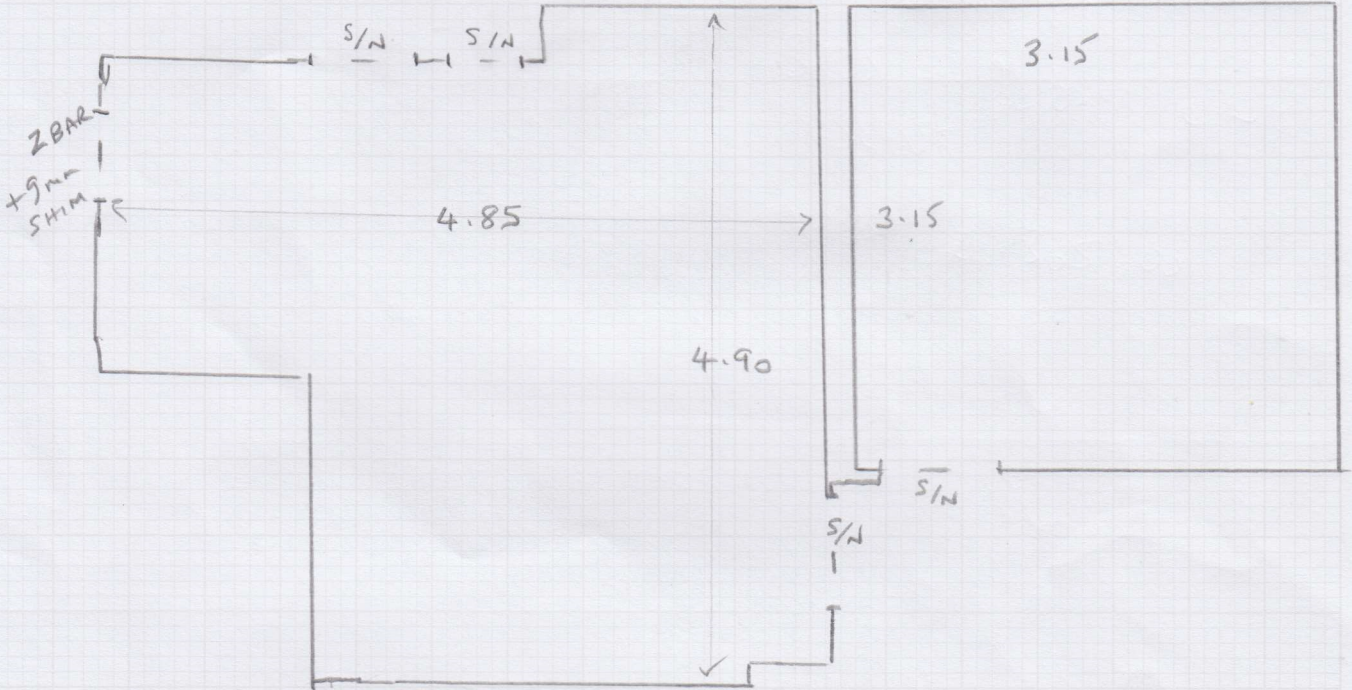

(2 CUTS ISSUED)

5.00 x 5m } NEPAL
3.25 x 4m } PATNA
322

Job No: S34351

Name: WEVILL

Address: WED B19

Tel:

Sheet: of:

MAIN LOFT ROOM REAR

LOFT ROOM FRONT

CARPET CHOSEN PATNA PAT-322

CUTS x 2 = 3.25 x 4m FRONT BED

5.00 x 5.00 REAR BED

RIB TO RUN THE SAME
WAY IN BOTH ROOMS.
CHECK TOP LANDING
FOR DIRECTION

DISCUSS WITH
CUSTOMER BEFORE
BEGINNING INSTALL

Job No: S34351

Name: WEVILL

Address:

Tel:

Sheet: of:

MAIN LOFT ROOM REAR

LOFT ROOM FRONT

CARPET CHOSEN PATNA PAT-322

CUTS x 2 = 3.25 x 4m FRONT BED

5.00 x 5.00 REAR BED

RIB TO RUN THE SAME

WAY IN BOTH ROOMS

CHECK TOP LANDING

FOR DIRECTION

DISCUSS WITH
CUSTOMER BEFORE
BEGINNING INSTALL