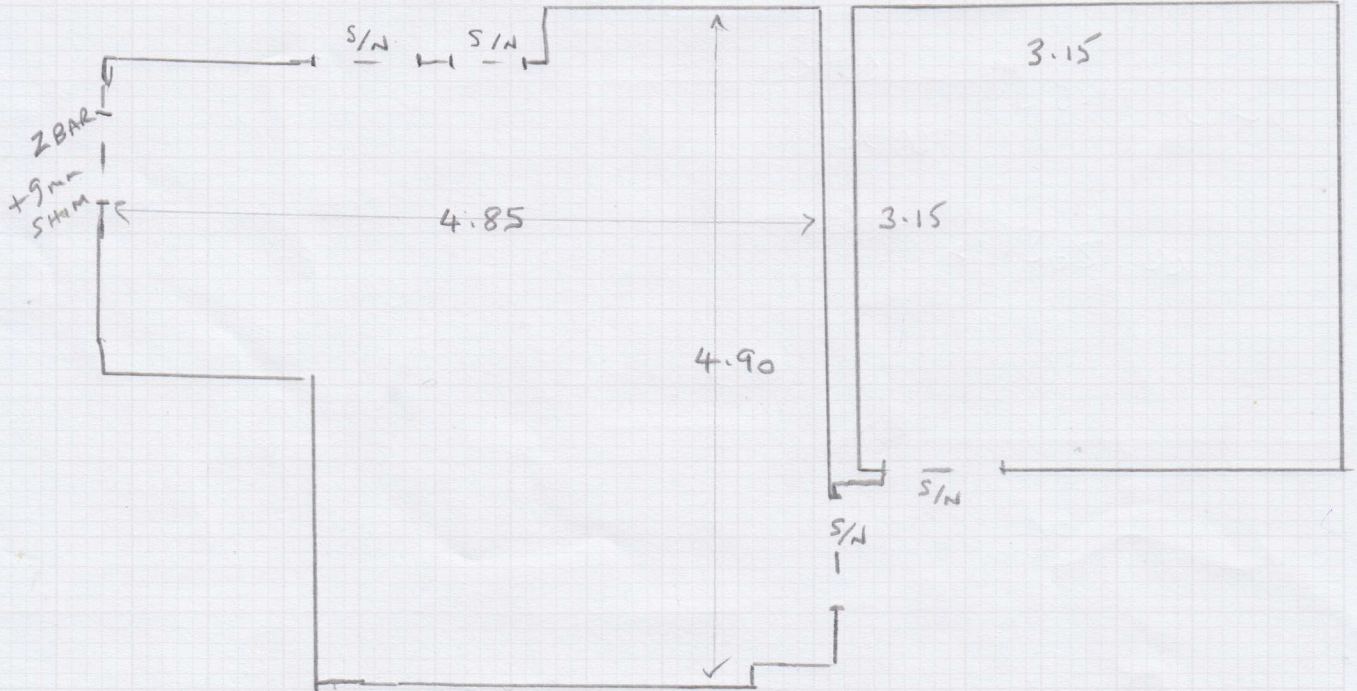

(2 CUTS ISSUED)

5.00 x 5m } NEPAL
3.25 x 4m } PATNA
322

Job No: S34351

Name: WEVILL

Address: WED B19

Tel:

Sheet: of:

MAIN LOFT ROOM REAR

LOFT ROOM FRONT

CARPET CHOSEN PATNA PAT-322

CUTS x 2 = 3.25 x 4m FRONT BED

5.00 x 5.00 REAR BED

RIB TO RUN THE SAME
WAY IN BOTH ROOMS.
CHECK TOP LANDING
FOR DIRECTION

DISCUSS WITH
CUSTOMER BEFORE
BEGINNING INSTALL

Job No: S34351

Name: WEVILL

Address:

Tel:

Sheet: of:

MAIN LOFT ROOM REAR

LOFT ROOM FRONT

CARPET CHOSEN PATNA PAT-322

CUTS x 2 = 3.25 x 4m FRONT BED

5.00 x 5.00 REAR BED

RIB TO RUN THE SAME

WAY IN BOTH ROOMS

CHECK TOP LANDING

FOR DIRECTION

DISCUSS WITH
CUSTOMER BEFORE
BEGINNING INSTALL