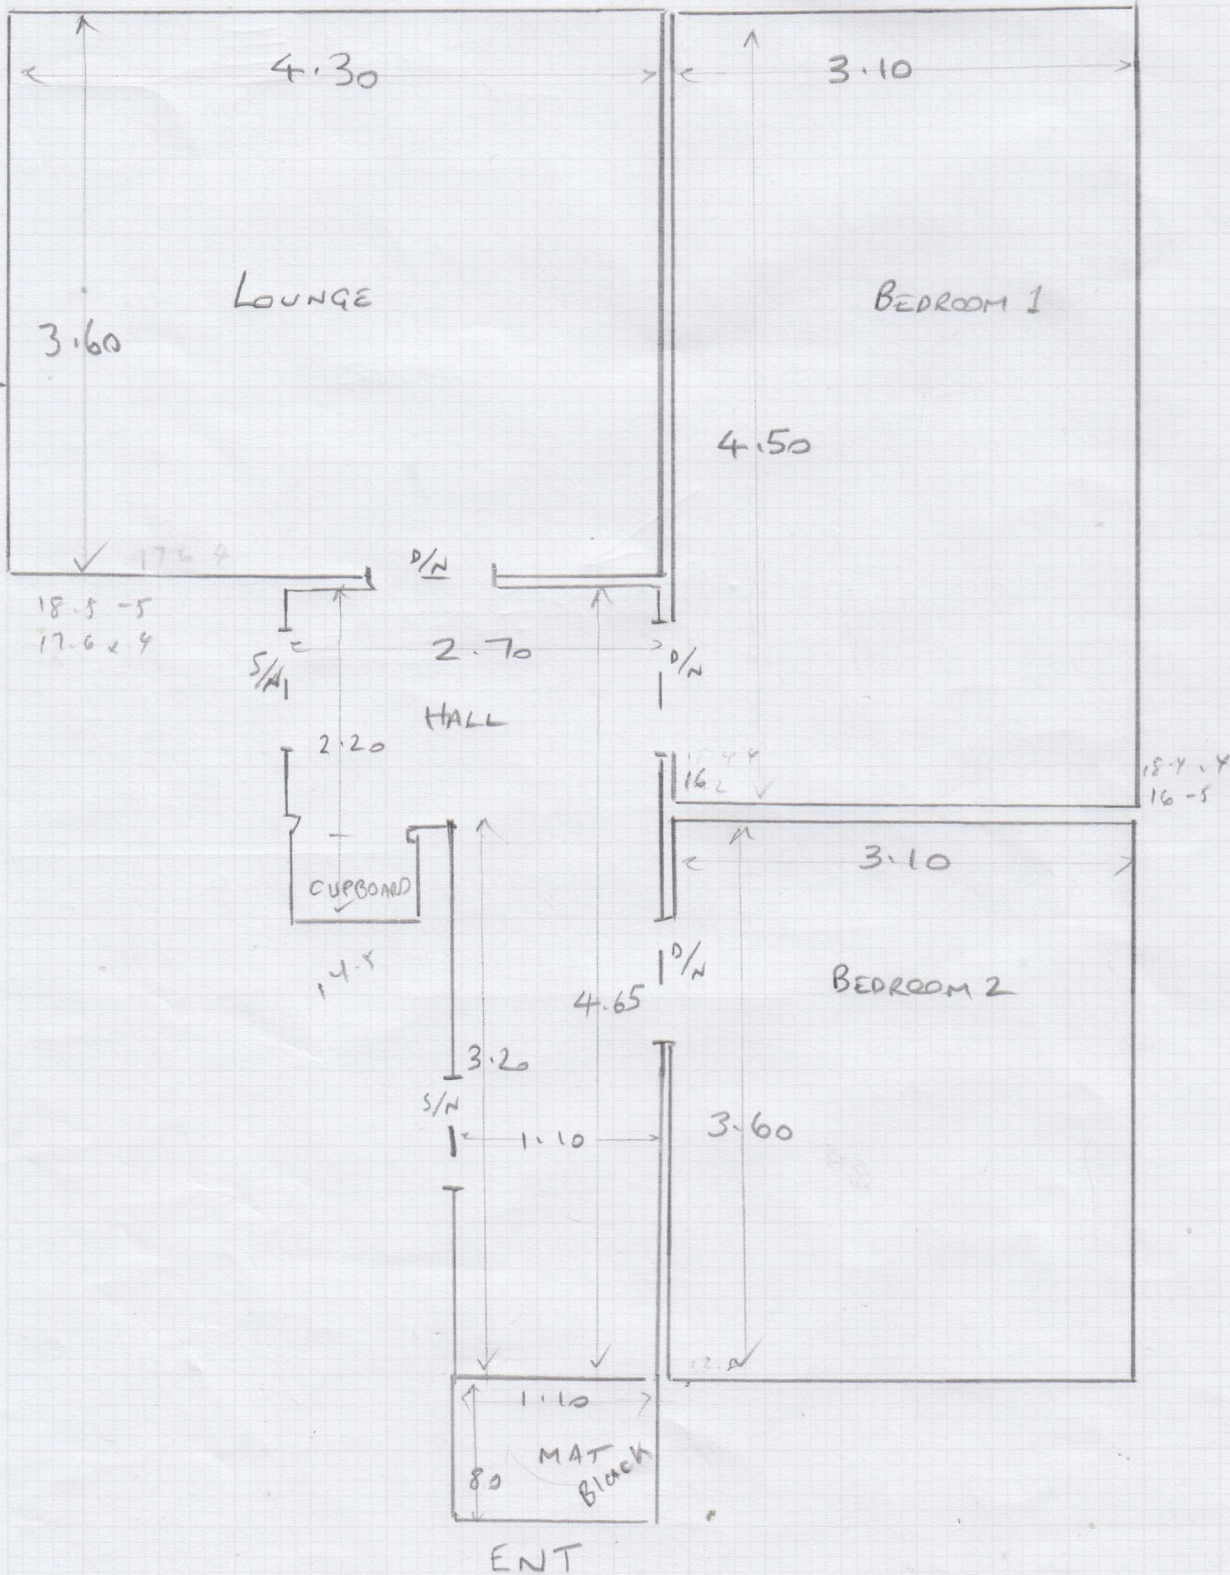

Job No: S34356

Name: Bartolo

Revolution Supreme ~~Carpet~~

COL: ~~553~~

② Bejuvit 70

① ~~Hemp 377~~
~~Sable 97~~

10F2

18-4

Job No: 534356

Name: BARTOLO

Address:

Tel:

Sheet:

2 OF 2

CUTS:

3.70 x 5 mts = LOUNGE - CUT DOWN TO 4.40m

3.20 x 5 mts = BEDROOM 1 - CUT DOWN TO 4.50m

2.80 x 5 mts = HALL

3.20 x 4m = BED 2

SKINT