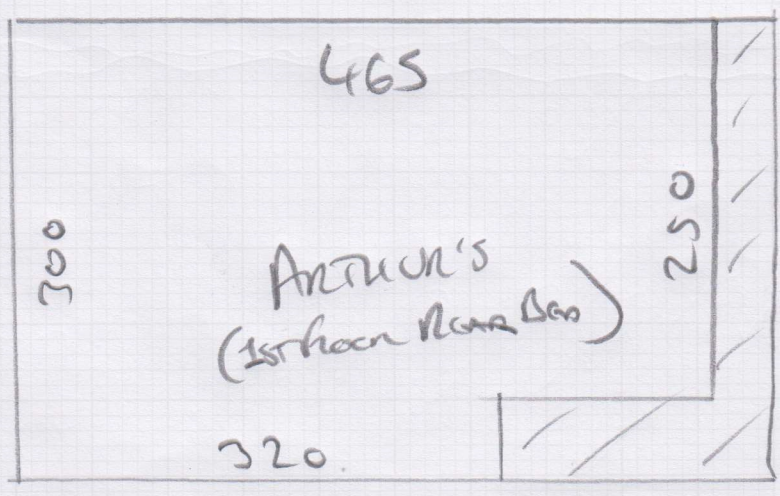

Job No: 534358
 Name: IJENSEN-BERRY
 Address:
 Tel:
 Sheet: of:

LOP 1

ARTHUR'S NURSERY
 1ST FLOOR NURSERY

CUT 3x5 METS

~~QUANT~~
~~REVOLUTION SUPREME~~

REVOLUTION
 SUPREME
 - OYSTER
 300 x 500