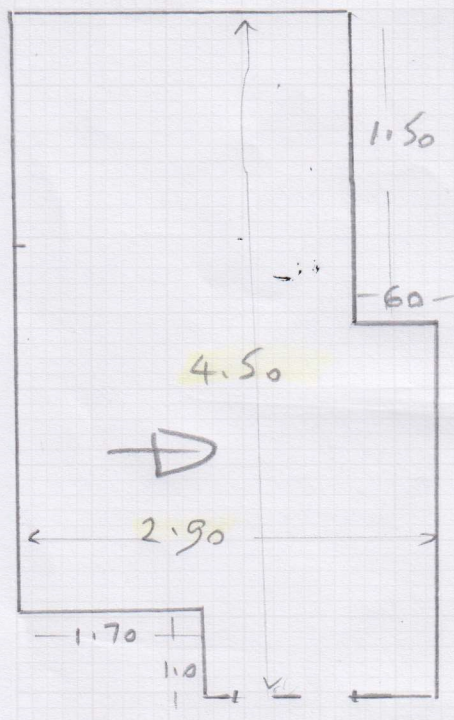

Job No: 534358
 Name: IJENSEN-BERRY
 Address:
 Tel:
 Sheet: of:

LOP 1

ARTHUR'S NURSERY
 1ST FLOOR NURSERY

CUT 3x5 METS

~~QUANT~~
~~REVOLUTION SUPREME~~

REVOLUTION
 SUPREME
 - OYSTER
 300 x 500