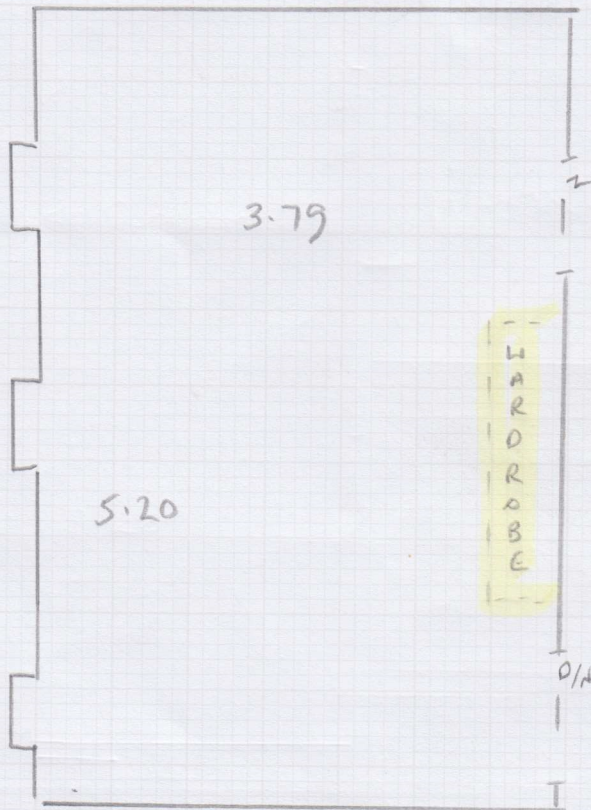

Job No: S34378

Name: WADDINGTON

Address:

Tel:

Sheet: 1 OF 1.

LOFT ROOM

WESTEND PLATINUM
5.35 x 4.00

WARDROBES BEING REPLACED

CUT 5.35 x 4mtrs

(HI) ADRIAN AS
DISCUSSED JOB (CUSTOMER)
WILL HELP WITH
CARPET

Job No: S34378

Name:

Address:

Tel:

Sheet: 1 OF 1.

LOFT ROOM

WESTEND PLATINUM.

5.35 x 4.00

WARDROBES BEING REPLACED

CUT 5.35 x 4MTRS