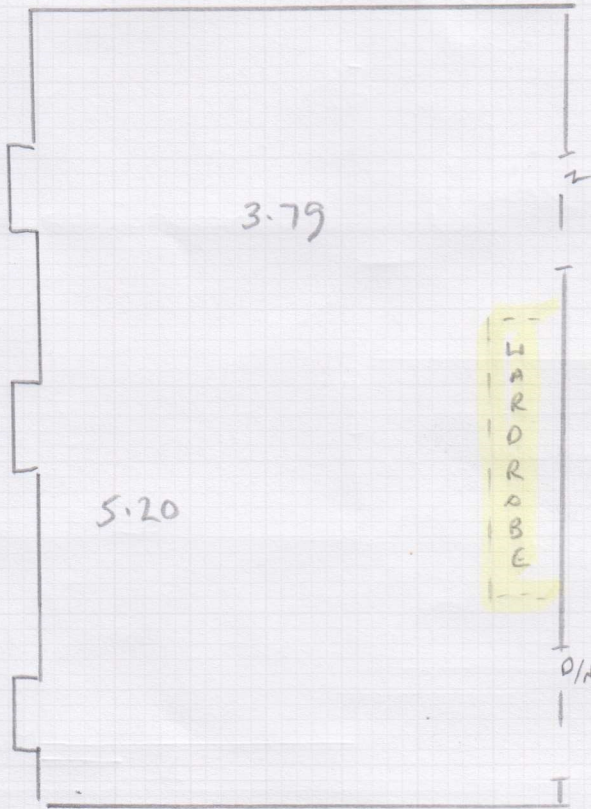

Job No: S34378

Name: WADDINGTON

Address:

Tel:

Sheet: 1 OF 1.

LOFT ROOM

WESTEND PLATINUM
5.35 x 4.00

WARDROBES BEING REPLACED

CUT 5.35 x 4mtrs

(HI) ADRIAN AS
DISCUSSED JOB (CUSTOMER)
WILL HELP WITH
CARPET

Job No: S34378

Name:

Address:

Tel:

Sheet: 1 OF 1.

LOFT ROOM

WESTEND PLATINUM.

5.35 x 4.00

WARDROBES BEING REPLACED

CUT 5.35 x 4MTRS