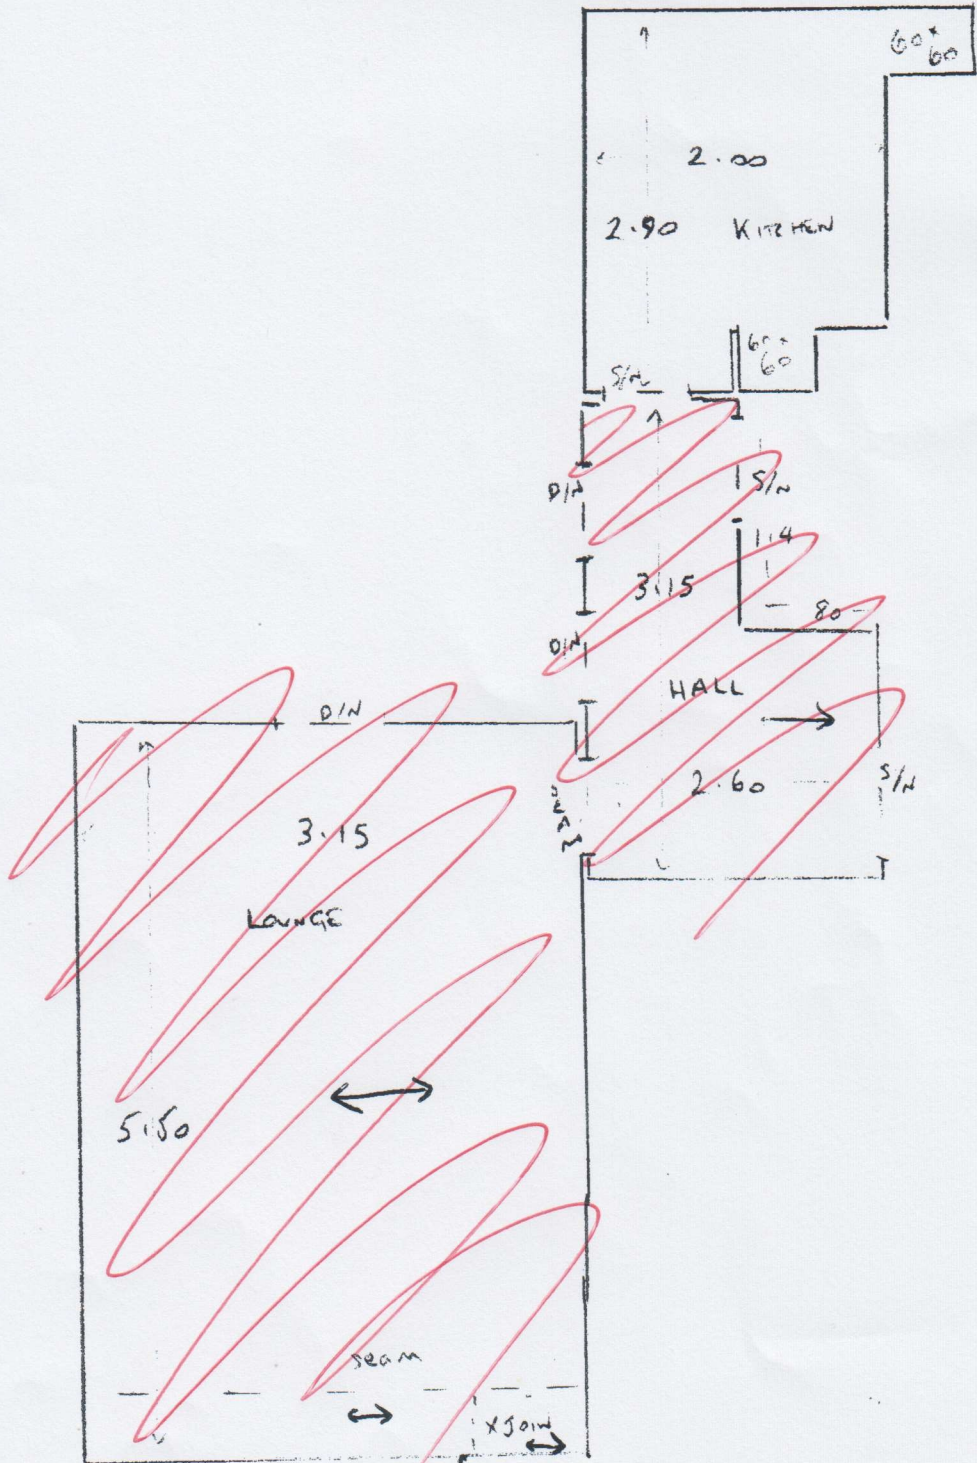

KITCHEN

~~S34385 - CPT~~
~~LORET~~

S34382 - LVT

2/2
1-OF-1

KITCHEN

Job No: S34335 - CPT

Name: LORET

Address: S34382 - LVT

Tel: 212

Sheet

2 CUTS RUTLAND 50 COLOUR: RN 50 36

3.35 x 5MT = LOUNGE

2.75 x 5MT = HALL + LOUNGE SEAM

Job No: S34335
 Name: CPT
 Address: S34382 -LVT
 Tel:
 Sheet: 1/2

CPT

KITCHEN

7.24^m = 2 BOXES ROOTS 55 EIR 87863

LVT