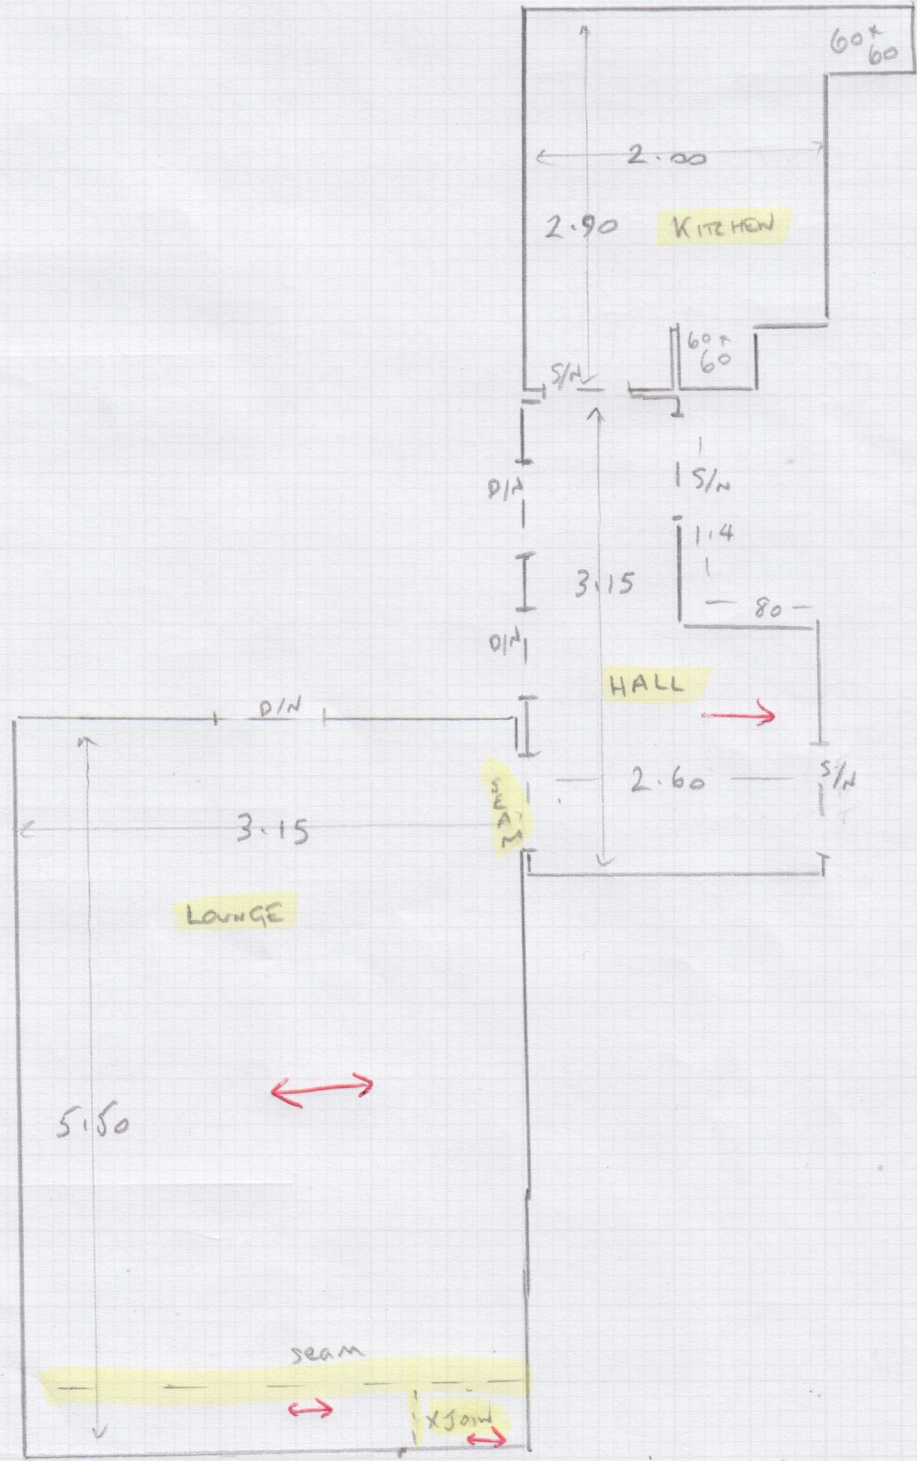

KITCHEN

~~S34385 - CPT~~
~~LORET~~

S34382 - LVT

2/2
1-OF-1

KITCHEN

Job No: S34335 - CPT

Name: LORET

Address: S34382 - LVT

Tel: 212

Sheet

2 CUTS RUTLAND 50 COLOUR: RN 50 36

3.35 x 5MT = LOUNGE

2.75 x 5MT = HALL + LOUNGE SEAM

Job No: S34335
 Name: CPT
 Address: S34382 -LVT
 Tel:
 Sheet: 1/2

CPT

KITCHEN

7.24^m = 2 BOXES ROOTS 55 EIR 87863

LVT