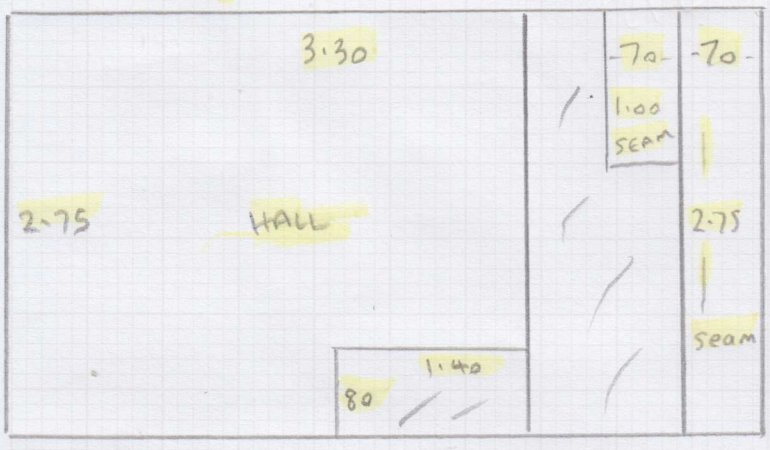

KITCHEN

~~S34385 - CPT~~
~~LORET~~

S34382 - LVT

2/2
1-OF-1

KITCHEN

Job No: S34335 - CPT

Name: LORET

Address: S34382 - LVT

Tel: 212

Sheet

2 CUTS RUTLAND 50 COLOUR: RN 50 36

3.35 x 5MT = LOUNGE

2.75 x 5MT = HALL + LOUNGE SEAM

Job No: S34335
 Name: CPT
 Address: S34382 -LVT
 Tel:
 Sheet: 1/2

CPT

KITCHEN

7.24^m = 2 BOXES ROOTS 55 EIR 87863

LVT