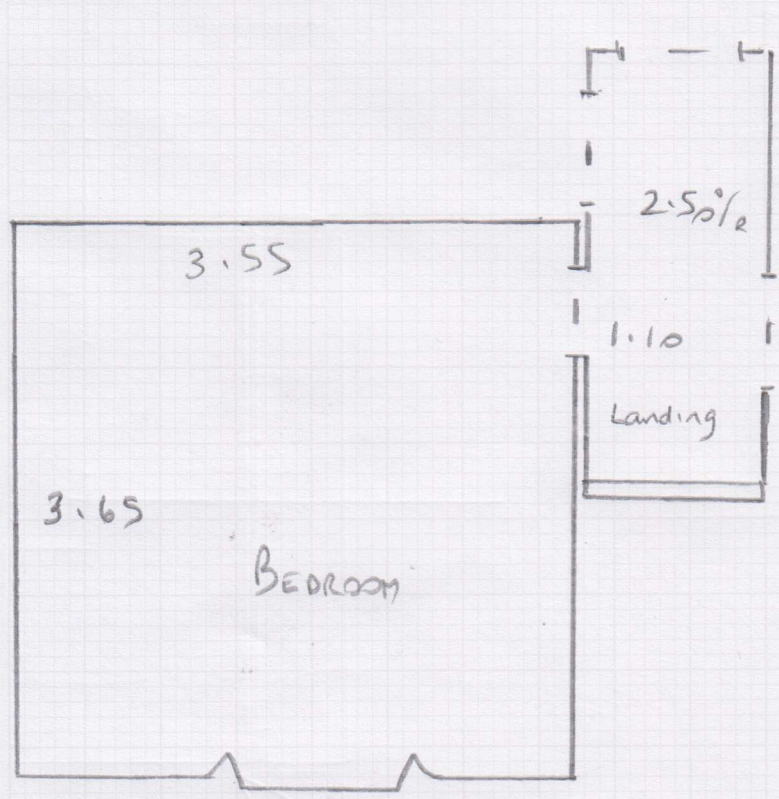

Job No: 534385

Name: CATTO

Address:

Tel:

Sheet: 1 OF 1

COTSWOLD  
BUCKLAND RIB  
3.80 x 5.00 m

3.80 x 5m  
5m