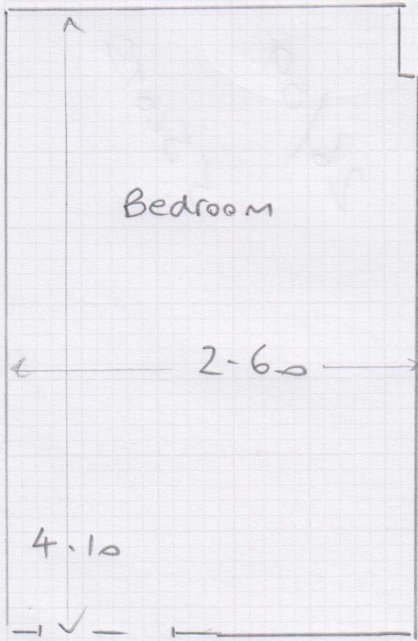

Job No: S34402

Name: JONES

Address: S34402

Tel:

Sheet: of:

LULWORTH LW 25

CUT 2.70 x 5M = 13.50M

NOT THIS ROOM