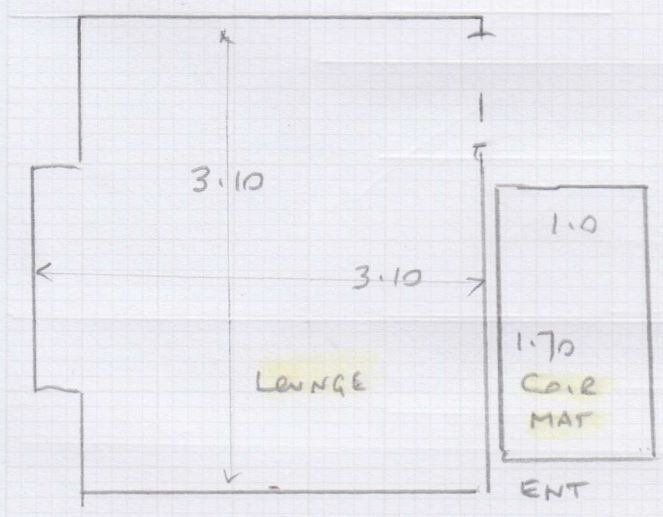

Job No: S34410

Name: Mercer

Addr: ADRIAN

FRI 6TH

OCT - 1ST GAV ✓

Sheet: of

May 12.49

LAYOUT  
ONLY  
NET MEASURES

CUTS 3.25 x 4m CARPET

1.80 x 1m CARPET NATURAL

ROYAL SOVEREIGN CARPET PINE OZ  
12.49

- ✓ DISPOSAL OF OLD CUTS ETC
- ✓ MOSTLY EXT SLEDGE
- ✓ EXISTING DOOR BARS

25  
- 2.50  
= 22.50