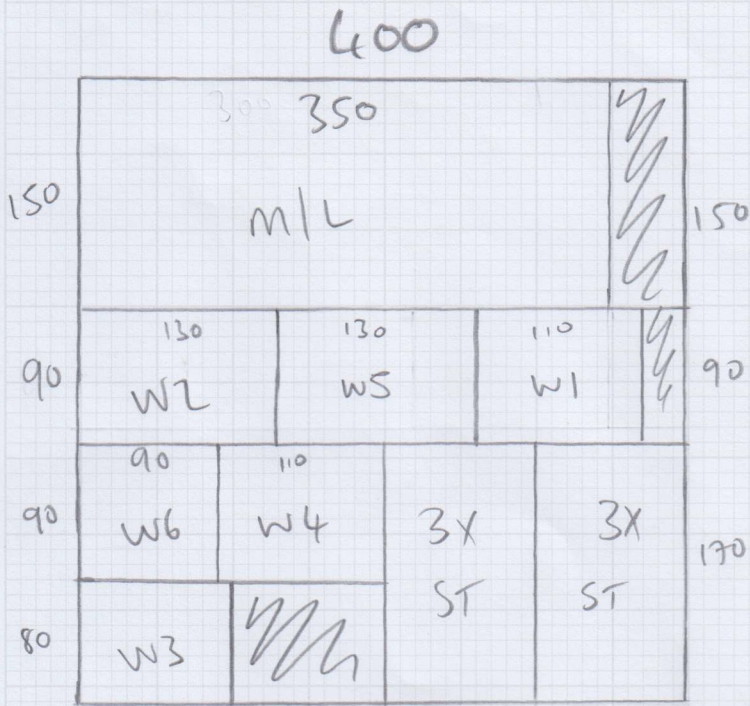

Job No: 534421  
Name: ACKKING  
Address:

Tel:  
Sheet: 1 of 2

LONDON TWIST 50  
- RIV-508  
410 x 400  
1640 m<sup>2</sup>

SHIROKU - SHI-03

MAN BED = 295 x 500  
~~FRONT~~ BED = 295 x 400